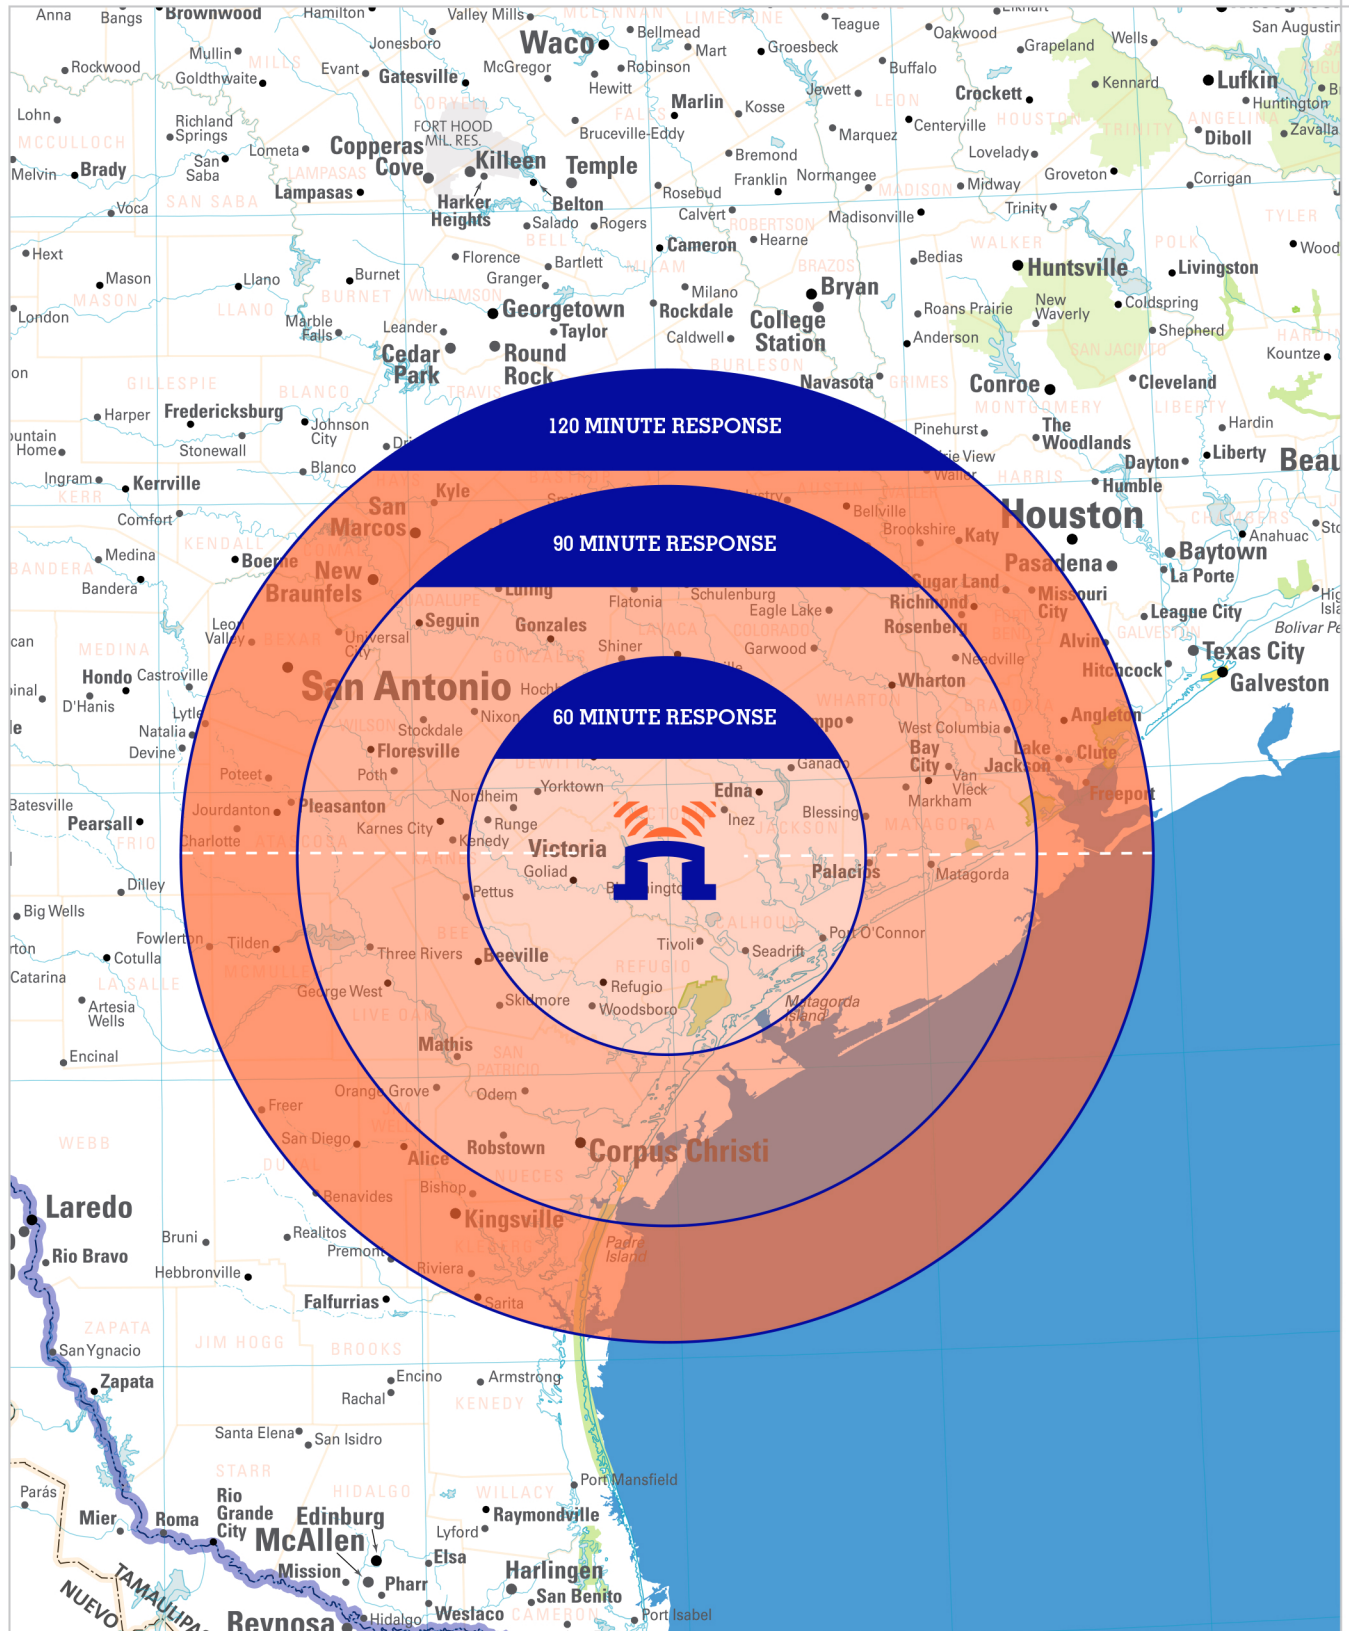

IMMEDIATE RESPONSE AREAS

HORIZON ENVIRONMENTAL - HOUSTON

Address: 1220 South Airhart Drive
Baytown, TX 77520

Email: info@horizon-environ.com

Website: www.horizon-environ.com

24 Hour Emergency Response Hotline: (866) 609-6208

IMMEDIATE RESPONSE AREAS

HORIZON ENVIRONMENTAL - VICTORIA

Address: 3307 US 59, Victoria, Texas 77901

Email: info@horizon-environ.com

Website: www.horizon-environ.com

24 Hour Emergency Response Hotline: (866) 609-6208