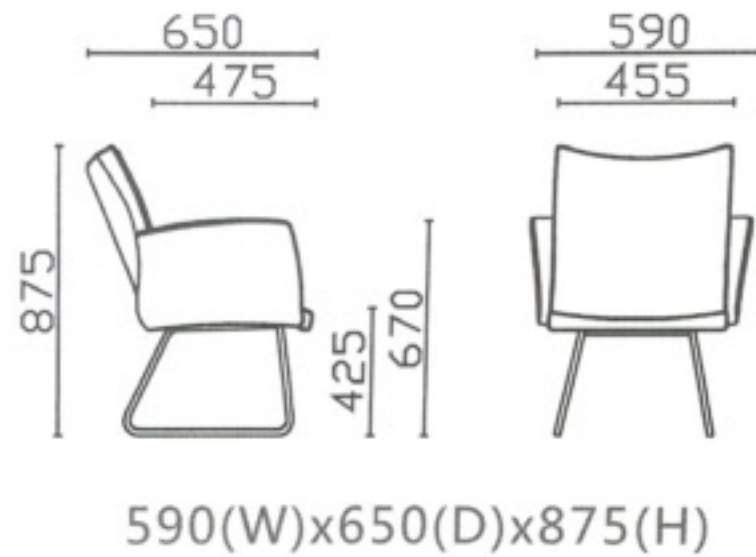

SOFT TUB

FEATURES:

- Available in Black PU only
- Chrome sled frame
- 110kg weight rating

CSS406B13

CHOCOLATE

FEATURES:

- Chrome sled frame
- Available in Black & Burgundy fabric
- Can be upholstered in other fabric
- 110kg weight rating

LT600

CHOCOLATE		DIMENSIONS (mm)			
OVERALL			SEAT		
H	W	D	H	W	D
730	600	610	440	470	460

STANDARD FABRICS:

CUTE

FEATURES:

- Smart, Designer, 4 legged chrome frame
- Available in Black PU & Black fabric only
- High density foam
- 110kg weight rating

Optional:

- Other colours available on request

CUTE		DIMENSIONS (mm)			
OVERALL			SEAT		
H	W	D	H	W	D
765	620	640	430	470	400

CNLG05LWF