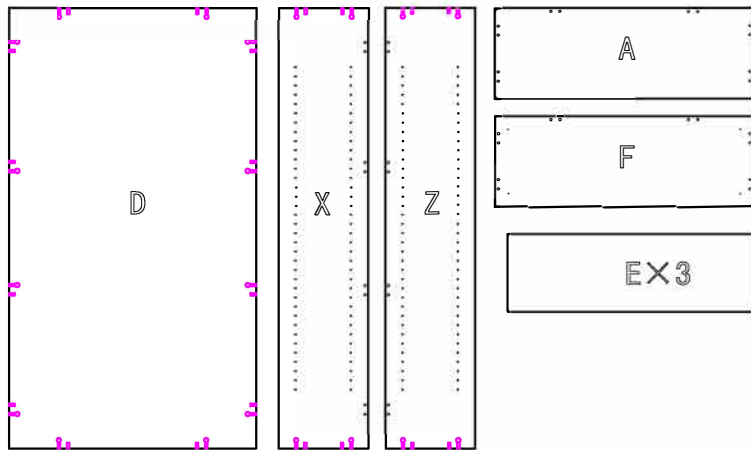

ideal
FURNITURE

pin 8x36		1	20PCS
CAM		2	20PCS
Cam Cover		3	20PCS
Bot Minifix		4	12PCS
CUSHIOA 25Hx φ52		5	4PCS
Screw 4x30		6	4PCS

ASSEMBLY INSTRUCTIONS

SPBC12

ideal
FURNITURE

pin	6×35
	1 20PCS
CAM	
	2 20PCS
Cam Cover	
	3 20PCS
Bot Minifix	
	4 12PCS
CUSHIOA 25H×φ52	
	5 4PCS
Screw	4×30
	6 4PCS
