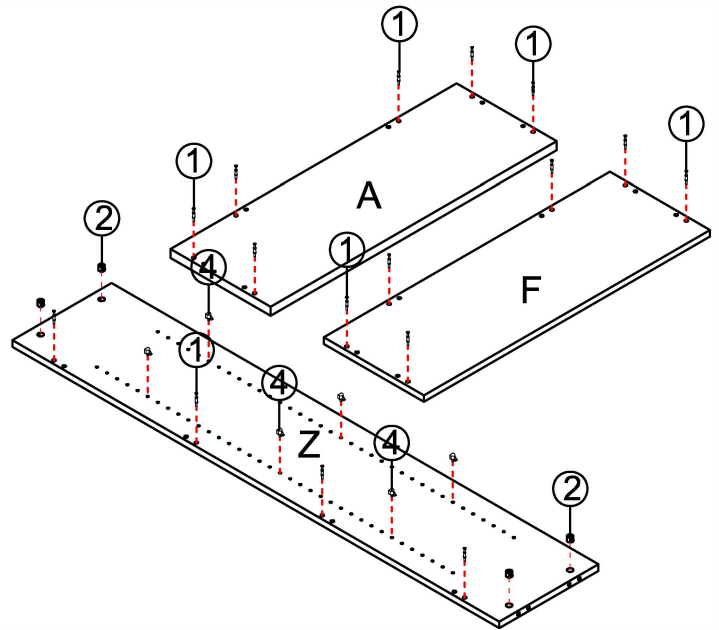

WARNING

- If parts are missing, broken, damaged or worn stop using the product until all repairs are made.
 - Failure to follow these warnings could result in serious injury.

ASSEMBLY INSTRUCTIONS

SPBC18

ideal
FURNITURE

pin 8x36		1	20PCS
CAM		2	20PCS
Cam Cover		3	20PCS
Bot Minifix		4	12PCS
CUSHIOA 25Hx φ52		5	4PCS
Screw 4x30		6	4PCS

ASSEMBLY INSTRUCTIONS

SPBC12

ideal
FURNITURE

pin	6×35
	1 20PCS
CAM	
	2 20PCS
Cam Cover	
	3 20PCS
Bot Minifix	
	4 12PCS
CUSHIOA 25H×φ52	
	5 4PCS
Screw	4×30
	6 4PCS
