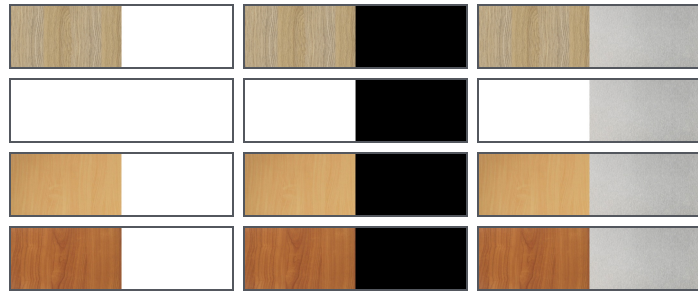

## Disc Base Coffee Table

The Round coffee table has a 600mm round top with a flat disc base that sits flush to the floor.

With a choice of 4 top finishes and 3 base colours.

Backed by a 5 year warranty.

### Finishes:

### Product Features

- Flush Flat Disc Base
- Available with Natural White, Natural Oak, Beech or Cherry Top
- Available in White or Black Powdercoated Finish base or Stainless Steel Base
- Easy to assemble
- E0 rated melamine board top