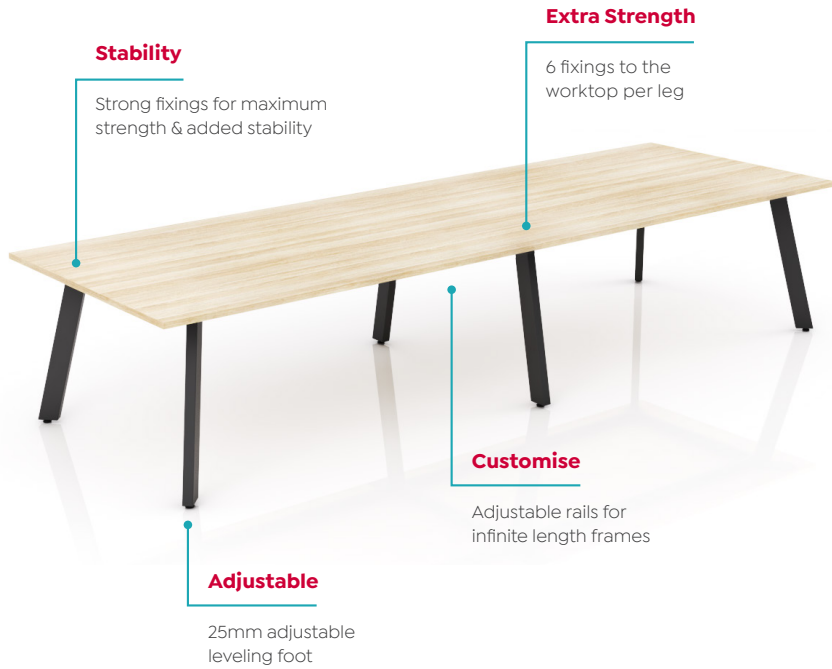

Flare Meeting Table

Meet the Flare Family

Frame Only Options