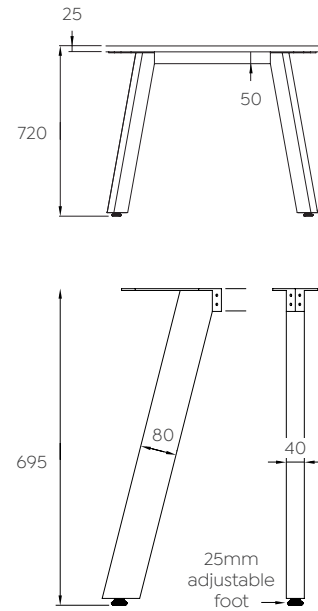

Flare Meeting Table

Meet the Flare Family

Frame Only Options