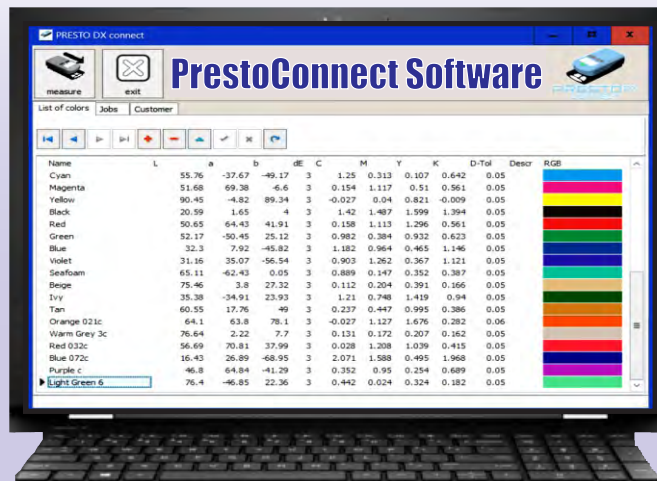

Tel: 800-272-7336 (U.S.), 201-939-2400

Email: sales@betascreen.com

www.betascreen.net

PRESTO SPECTRO

SPECTRO-DENSITOMETER
Easy, Advanced, Affordable

The Presto Spectro is ideally suited for 8 color offset or flexo. Volume A is CMYK plus RGB, Gray Balance or spot color. Volume B is CMYK plus OGV and White ink. Volume C and D are any random colors on a job.

Color Reference Libraries

Memorize any color from multiple sources

32 color references are stored "on board" (33,000 with the optional PrestoConnect Software), organized in 4 Volumes (A,B,C,D), each with 8 Colors. The Auto Mode recognizes each of the 8 colors in a Volume when a sample is measured in Density Mode or Delta E.

OPTIONAL PRESTOCONNECT COLOR LIBRARY SOFTWARE

30,000 COLOR LIBRARY DATABASE

Create, Collect & Manage Your Color Library with the optional PrestoConnect Color Library Software

The database organizes by Color, Customer and Job Date for ease of use and convenience