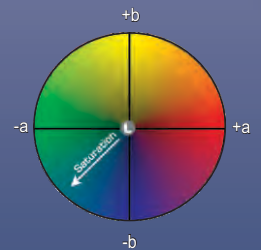

- Density -

- Dot Gain -

- Dot Area -

- Gray

Balance

- Color Match -

- Opacity -

Precision

Easy-Glide Track

NEVER Touches Wet Ink

IN / OUT of Tolerance
Traffic Lights

STOP

GO

Measure Prints & Plates

FREE 10-Day Trial

BETA INDUSTRIES
The Quality Control Company

Tel: 800-272-7336 (U.S.), 201-939-2400

Email: sales@betascreen.com

www.betascreen.net

PRESTO SPECTRO

SPECTRO-DENSITOMETER
Easy, Advanced, Affordable

The Presto Spectro is ideally suited for 8 color offset or flexo. Volume A is CMYK plus RGB, Gray Balance or spot color. Volume B is CMYK plus OGV and White ink. Volume C and D are any random colors on a job.