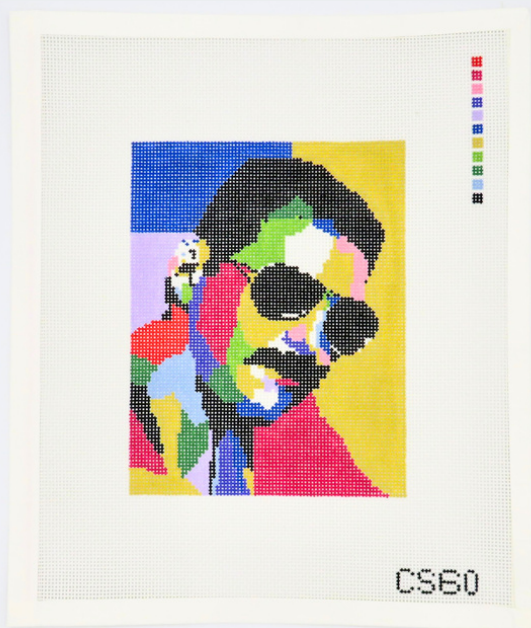

CS60 $42.60
FREDDIE MERCURY
5.5X8 13 MESH