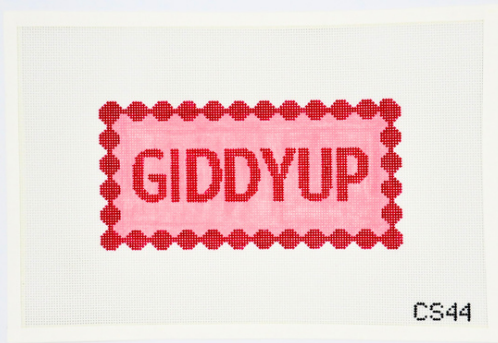

PRE-ORDER

CS74 **\$26.08**
3X5.5 **18 MESH**

PRE-ORDER

CS72 **\$22.60**
4.25X6.25 **18 MESH**

PRE-ORDER

SAYINGS

CS44 \$26.95
5X9 13 MESH

CS18 \$36.52
5.75X10.5 18 MESH