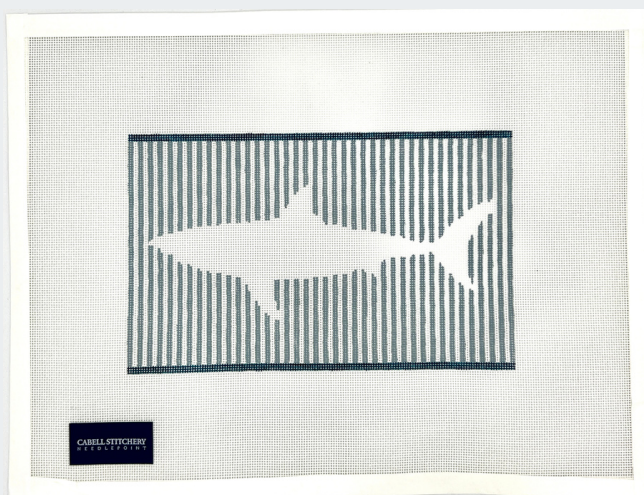

CS86 \$20

3.5X4.5 18 MESH

AVAILABLE FOR PRE-ORDER

CS25 \$35.21

7.5 X 7.5 18 MESH

AVAILABLE FOR PRE-ORDER

CS85 \$23.00

**"SHARK WEEK
ORNAMENT"**

4.5" ROUND 18 MESH

AVAILABLE FOR PRE-ORDER

CS84 \$32.60

"SHARK WEEK"

5.5X9 18 MESH

AVAILABLE FOR PRE-ORDER

**PINK GEOMETRIC
FLOWERS**

CS89 \$29.60