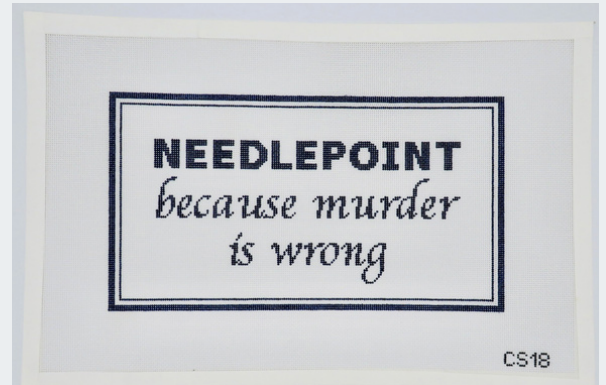

PRE-ORDER

CS74 **\$26.08**
3X5.5 **18 MESH**

PRE-ORDER

CS72 **\$22.60**
4.25X6.25 **18 MESH**

PRE-ORDER

SAYINGS

CS44 \$26.95
5X9 13 MESH

CS18 \$36.52
5.75X10.5 18 MESH