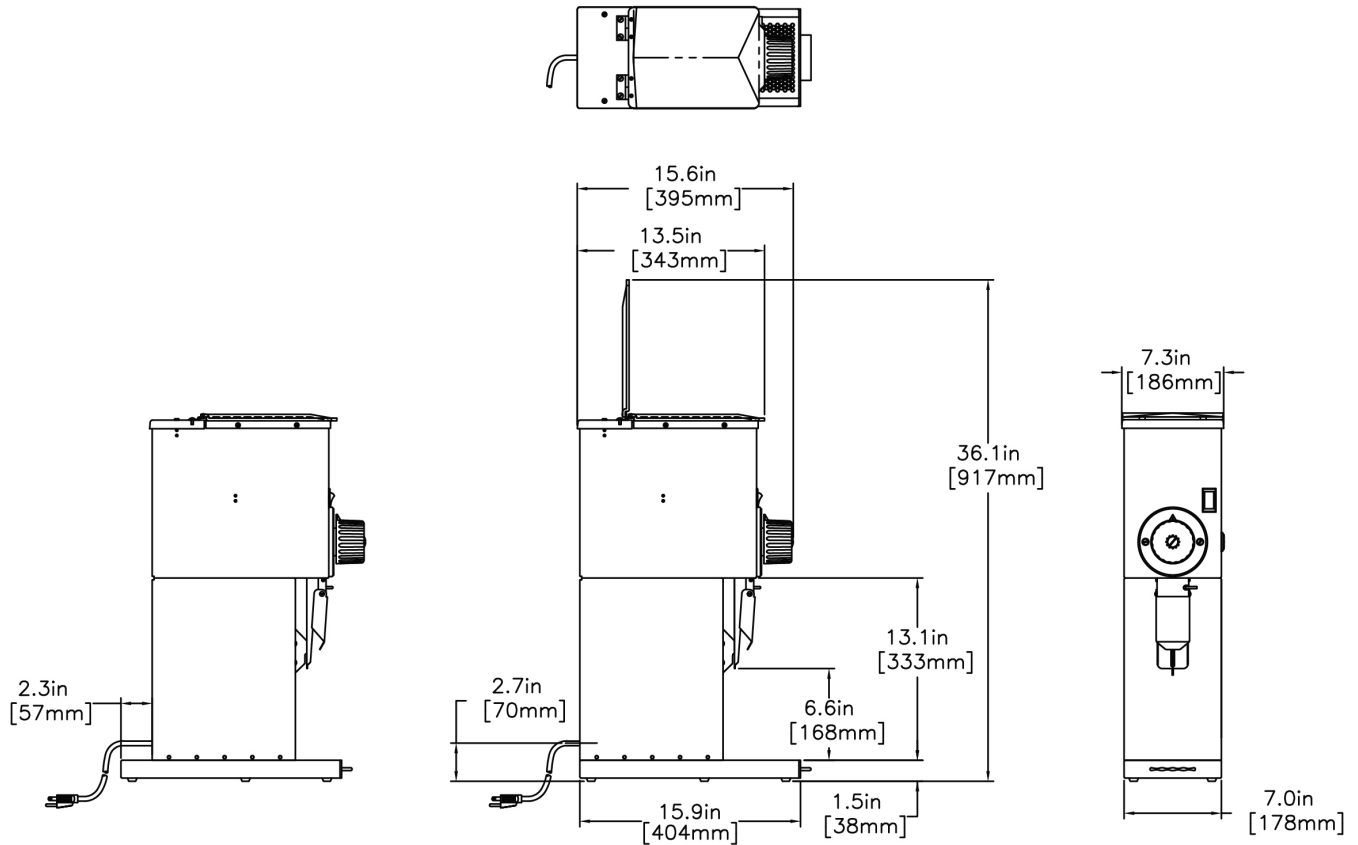

Created on:
11/16/2016

Unit			Shipping					
	Width	Height	Depth	Width	Height	Depth	Weight	Volume
English	7.3 in.	26.5 in.	16.0 in.	-	-	-	55.400 lbs	4.472 ft ³
Metric	18.5 cm	67.3 cm	40.6 cm	-	-	-	25.129 kgs	0.127 m ³