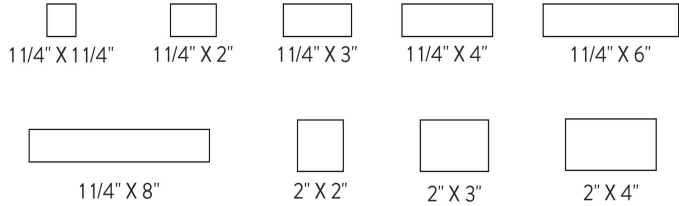

Mosaic

Standard

Premium

61 W Grant St | PO Box 14 | Healdsburg, CA 95448 | 707.433.8866

www.mcintyretile.com

customerservice@mcintyretile.com

Nominal Sizing: +/- 3/16"