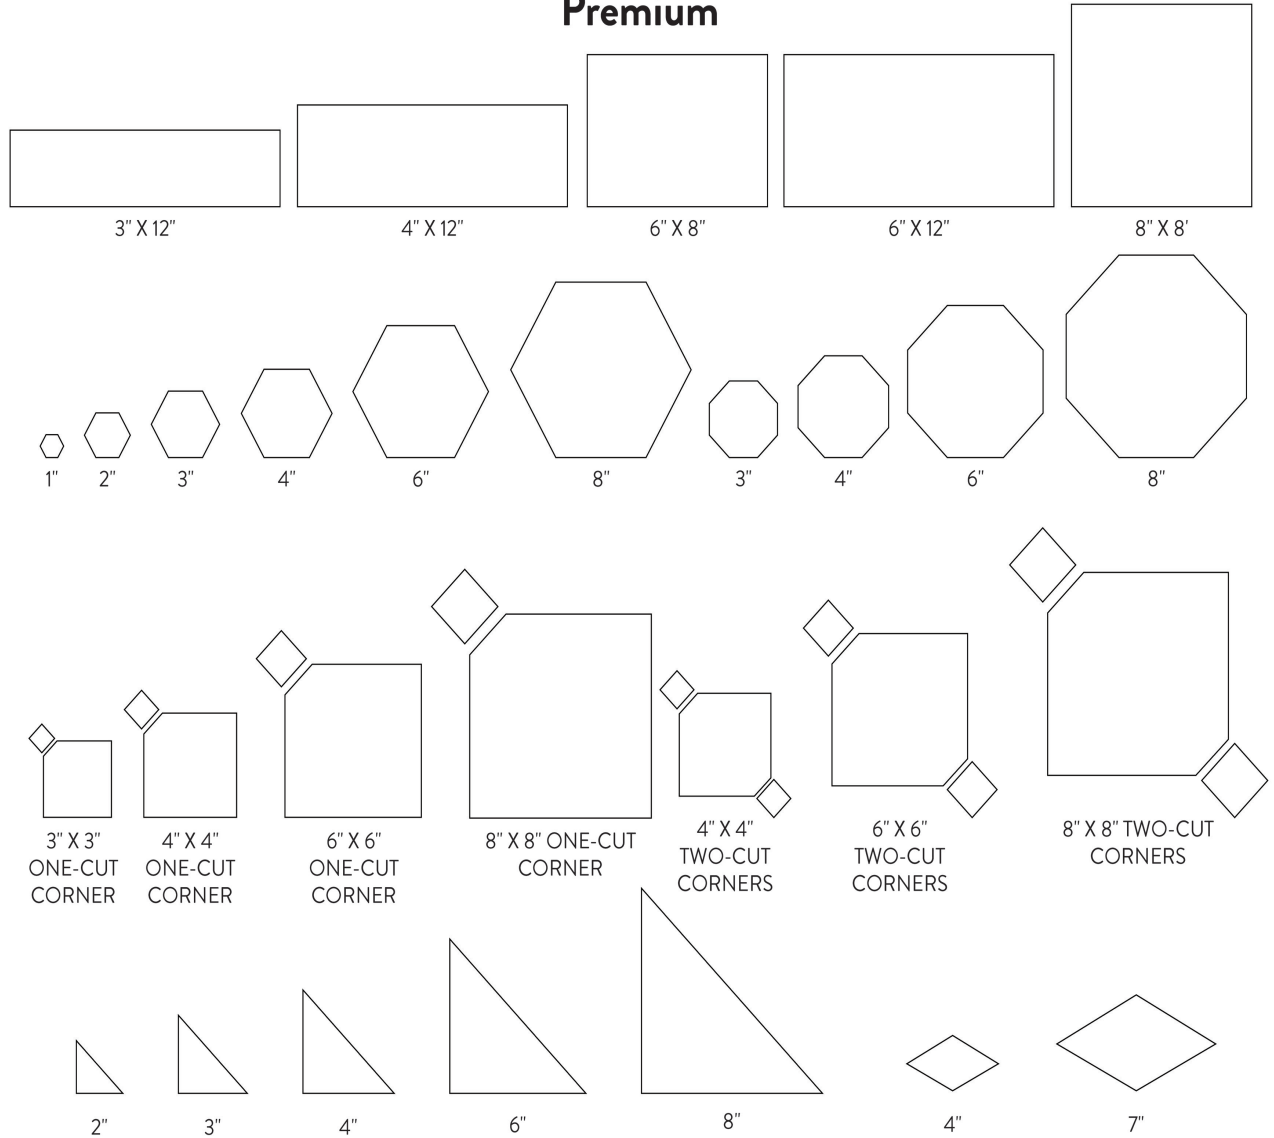

Mosaic

Standard

Premium

61 W Grant St | PO Box 14 | Healdsburg, CA 95448 | 707.433.8866

www.mcintyretile.com

customerservice@mcintyretile.com

Nominal Sizing: +/- 3/16"