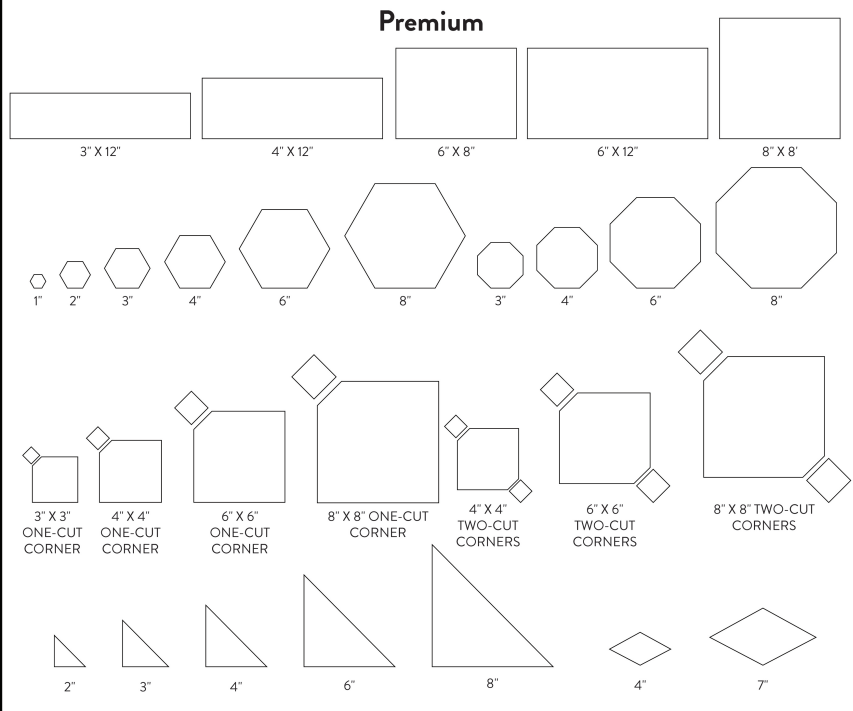

Specifications:

This tile is very hard and vitreous, and may be used in wet or frosty applications, wall and floor, inside and outside.

Size & Shape:

Trim and Accessories:

Surface Bullnose
Edge Glazing
Extruded shapes
Feature strips
Carved decoratives

Over 300 glaze colors available

Custom sizes and glazes are available, please check with the factory.

61 W Grant St | PO Box 14 | Healdsburg, CA 95448 | 707.433.8866
customerservice@mcintyre-tile.com