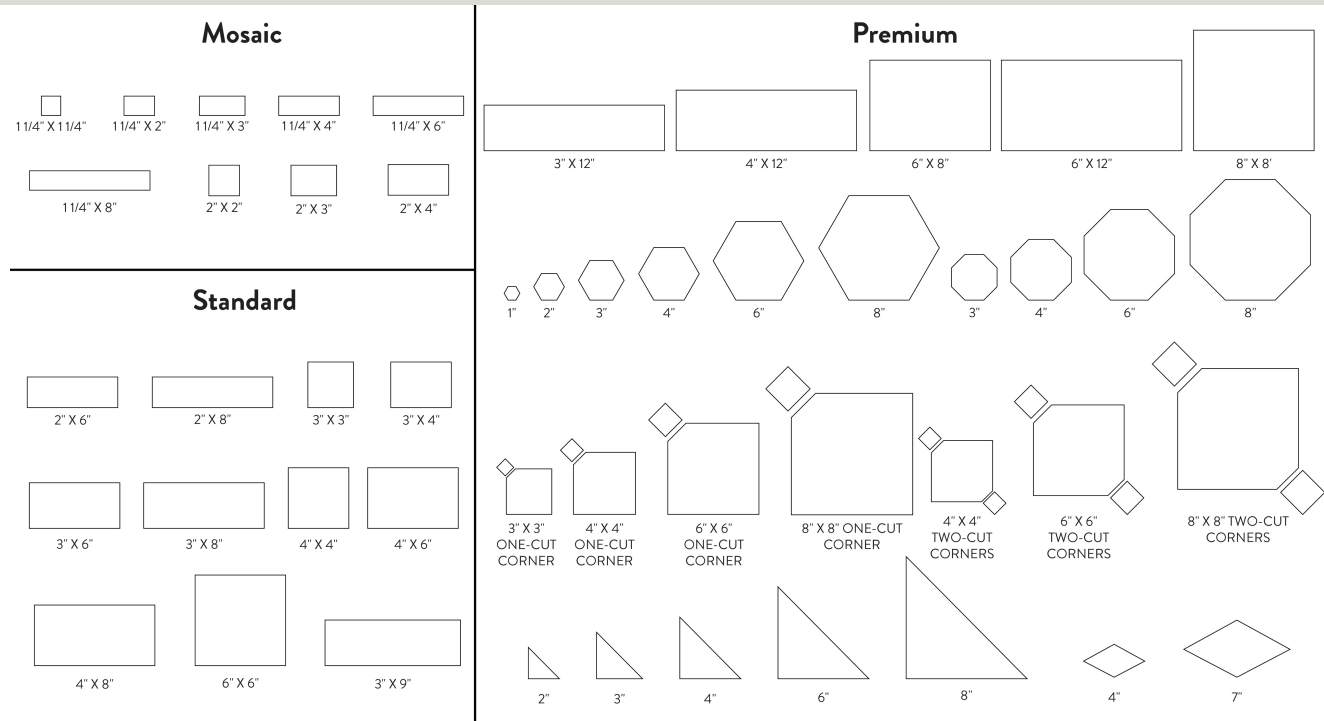

Specifications:

This tile is very hard and vitreous, and may be used in wet or frosty applications, wall and floor, inside and outside.

Not all artisan glazes are useable under waterline.

Size & Shape:

Trim and Accessories: