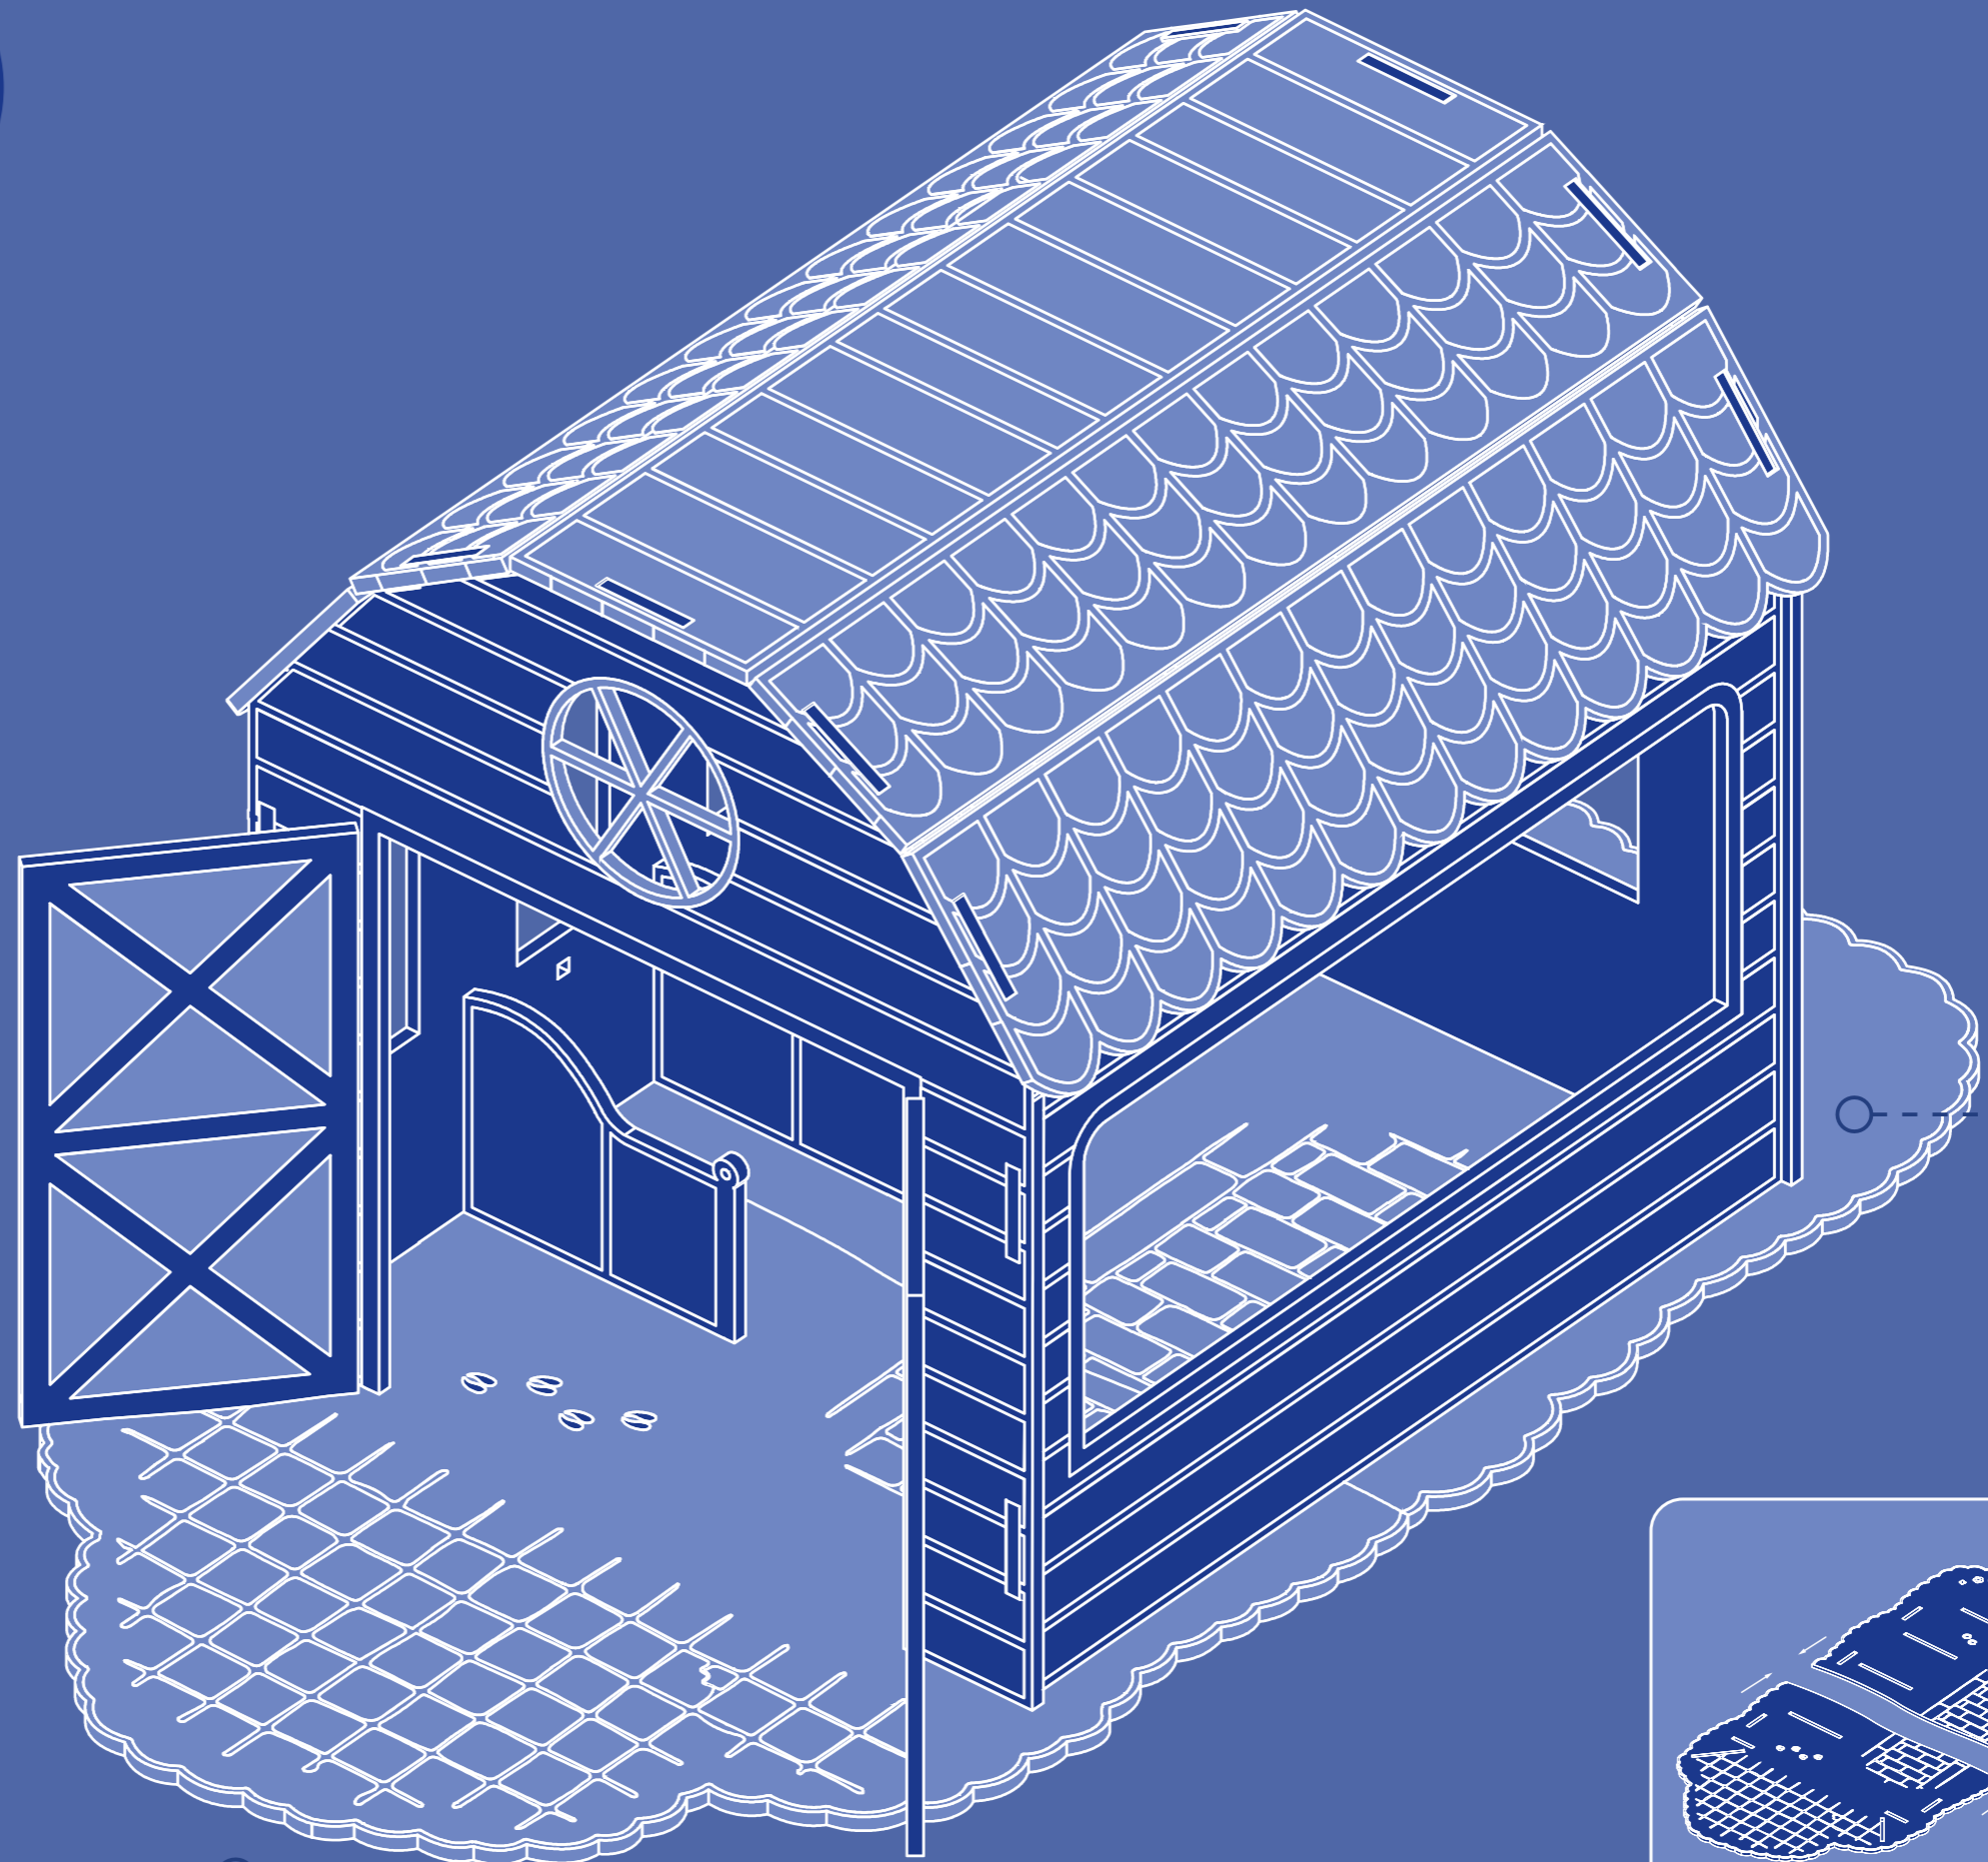

FARMLIFE™

<p>x4</p>					<p>x2</p>	
-----------	--	--	--	--	-----------	--

LET'S START YOUR FARM LIFE

CRATEIT®

At Crateit we challenge the way children play. Build, color and play freely. Is the grass blue and the cow red?

Only imagination sets limits

FARM LIFE™