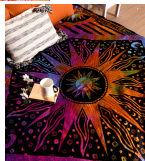

Available in Various
Custom Sizes &
Personalization.

1. Cotton Fabric.
2. Linen Fabric.
3. Reversible
Bedsheets

Solid Color Bedsheets

Indigo Bedsheets

Burning Sun Bedsheets

The art box

Throws

Available in Various Custom Sizes
& Personalization

1. Hand-tufted throws.
2. Block printed throws.
3. Indigo - dyed throws.

The art box

Tree Of Life Tapestries

Burning Sun Tapestries

Mandala Tapestries

Tapestries

Available in Various Sizes (18"x18" | 36"x36" | 30"x40" | 55"x60" | 55"x85" | 85"x90" | 90"x104"