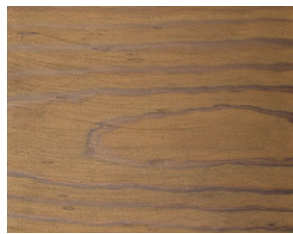

Wood Species: Thermally Modified Southern Yellow Pine

cetekstain.com

Bare/Not Protected

Clear/No/CUTEK® Colortone
No UV Protection

Brown Hues

Espresso

Ashwood*

Pecan

Walnut

Bark

Red Hues

Cedartone

Autumntone

Terra Cotta*

Burnt Red*

Yellow Hues

Light Oak*

Goldtone

Honeycomb

Rustic Gold

White - Black Hues

White Wash*

Smokey Gray

Blue Slate*

Graphite Gray

Black Ash

* Special Order

Colors shown for reference only. The final color on your project will vary from what is shown here due to: Differences in monitor and printer calibration; Effects of the natural wood color and texture as CUTEK® Colortone is transparent.