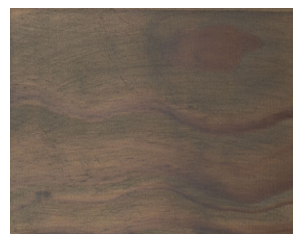

Wood Species: Thermally Modified Southern Yellow Pine

cetekstain.com

Bare/Not Protected

Clear/No/CUTEK® Colortone
No UV Protection

Brown Hues

Espresso

Ashwood*

Pecan

Walnut

Bark

Red Hues

Cedartone

Autumntone

Terra Cotta*

Burnt Red*

Yellow Hues

Light Oak*

Goldtone

Honeycomb

Rustic Gold

White - Black Hues

White Wash*

Smokey Gray

Blue Slate*

Graphite Gray

Black Ash

* Special Order

Colors shown for reference only. The final color on your project will vary from what is shown here due to: Differences in monitor and printer calibration; Effects of the natural wood color and texture as CUTEK® Colortone is transparent.