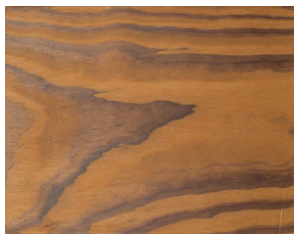

Wood Species: Thermally Modified Southern Yellow Pine

cetekstain.com

Bare/Not Protected

Clear/No/CUTEK® Colortone
No UV Protection

Brown Hues

Espresso

Ashwood*

Pecan

Walnut

Bark

Red Hues

Cedartone

Autumntone

Terra Cotta*

Burnt Red*

Yellow Hues

Light Oak*

Goldtone

Honeycomb

Rustic Gold

White - Black Hues

White Wash*

Smokey Gray

Blue Slate*

Graphite Gray

Black Ash

* Special Order

Colors shown for reference only. The final color on your project will vary from what is shown here due to: Differences in monitor and printer calibration; Effects of the natural wood color and texture as CUTEK® Colortone is transparent.