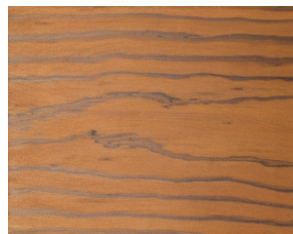

Wood Species: Thermally Modified Southern Yellow Pine

cetekstain.com

Bare/Not Protected

Clear/No/CUTEK® Colortone
No UV Protection

Brown Hues

Espresso

Ashwood*

Pecan

Walnut

Bark

Red Hues

Cedartone

Autumntone

Terra Cotta*

Burnt Red*

Yellow Hues

Light Oak*

Goldtone

Honeycomb

Rustic Gold

White - Black Hues

White Wash*

Smokey Gray

Blue Slate*

Graphite Gray

Black Ash

* Special Order

Colors shown for reference only. The final color on your project will vary from what is shown here due to: Differences in monitor and printer calibration; Effects of the natural wood color and texture as CUTEK® Colortone is transparent.