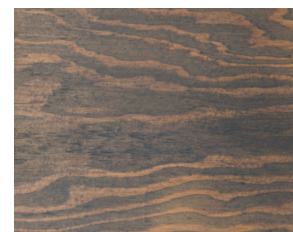

Wood Species: Douglas Fir - smooth

cetekstain.com

Bare/Not Protected

Clear/No CUTEK® Colortone
No UV Protection

Brown Hues

Espresso

Ashwood*

Pecan

Walnut

Bark

Red Hues

Cedartone

Autumntone

Terra Cotta*

Burnt Red*

Yellow Hues

Light Oak*

Goldtone

Honeycomb

Rustic Gold

White - Black Hues

White Wash*

Smokey Gray

Blue Slate*

Graphite Gray

Black Ash

* Special Order

Colors shown for reference only. The final color on your project will vary from what is shown here due to: Differences in monitor and printer calibration; Effects of the natural wood color and texture as CUTEK® Colortone is transparent.