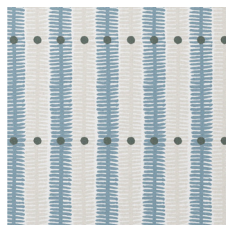

THESE FABRICS COMBINE WITH LULU AQUA WALLPAPER

Below is a selection of fabrics which will compliment Lulu aqua.
Choose which ones you like and order samples.
Find the fabrics by name by using the search feature on the website
Look for the download link on the product page

Lulu aqua wallpaper

Tea for two storm

Sarah-Jane light blue

Knot Blizzard

Camilla Pretty blue

Emma Verly

George girl 2 storm

Rosie Ochre

Tea for two Ochre

George Girl B fabric

Zara storm