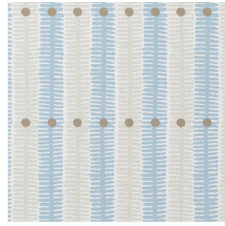

# THESE FABRICS COMBINE WITH IONIAN BLUE

Below is a selection of fabrics which will compliment Ionian blue.  
Choose which ones you like and order samples.  
Find the fabrics by name by using the search feature on the website  
Look for the download link on the product page

Ionian blue

Zara soft blue

Zara green

Circles blue

Circles green

Circles blue-green

Totty blue

Totty green

Elinor blue

Elinor green

George Girl B fabric

George Girl Green fabric

Lulu green

Tea for two soft blue

Tea for two (green)

Eggs and Bacon olive