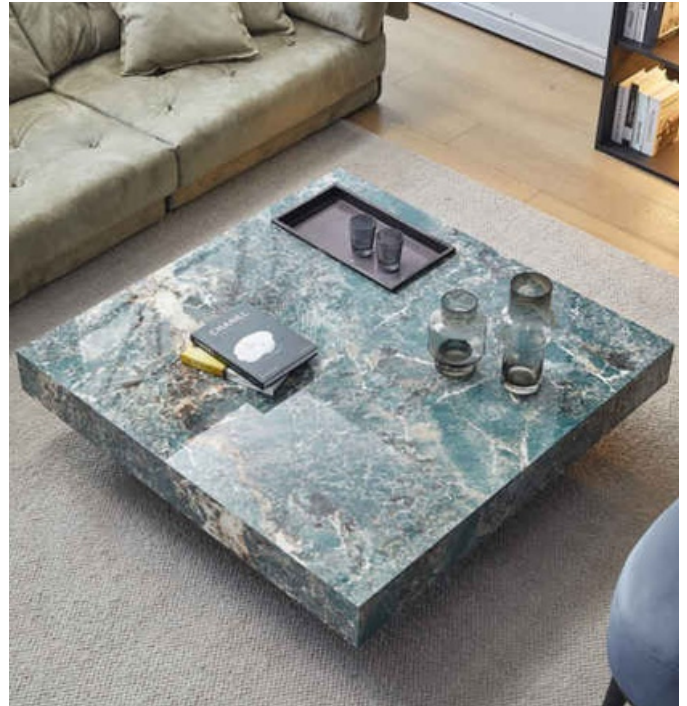

MODEL
80/90/100*32+50*40 cm

Most simple NEW PROPOSITION

NEW
DESIGN

MODEL
80/90/100*32+50*40 cm

MODEL
100/120-30+55*42 cm

MODEL
80*30 cm / 50*50 cm

MODEL
90*35 cm + 50*51 cm

NEW
DESIGN

MODEL
茶几: 80*38/50*45cm

MODEL/型号1719#
茶几: 120/130/140*40*45cm

MODEL
90+50 cm

MODEL
85+65 cm

MODEL
90/60 cm

MODEL
99-126*85*40 cm + 70*70*28 cm

MODEL
90/60 cm

MODEL
135/50 cm