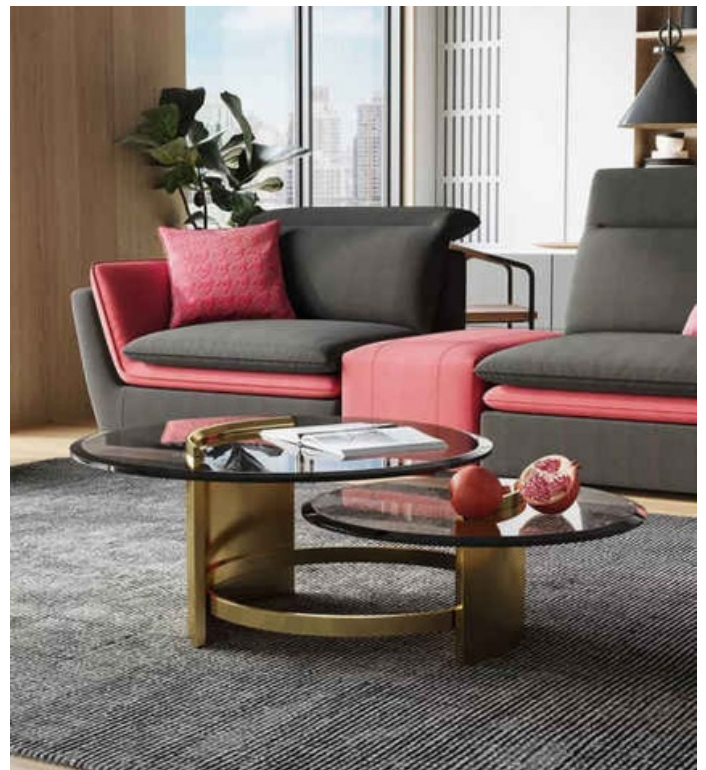

MODEL
80/90/100*32+50*40 cm

Most simple NEW PROPOSITION

NEW
DESIGN

MODEL
80/90/100*32+50*40 cm

MODEL
100/120-30+55*42 cm

MODEL
80*30 cm / 50*50 cm

MODEL
90*35 cm + 50*51 cm

NEW
DESIGN

MODEL
茶几: 80*38/50*45cm

MODEL/型号1719#
茶几: 120/130/140*40*45cm

MODEL
90+50 cm

MODEL
85+65 cm

MODEL
90/60 cm

MODEL
99-126*85*40 cm + 70*70*28 cm

MODEL
90/60 cm

MODEL
135/50 cm