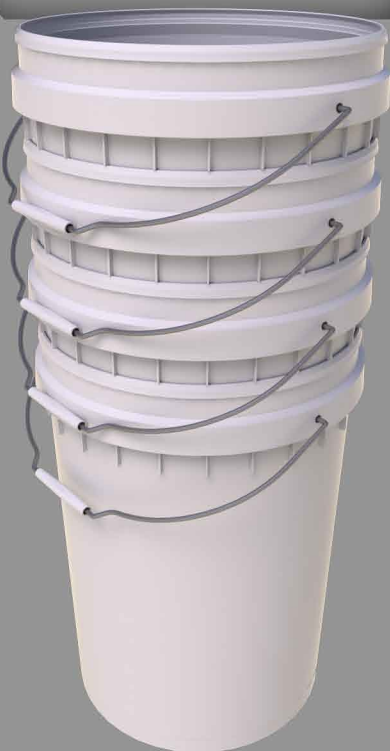

Base Diameter: 171mm

Base Weight: 208g Lid Weight: 56g

Pallet Qty: 672 units

Box Qty for Lids: 50 units per carton

NESTABLE

All pails have the ability to nest for easy transport and storage

CODES:

AP5LPSHWhite - 5L Base Only
AP5LPLidWhite - 5L Lid Only

Material: PP

Size: D - 220mm x H - 175mm

Base Diameter: 183mm

Base Weight: 242g Lid Weight: 74g

Pallet Qty: 675 units

Box Qty for Lids: 100 units per carton

CODES:

AP10LPSHWhite - 10L Base Only
AP10LPLidWhite - 10L Lid Only