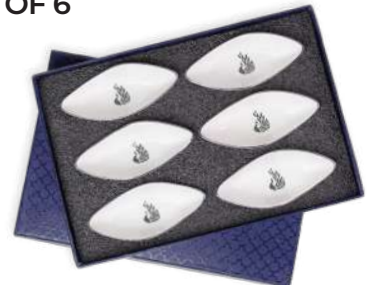

MYUR - MINI BOAT BOWL - SET OF 6

PACKAGING OF MINI BOAT BOWL SET OF 6