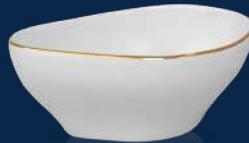

SQUARE DISH
ITEM CODE : V01906

9cm
ITEM CODE : V01906

SET OF 6 PACKAGING

PRISTINE - TRIANGLE BOWL BIG - SET OF 2

TRIANGLE BOWL BIG
ITEM CODE : V01907

14cm
ITEM CODE : V01907

SET OF 2 PACKAGING

PRISTINE - SALAD BOWL - SINGLE PC

SALAD BOWL
ITEM CODE : V01916

18cm
ITEM CODE : V01916

SINGLE PIECE PACKAGING

PRISTINE - TRIANGLE BOWL SMALL - SET OF 6

TRIANGLE BOWL SMALL
ITEM CODE : V01908

12cm
ITEM CODE : V01908

SET OF 6 PACKAGING

PRISTINE - BIG RECTANGLE BOWL - SET OF 2