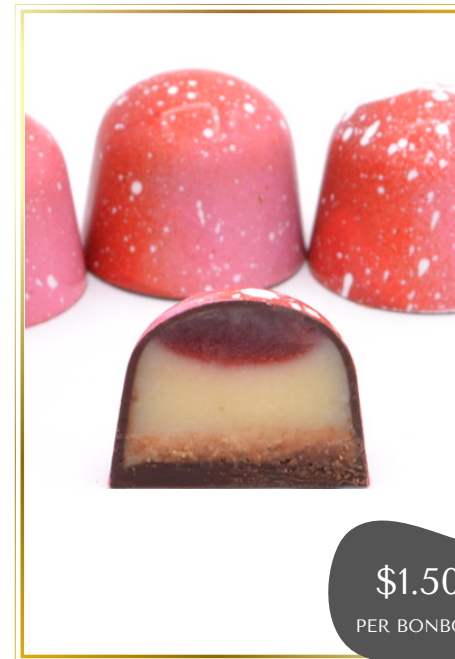

\$1.00
PER BONBON

OPTION #1

CHOOSE FROM OUR
LIST OF SINGLE
FILLING BONBON
FLAVOURS.

\$1.25
PER BONBON

OPTION #2

CHOOSE FROM OUR
LIST OF TWO FILLING
BONBON FLAVOURS.

\$1.50
PER BONBON

OPTION #3

CHOOSE FROM OUR
LIST OF THREE
FILLING BONBON
FLAVOURS.

FILLING OPTIONS

SINGLE FILLING

- DARK CHOCOLATE
- MILK CHOCOLATE
- VANILLA BEAN
- SALTED CARAMEL
- WHISKEY CARAMEL
- HAZELNUT MILK CHOCOLATE
- MILK CHOCOLATE PASSION FRUIT
- COOKIES & CREAM
- EARL GREY
- MOCHA
- MANGO PASSION FRUIT