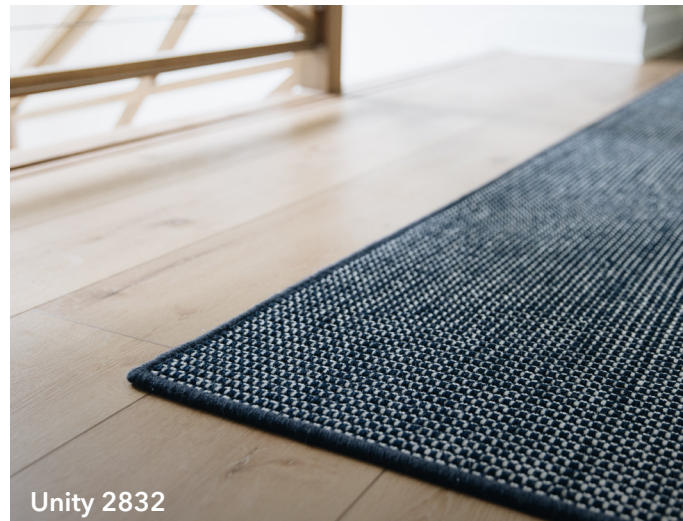

SERENITY NOW AND UNITY COLLECTIONS

The Serenity Now and Unity Collections offer beautiful details with unique patterns. The value of these wilton woven products can not be overstated. Some lighting, such as natural sunlight, may create hue variations usually only detected in close observation. Color variance is a natural characteristic in wool and normal if seen in these two collections.

Seaming natural fiber carpet or rugs can be visible. Serenity Now and Unity are not recommended for seaming. All seams are made at the discretion of the purchaser.

We hope you join us in celebrating the fine workmanship of our Serenity Now and Unity Collections. Communicating the characteristics of Serenity Now and Unity will enhance the satisfaction and value to your customer. Fibreworks will not honor claims on the Serenity Now and Unity Collections for color variance.

These collections are intended for residential use and can withstand moderate to heavy traffic.

Serenity Now 2841

Serenity Now 2841 hue variations in natural sunlight

Unity 2832

Unity 2832 hue variations in natural sunlight