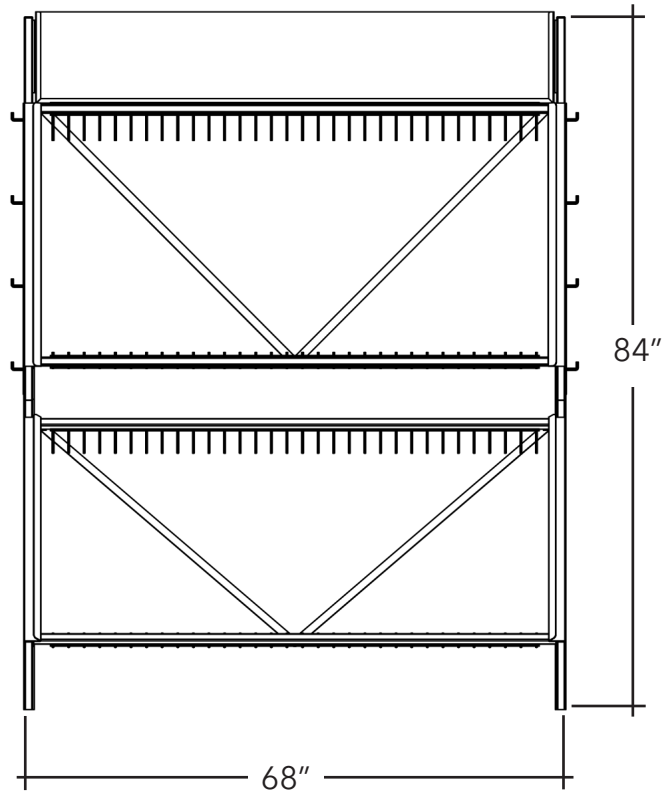

TWO TIER DESIGN CENTER

Includes 68 boards and border waterfalls

68"
Front View

26.25"
Side View