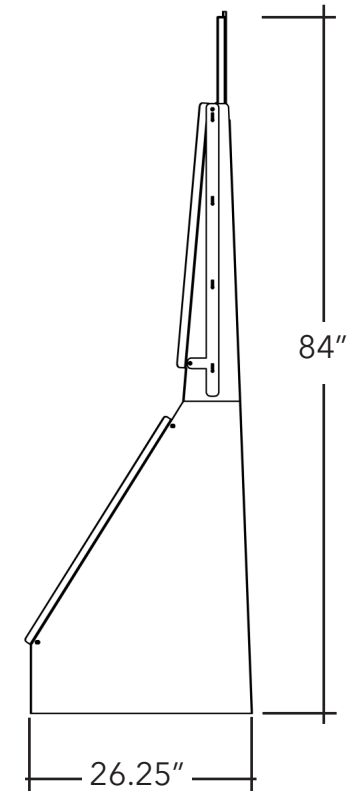

TWO TIER DESIGN CENTER

Includes 68 boards and border waterfalls

68"
Front View

26.25"
Side View