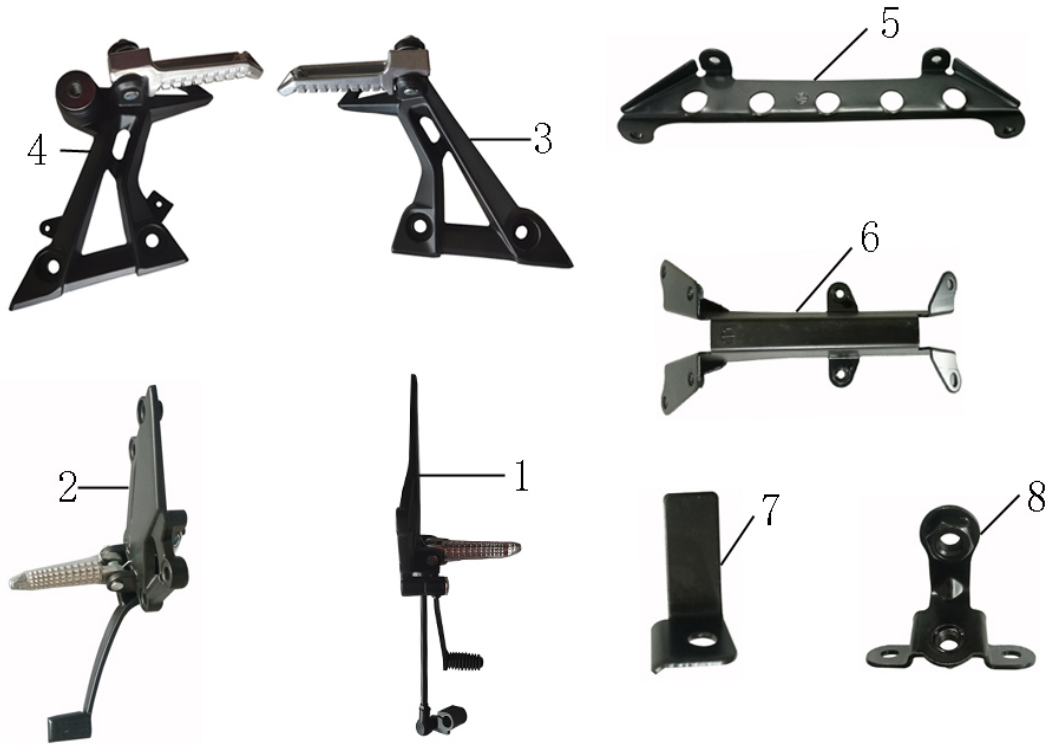

# VENOM X22 125CC PARTS CATALOG VIN# STARTS WITH LXD

## INTRODUCTION

When placing orders for parts, use this booklet as a reference. Refer to the illustrations for the name, item code, or fitment details by examining the size and appearance.

Locate the corresponding number in the illustration to identify the name, item code, and quantity. Please note that changes to the information in this booklet may occur without prior notice.

车架及车架附件 FRAME AND ACCESSORIES

序 NO.	件号 Code name	英文名称 Description	数量 Q'ty	单价 (Unit Price) ¥      \$	
1	0201-DF125RTS	Frame ASSY	1		
2	02011919	Front bracket	1		
3	02012214	Engine suspension ASSY	1		
4	02012204	Rear fork	1		
5	15010067	Rear fork axle M14X1.5X275	1		
6		Hexagon flange lock nut M14X1.5	1		
7	02012207	Lower connection seat;rear absorber	1		
8	02012208	Connection plate, rear fork and absorber	1		
9	02012209	Left wire hook	1		
10	02012210	Right wire hook	1		
11	02012199	Headlight left connector	1		
12	02012200	Headlight right connector	1		
13	02011925-1	Left plastic lower mounting bracket	1		
14	02011925-2	Right plastic lower mounting bracket	1		
15	02012202	Side stand	1		
16	15010063	Bolt, side stand	1		
17	07020138	Spring, side stand	1		
18	02011926	Bracket, rear turnlight	1		
19	02012151	Licence bracket	1		
20	02012205	Rear wheel adjuster	1		
21	02012206	Cover, rear wheel adjuster	1		

搁脚和附件FOOT PEDAL & ACCESSORY

序	件号	英文名称	数量	单价 (Unit Price)	
NO.	Code name	Description	Q'ty	¥	\$
1	02050077-1	Front left foot rest combination	1		
2	02050078	Front right foot rest combination	1		
3	02050081	Rear left foot rest combination	1		
4	02050082	Rear right foot rest combination	1		
5	02011920	Front guard plate bracket	1		
6	02011922	Rear fender bracket	1		
7	02011927	Fuse box bracket	1		
8	02012198	Front guard bracket	1		