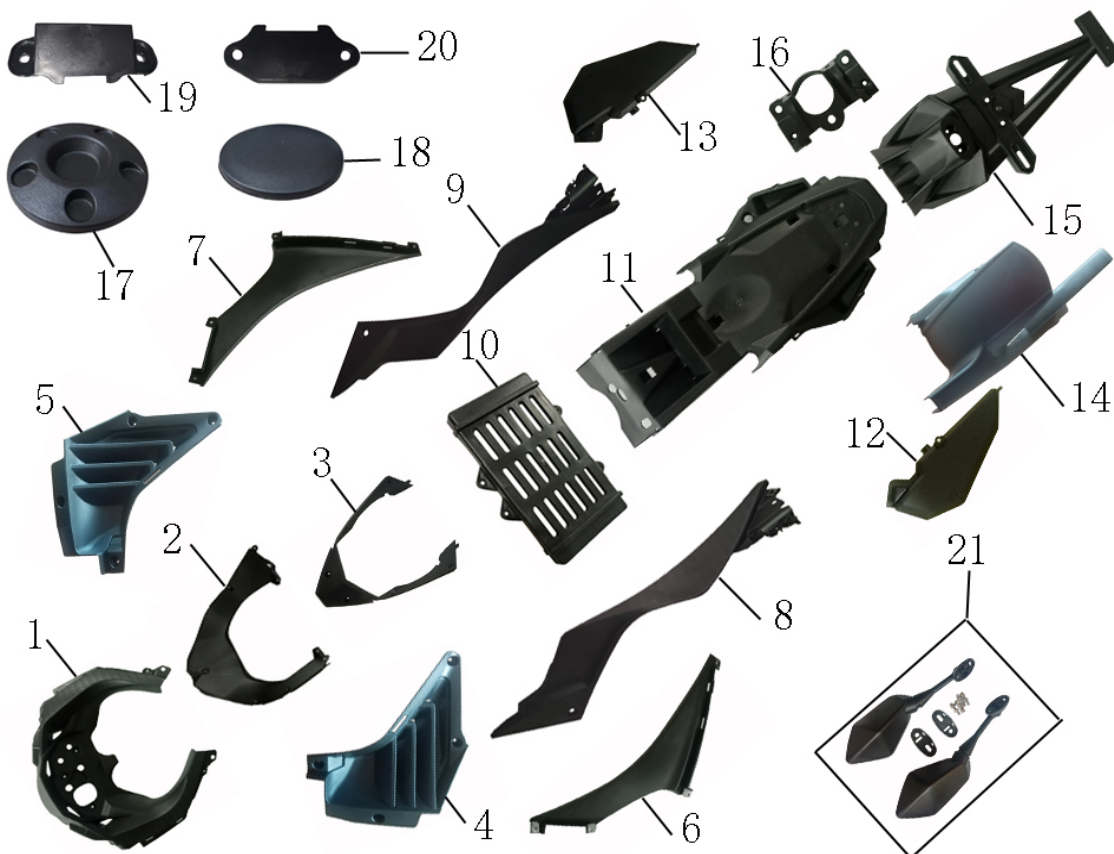

PP件 PP COVERING

序 NO.	件 号 Code name	英 文 名 称 Description	数量 Q'ty	单 价	
				¥	$
1	03030981	Instrument bottom cover	1		
2	03030985	Front floor panel upper	1		
3	03030985-1	Front floor panel lower	1		
4	03030982-1	Side panel left decorative grid	1		
5	03030982-2	Side panel right decorative grid	1		
6	03030983	Left fuel tank edge strip	1		
7	03030984	Right fuel tank edge strip	1		
8	03031063	Front edgings,left	1		
9	03031064	Front edgings,right	1		
10	03031058	Plastic water tank	1		
11	03030987	Rear floor panel	1		
12	03030986-1	Left middle decorative panel	1		
13	03030986-2	Right middle decorative panel	1		
14	03031602	Rear inner fender	1		
15	03030988	Rear fender	1		
16	03030990	Connection plate,Rear tail light	1		
17	03030991	Cover, rear fork	2		
18	03030991-1	Cover, rear absorber	2		
19	03030992-1	Rear bottom plate plug 1	1		
20	03030992-2	Rear bottom plate plug 2	3		
21	09060031	Rear mirrow	1		
22					
23					
24					
25