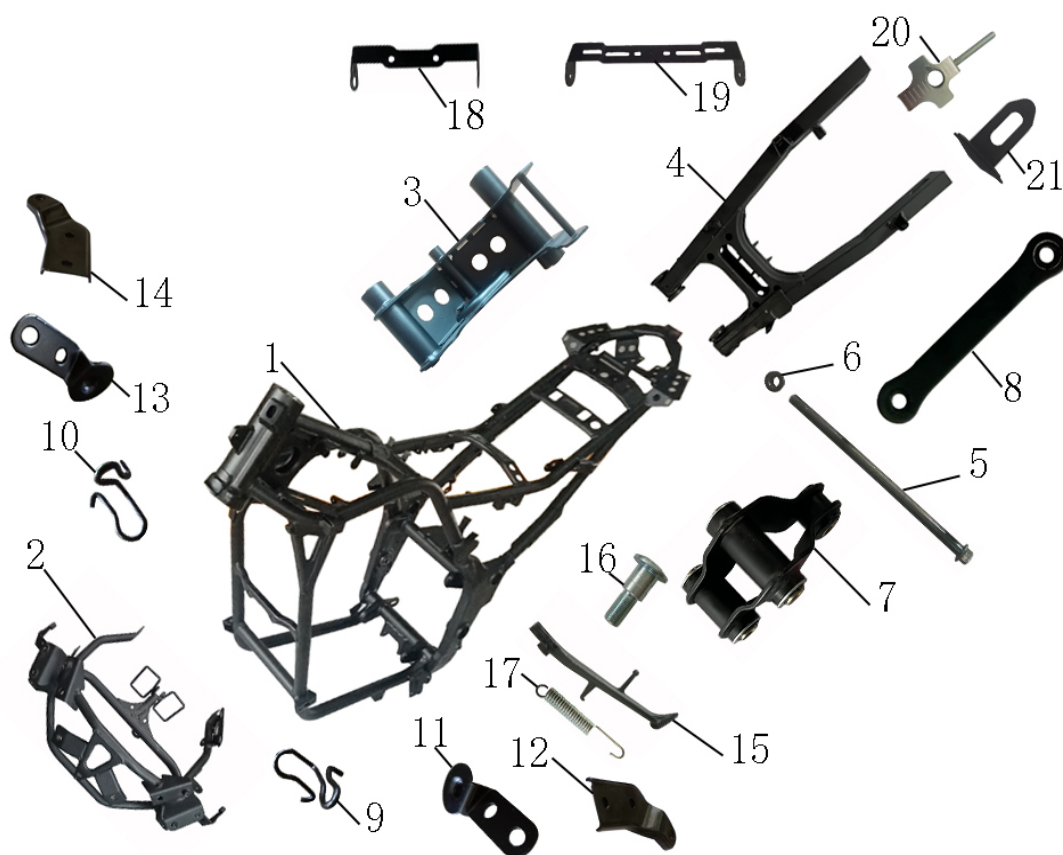

# VENOM X22 125CC PARTS CATALOG VIN# STARTS WITH LXD

车架及车架附件 FRAME AND ACCESSORIES

序 NO.	件号 Code name	英文名称 Description	数量 Q'ty	单价 (Unit Price) ¥      \$	
1	0201-DF125RTS	Frame ASSY	1		
2	02011919	Front bracket	1		
3	02012214	Engine suspension ASSY	1		
4	02012204	Rear fork	1		
5	15010067	Rear fork axle M14X1.5X275	1		
6		Hexagon flange lock nut M14X1.5	1		
7	02012207	Lower connection seat;rear absorber	1		
8	02012208	Connection plate, rear fork and absorber	1		
9	02012209	Left wire hook	1		
10	02012210	Right wire hook	1		
11	02012199	Headlight left connector	1		
12	02012200	Headlight right connector	1		
13	02011925-1	Left plastic lower mounting bracket	1		
14	02011925-2	Right plastic lower mounting bracket	1		
15	02012202	Side stand	1		
16	15010063	Bolt, side stand	1		
17	07020138	Spring, side stand	1		
18	02011926	Bracket, rear turnlight	1		
19	02012151	Licence bracket	1		
20	02012205	Rear wheel adjuster	1		
21	02012206	Cover, rear wheel adjuster	1		

搁脚和附件FOOT PEDAL & ACCESSORY

序	件号	英文名称	数量	单价 (Unit Price)	
NO.	Code name	Description	Q'ty	¥	\$
1	02050077-1	Front left foot rest combination	1		
2	02050078	Front right foot rest combination	1		
3	02050081	Rear left foot rest combination	1		
4	02050082	Rear right foot rest combination	1		
5	02011920	Front guard plate bracket	1		
6	02011922	Rear fender bracket	1		
7	02011927	Fuse box bracket	1		
8	02012198	Front guard bracket	1		

前后轮 FRONT&REAR WHEEL

序 NO.	件 号 Code name	英文名称 Description	数量 Q'ty	单价	
				¥	\$
1	02040441	Front rim	1		
2	15010065	Front wheel axle(M14*1.5*245)	1		
3		Bush,front	1		
4		Lock nut,front wheel (M14*1. 5)	1		
5		Speed sensor	1		
6	06010027	Front tyre 110/70-17	1		
7	02040442	Rear rim	1		
8	15010023	Rear wheel axle(M14XØ17X305)	1		
9		Left Bush Ø17.5*Ø26*18	1		
10		Middle BushØ17.5*Ø26*29	1		
11		Right BushØ17.5*Ø26*15	1		
12		Lock nut,rear wheel(M14*1.5)	1		
13	190225	Tire valve	2		
14	06010026	Rear tyre 140/70-17	1		
15	02040443	Chain( 428H-126L)	1		