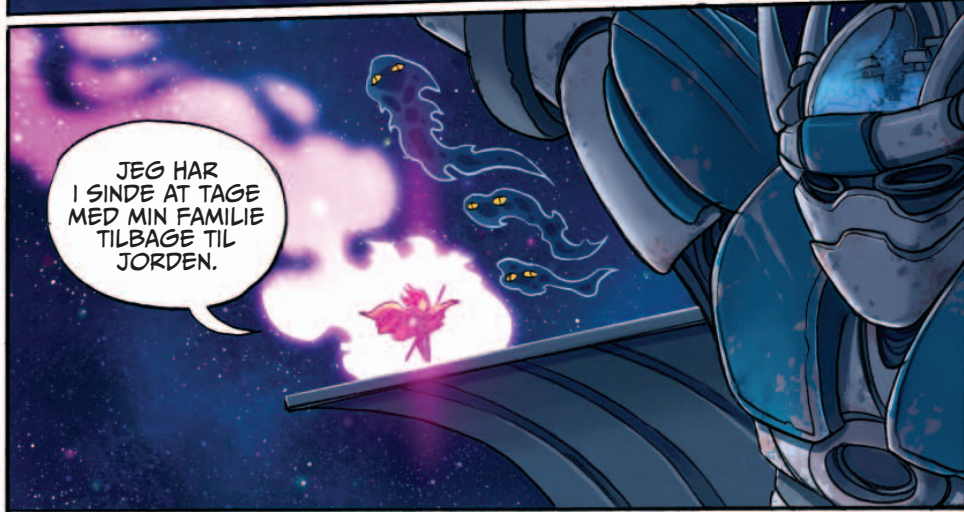

JEG HAR
I SINDE AT TAGE
MED MIN FAMILIE
TILBAGE TIL
JORDEN.