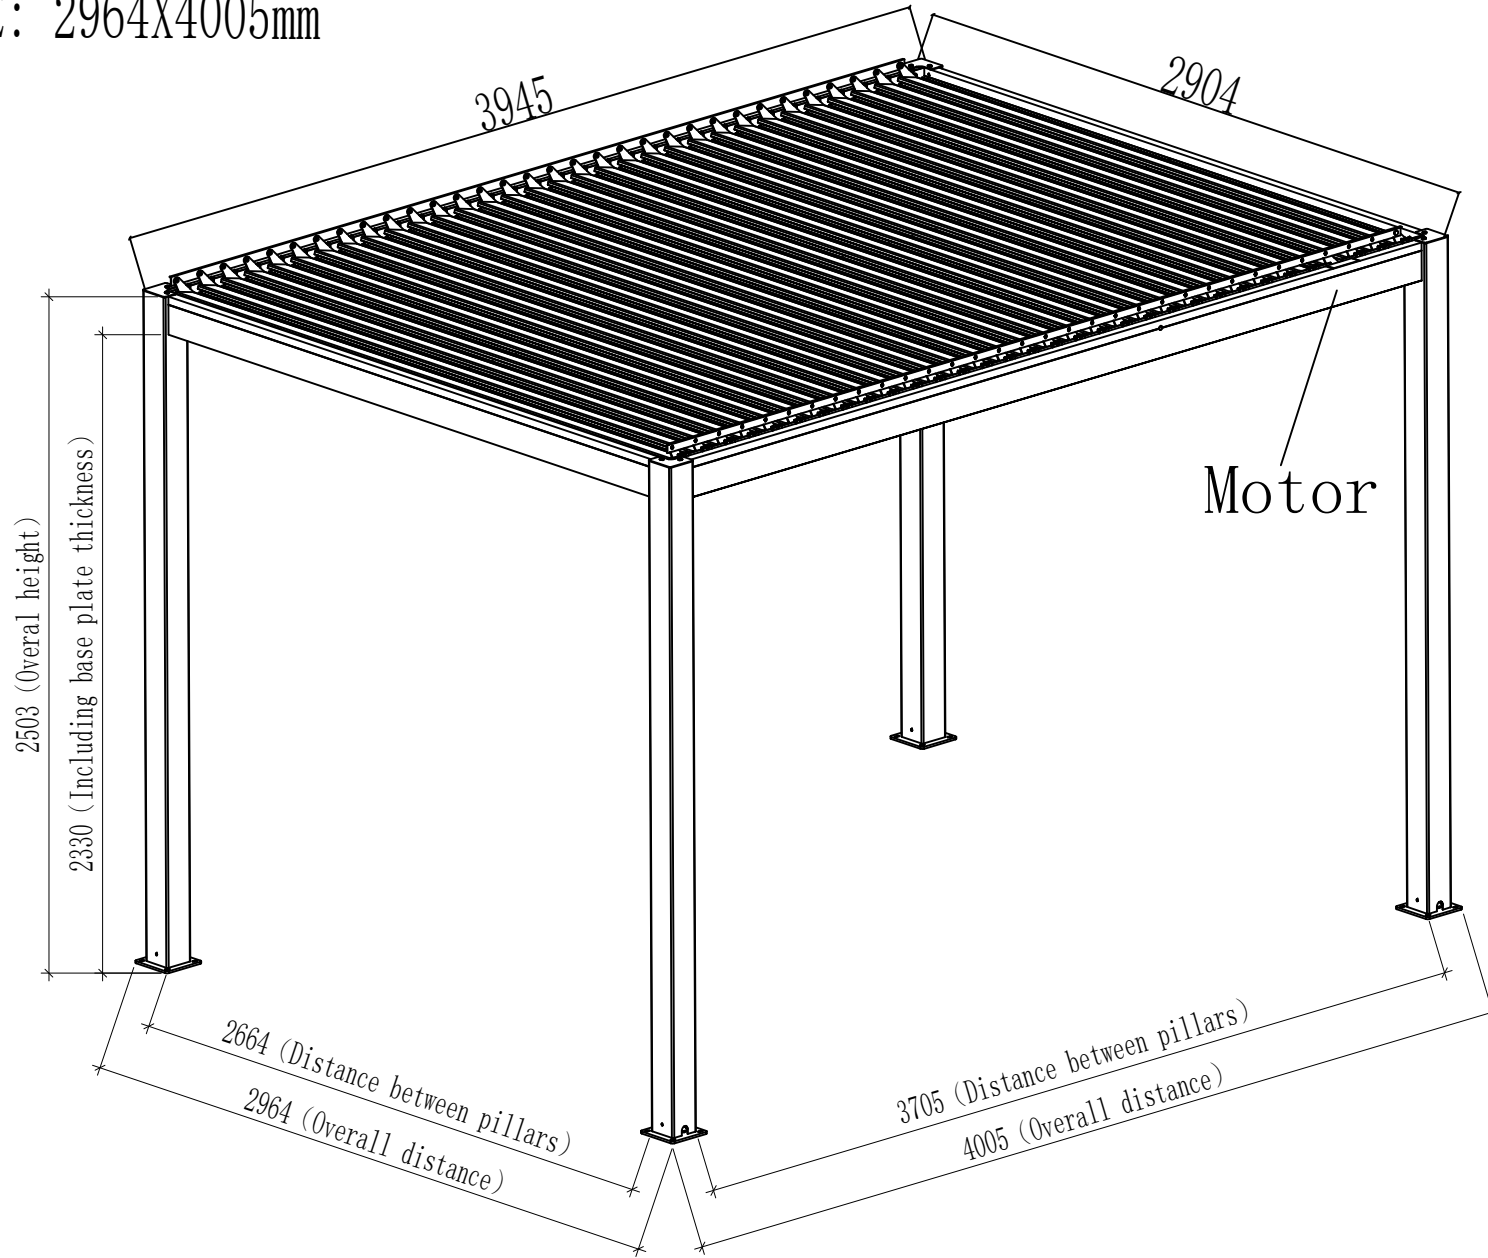

SIZE: 2964X4005mm

Isometric View