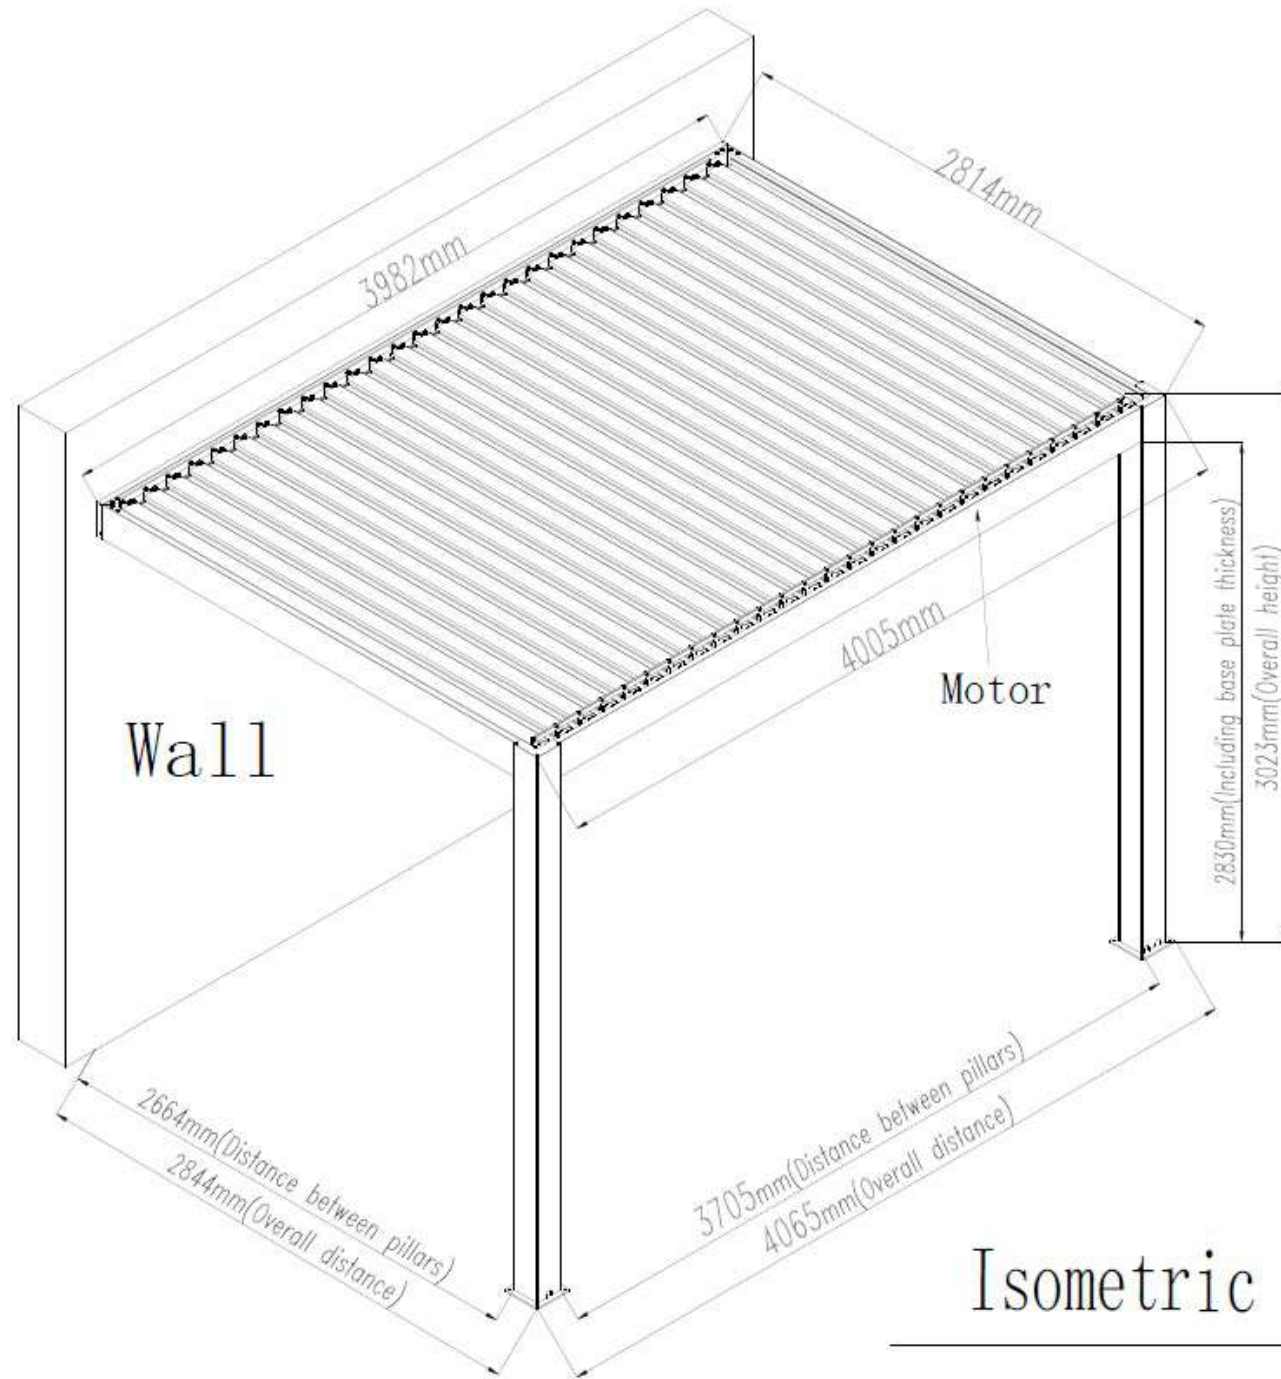

SIZE: 2844X4065mm

Isometric View