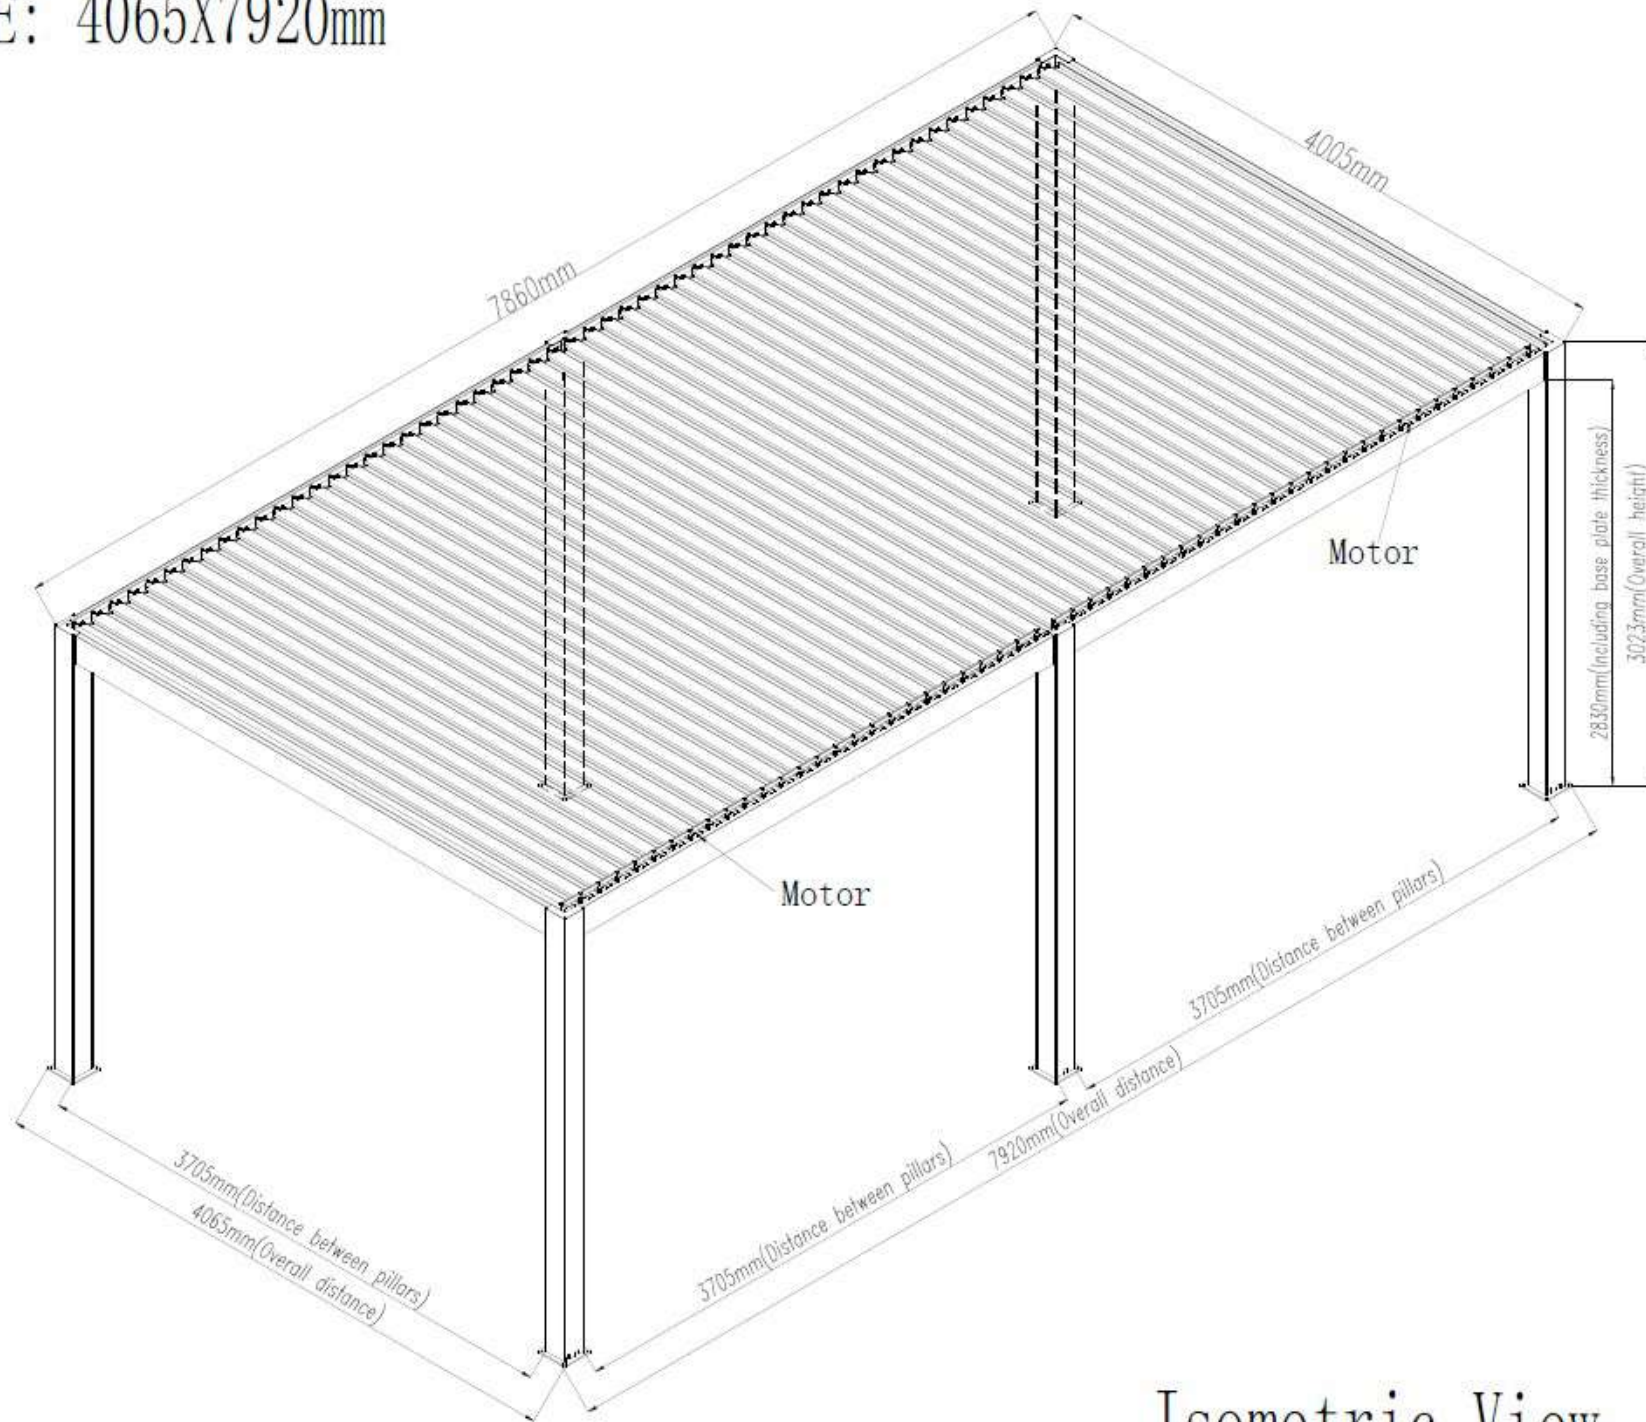

SIZE: 4065X7920mm

Isometric View