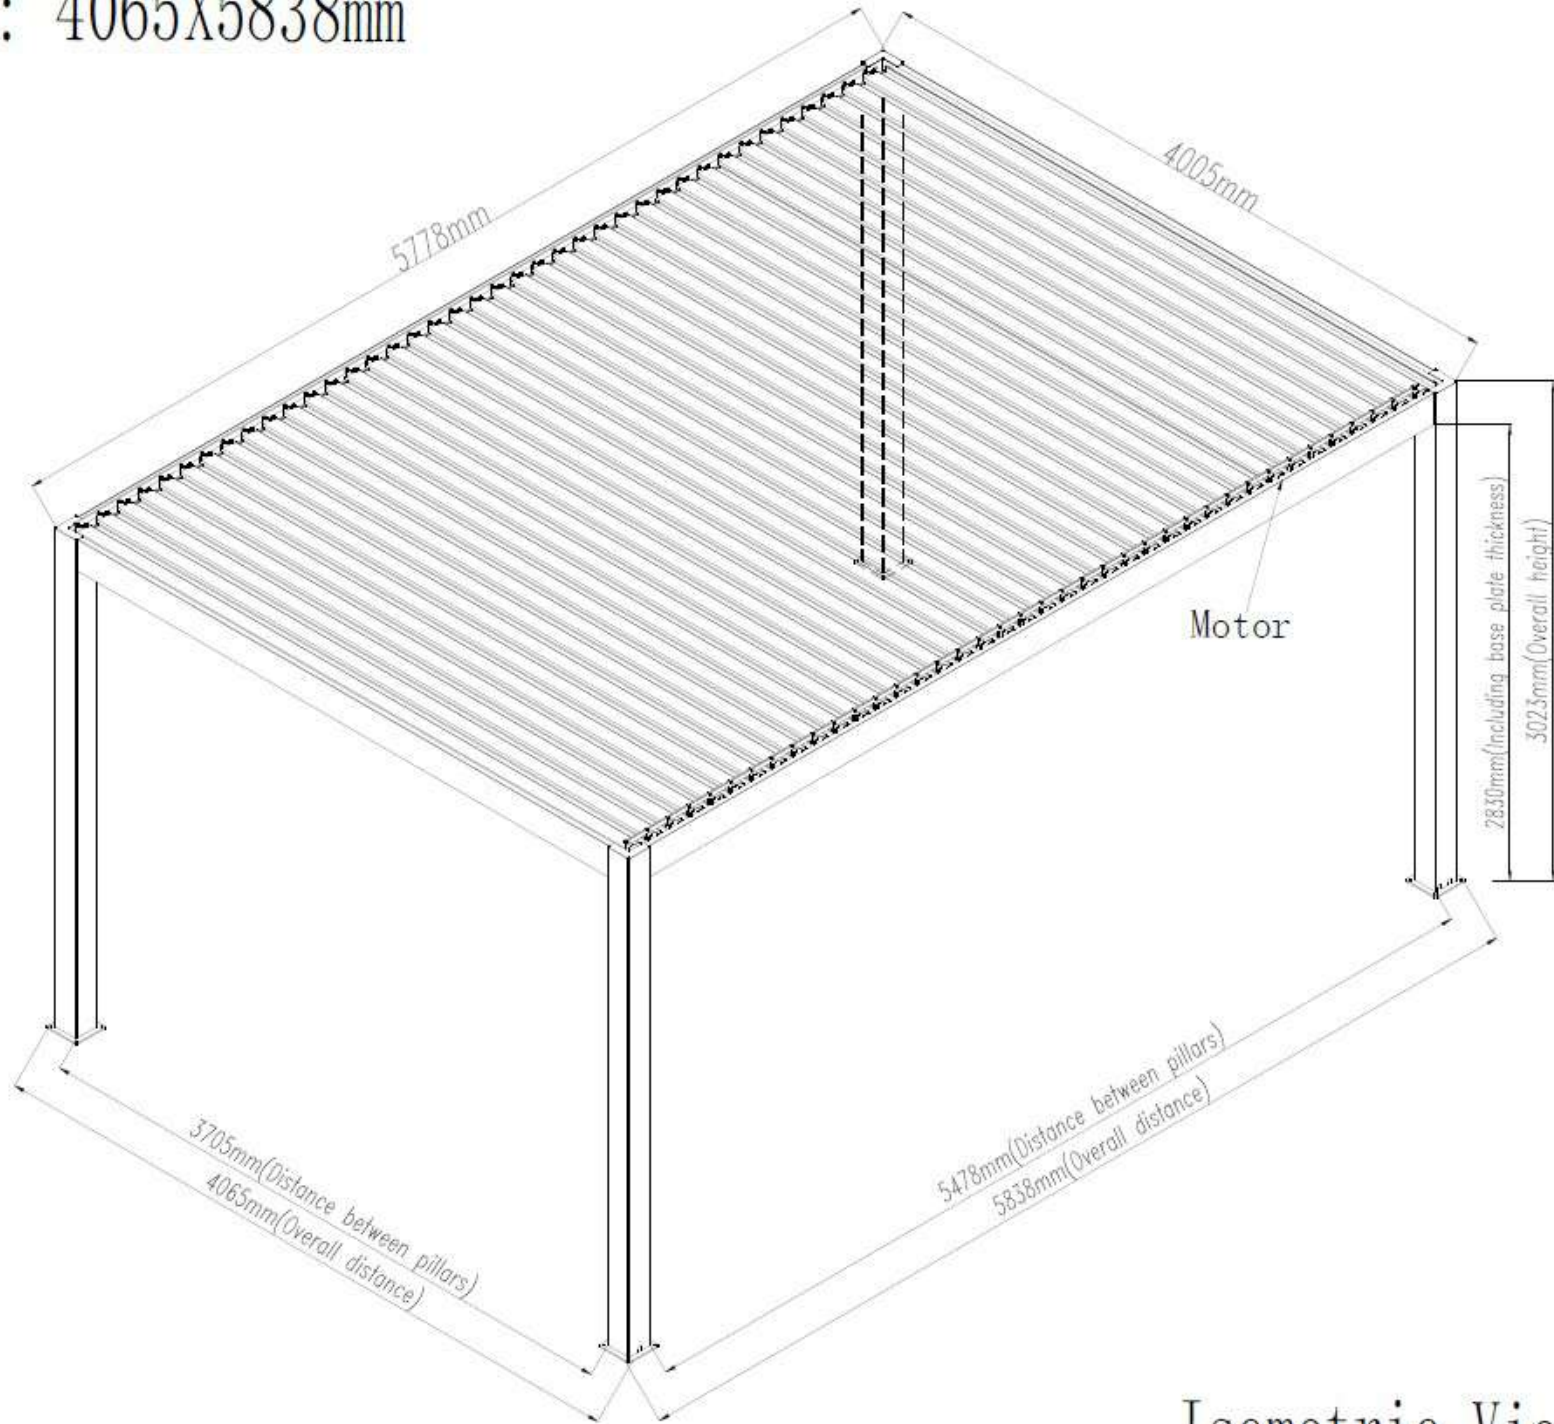

SIZE: 4065X5838mm

Isometric View