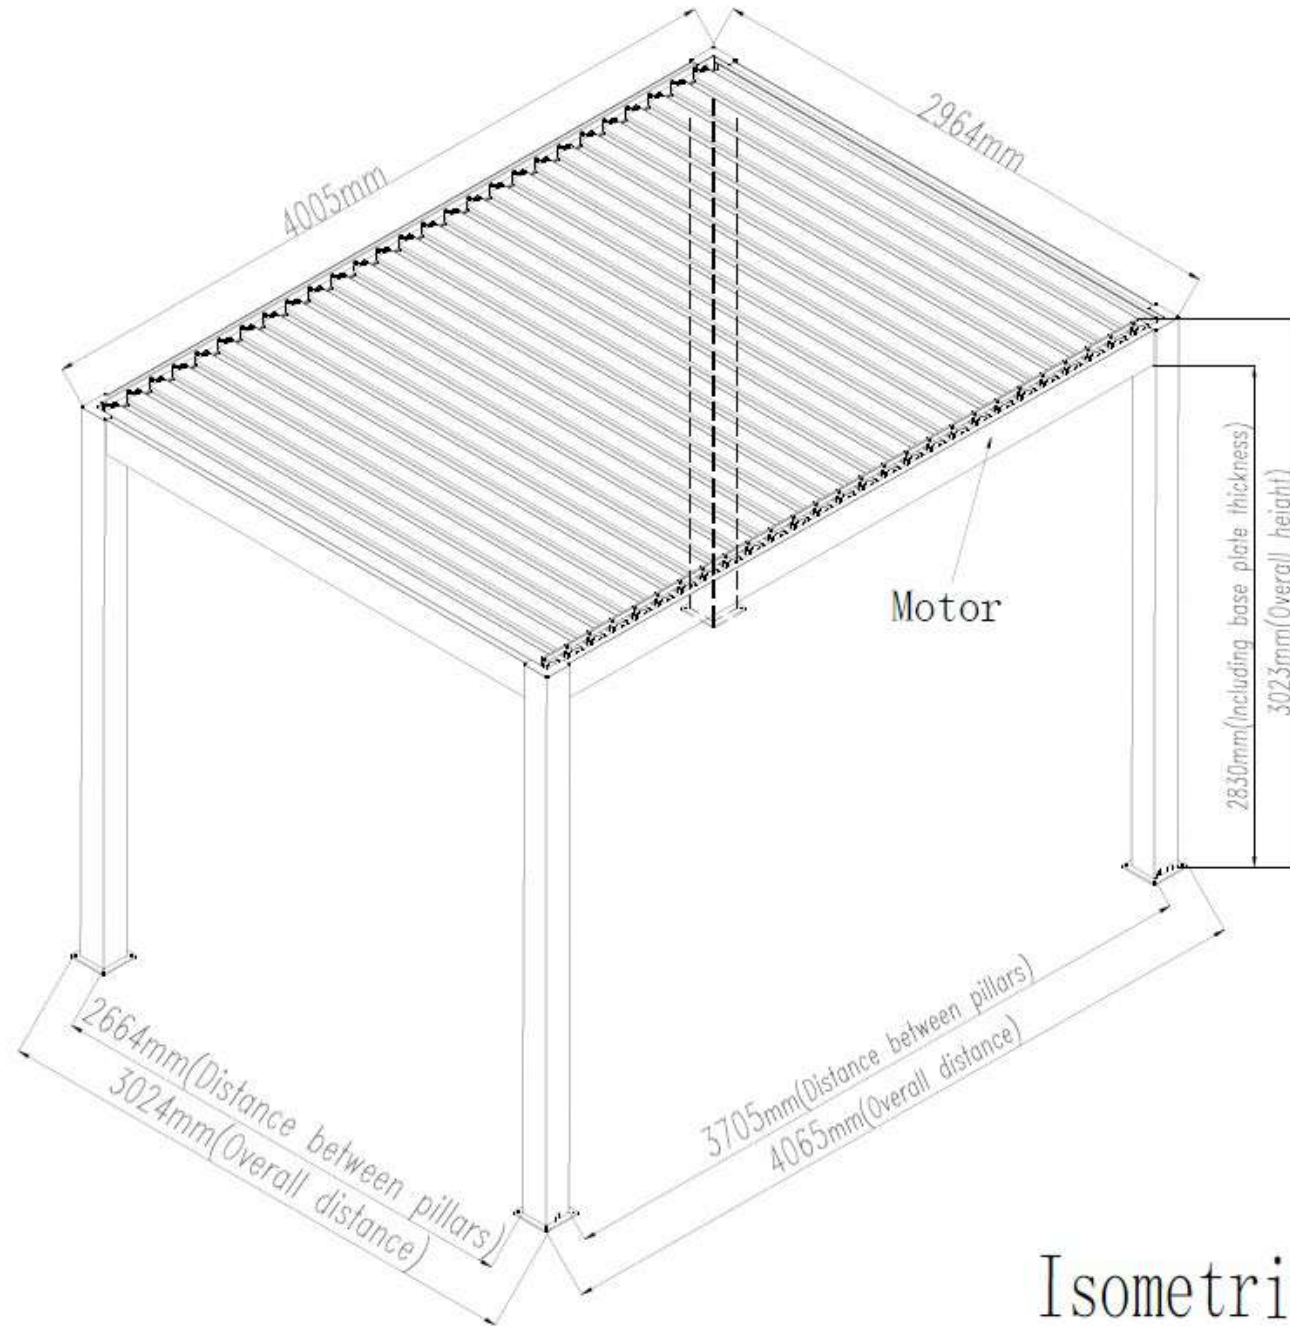

SIZE: 3024X4065mm

Isometric View