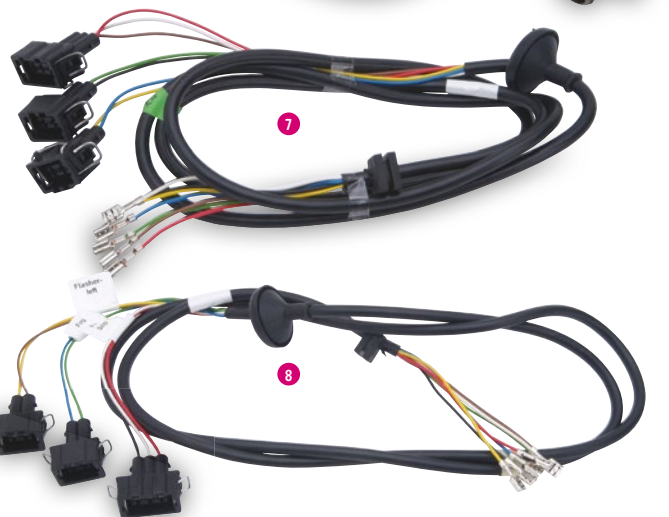

AS8383 7 Core Lighting Cable. Supplied with a 7 pin plug at both ends.

1 AS8384 8 Core Lighting Cable. Supplied with a 13 pin plug at both ends.

2 P0738 7 Core Coiled Cable. Supplied with a 7 pin plug at one end and spade connectors at the other end.

P0738-13 8 Core Coiled Cable. Supplied with a 13 pin plug at one end and spade connectors at the other end.

3 P0739T-13 8 Core Coiled Cable. Supplied with a 13 pin plug at one end. Fitted to the DP120, GH range, HB610, P6/8G, TA5G & TA510G.

4 P1806 13 Pin Plug.

5 P1807 13 Pin Socket.

P1809 8 Core Electrical Cable. Sold per metre

6 P1810-13G1S1 8 Core Coiled Cable. Supplied with a 13 pin plug at one end and spade connectors at the other end. Fitted to the current Horsebox range.

P1810-13 8 Core Coiled Cable. Supplied with a 13 pin plug. Fitted to the TT2515 & TT3017.

P1808-13 8 Core Coiled Cable. Supplied with a 13 pin plug. Fitted to the TT3621.

7 P1815 Wiring Loom. RH, fitted to the current Horsebox range.

8 P1816 Wiring Loom. LH, fitted to the current Horsebox range.

9 P1860 Wiring Harness. 3.5m length of cable with 13 pin socket and provision for R/H fog and L/H reverse. Fitted to the GD4 range.

P1861 Wiring Harness. 4.5m length of cable with 13 pin socket and provision for R/H fog and L/H reverse. Fitted to the GD5 & GX84 ranges.

P1862 Wiring Harness. 5.5m length of cable with 13 pin socket and provision for R/H fog and L/H reverse. Fitted to the GD6, GP106, GP126, GX5 & GX6 ranges.

LIGHTING ACCESSORIES

10 B0085 Bulb Set. Contains a mix of bulbs including brake, indicator, stop/ tail, numberplate and side lamps.

11 F1932PK Cable Clips. Pack of 25. To hold the electrical cable in place along the trailer chassis.

P06624-7-13 Adaptor. Enabling the 7 pin plug from a trailer to be fitted to a vehicle with a 13 pin socket.