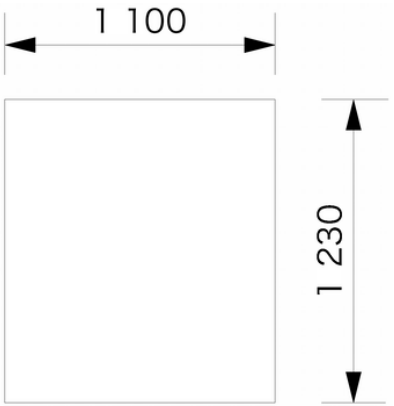

SADIE BEDHEAD

www.interiorcollective.au

Sadie features a curved edge with an elegant piped detail around the perimeter.

THE INTERIOR COLLECTIVE

Specifications:

Standard Sizing
Single: 1100w
King single: 1200w
Double: 1600w
Queen: 1750w
King: 2030w
Super King: 2250w

All sizes measure 1230mm in height. Depth is approximately 100mm.

Extra height can be created.

All pieces are fully upholstered beautifully custom made locally in the Central West of NSW and delivered within 4-6 weeks.

Standard Sizing:

Single

King Single

Double

Queen

King

Super King