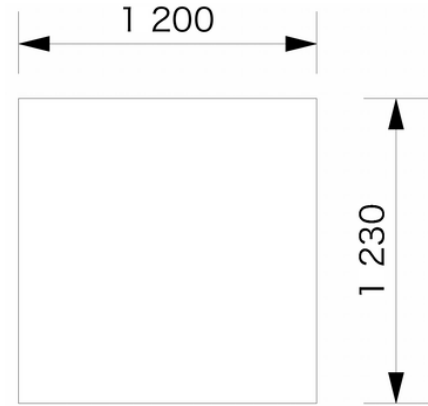

SADIE BEDHEAD

www.interiorcollective.au

Sadie features a curved edge with an elegant piped detail around the perimeter.

THE INTERIOR COLLECTIVE

Specifications:

Standard Sizing
Single: 1100w
King single: 1200w
Double: 1600w
Queen: 1750w
King: 2030w
Super King: 2250w

All sizes measure 1230mm in height. Depth is approximately 100mm.

Extra height can be created.

All pieces are fully upholstered beautifully custom made locally in the Central West of NSW and delivered within 4-6 weeks.

Standard Sizing:

Single

King Single

Double

Queen

King

Super King