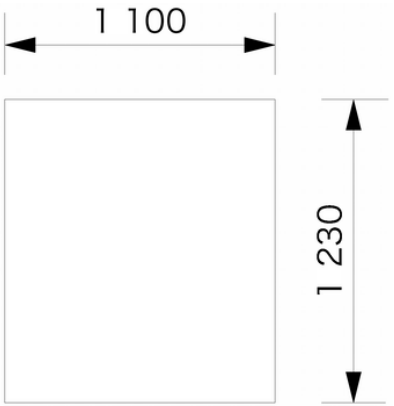

POLLY MEETS CHESTER BEDHEAD

www.interiorcollective.au

The diamond buttoned Chester is a less dense bedhead with a traditional, elegant Chesterfield style.

THE INTERIOR COLLECTIVE

Specifications:

Standard Sizing
Single: 1100w
King single: 1200w
Double: 1600w
Queen: 1750w
King: 2030w
Super King: 2250w

All sizes measure 1230mm in height. Depth is approximately 100mm.

Extra height can be created.

All pieces are fully upholstered beautifully custom made locally in the Central West of NSW and delivered within 4-6 weeks.

Standard Sizing:

Single

King Single

Double

Queen

King

Super King