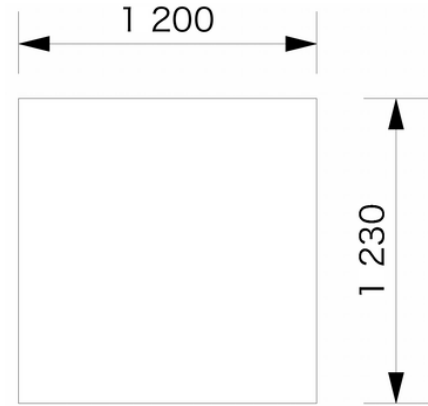

All sizes measure 1230mm in height. Depth is approximately 100mm.

Extra height can be created.

All pieces are fully upholstered beautifully custom made locally in the Central West of NSW and delivered within 4-6 weeks.

Standard Sizing:

Single

King Single

Double

Queen

King

Super King