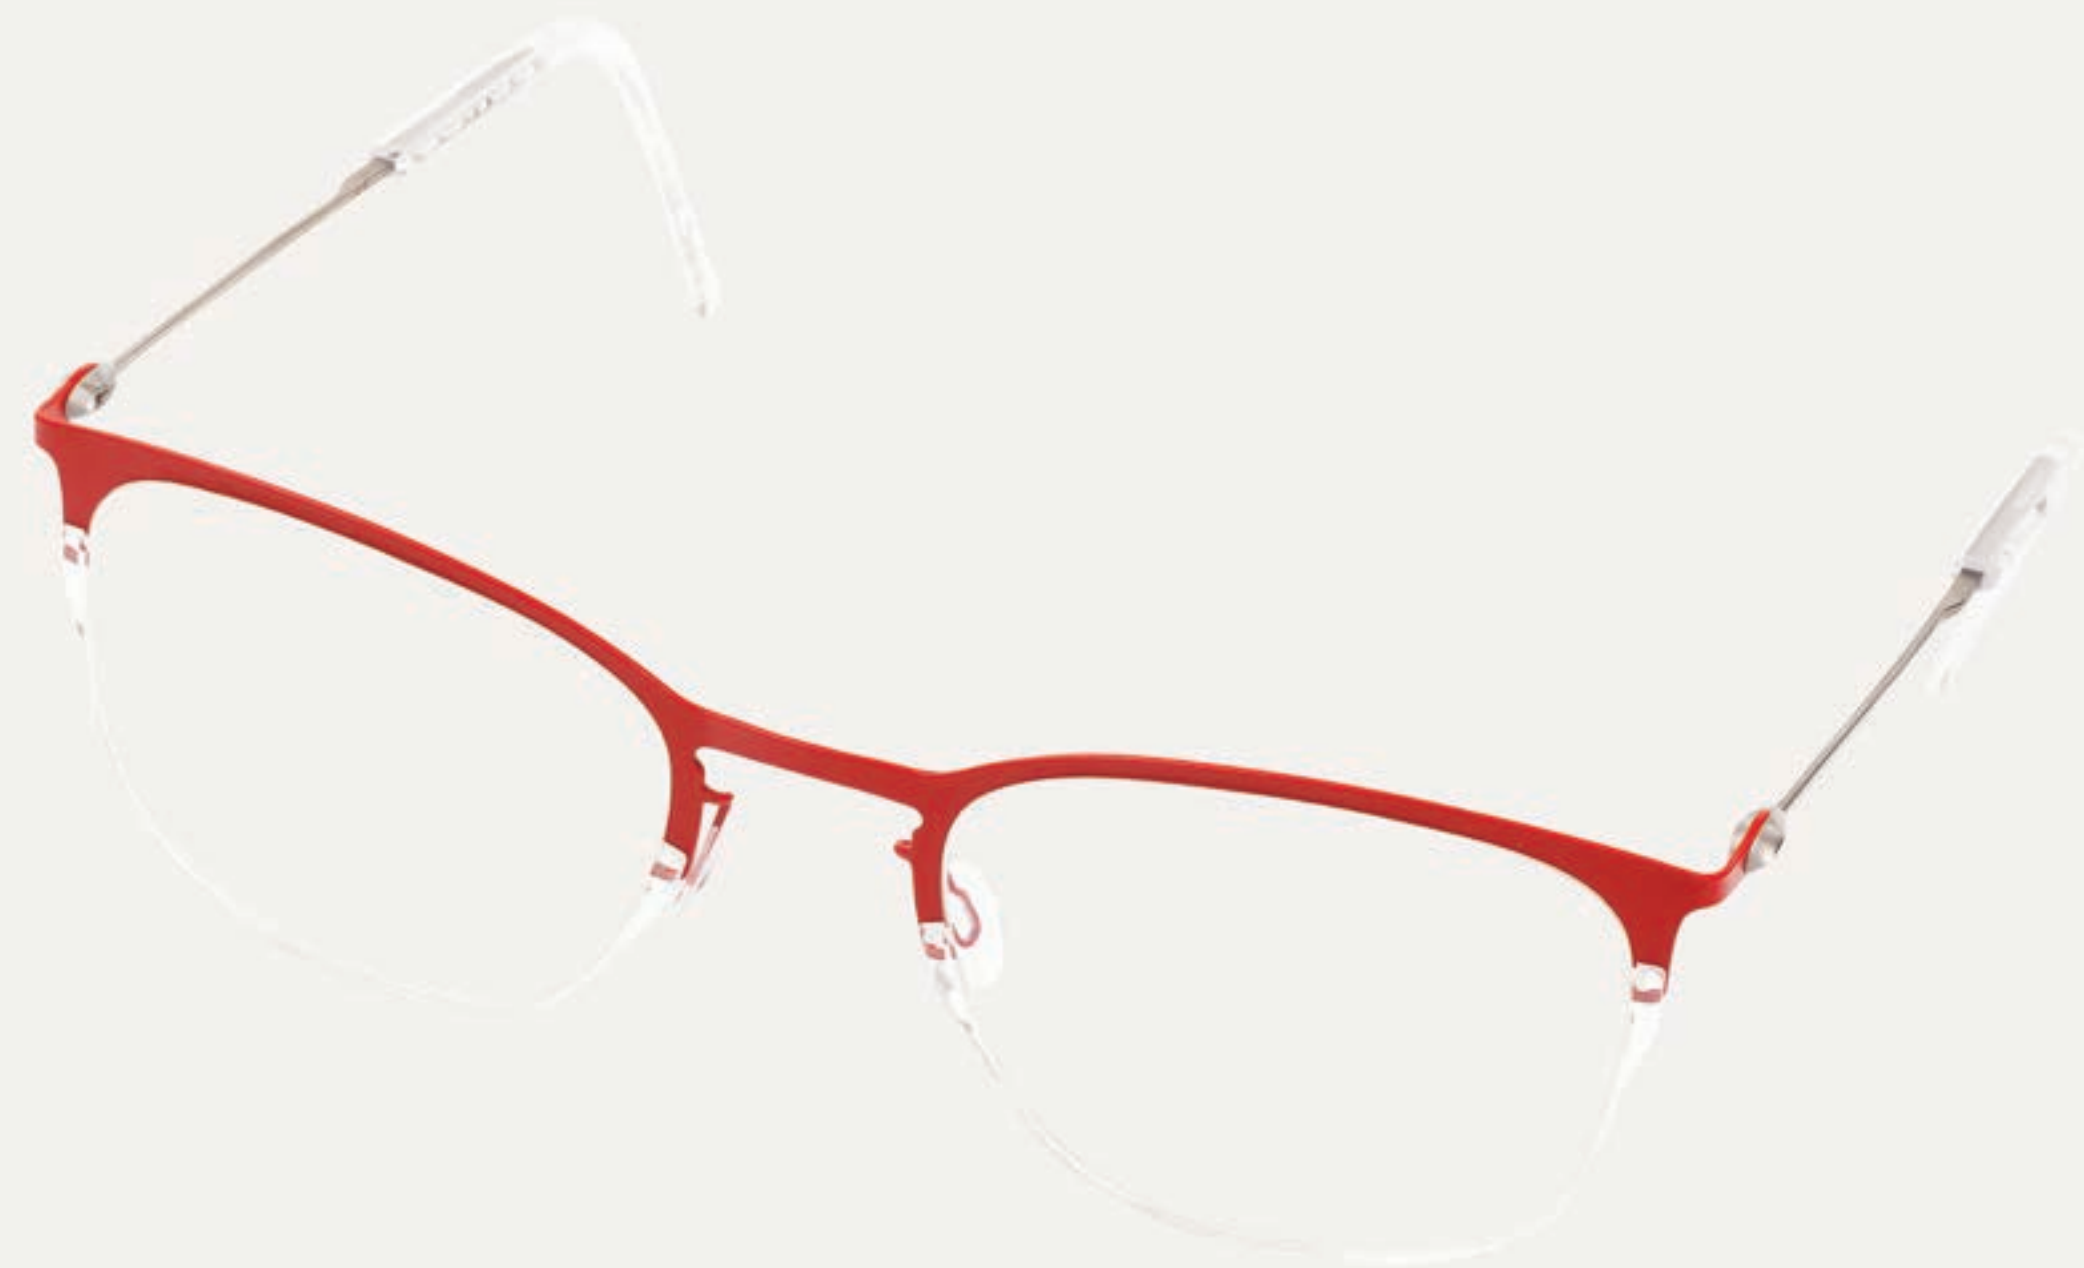

## DETAILS MATTER

1. Patented screw-less design
2. 100% Japanese titanium
3. Adjustable nose pads
4. Adjustable temples (in length)
5. Weightless nylon band
6. Hand painted titanium frame

FEATHER COLLECTION

MATERIAL JAPANESE TITANIUM

MODEL	SIZE	COLORS				
CEFALÙ	140-50-20	 BLU	 FUCSIA	 NERO	 ORO	 ROSSO

FEATHER COLLECTION

MATERIAL JAPANESE TITANIUM

MODEL	SIZE	COLORS											
CERVO	140-54-20	 BIANCO	 BLU	 FUCSIA	 MIELE	 NERO	 ROSSO						

    NERO

    NERO\_BIANCO

FEATHER COLLECTION

MATERIAL JAPANESE TITANIUM

MODEL      SIZE      COLORS

NAVELLI    140-56-20        BLU

    NERO

    NERO\_BIANCO