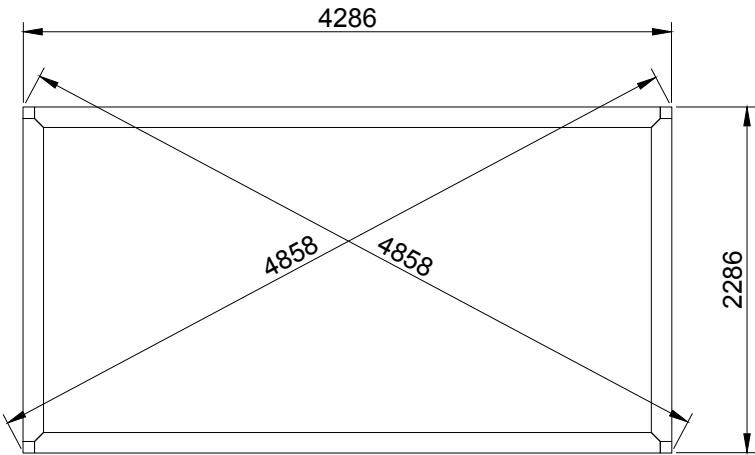

Sauna Cube 4 x 2 with changing room
Foundation