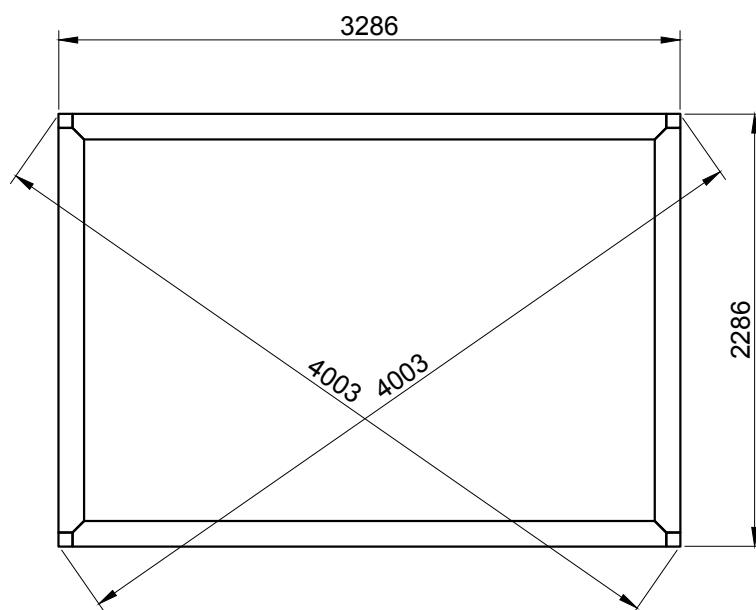

Sauna cube 3 x 2 with changing room
foundation