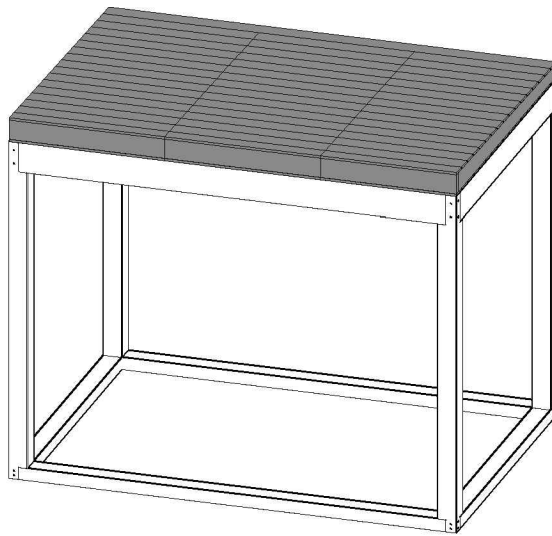

3. Sauna Cube 3 x 2 with changing room

No.	Detail	Pcs	
A0		30	
A1		12	
A2		—	
A3		—	
A4		32	
A5		116	
A6		—	
A7		—	
A8		512	
A9		—	
A10		—	
A11		32	
A12		—	
A13		—	
A14		—	
A15		—	
A16		20	
A17		1 pack	Grill Cabin mida Garden Cube mida
A18		1 pack	Sandūru juostos
A19		—	Saunos mida
A20		1 pack	Langų, Grindų apvadai

Sauna cube 3 x 2 with changing room
foundation

1. Sauna cube 3 x 2 with changing room

1

2

3

4

5

6

2. Sauna cube 3 x 2 with changing room

1

2

3

4

3. Sauna Cube 3 x 2 with changing room

Right view (R)

Front view (F)

Left view (L)

Back view (B)

4. Sauna Cube 3 x 2 with changing room

5. Sauna Cube 3 x 2 with changing room

1

2

5

3