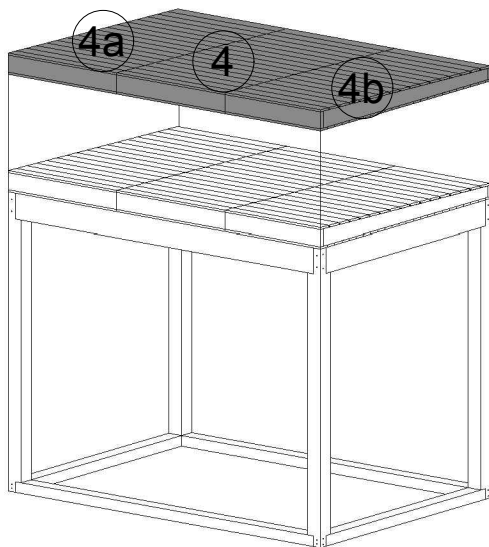

3. Sauna Cube 3 x 2 with changing room

No.	Detail	Pcs	
A0		30	
A1		12	
A2		—	
A3		—	
A4		32	
A5		116	
A6		—	
A7		—	
A8		512	
A9		—	
A10		—	
A11		32	
A12		—	
A13		—	
A14		—	
A15		—	
A16		20	
A17		1 pack	Grill Cabin mida Garden Cube mida
A18		1 pack	Sandūru juostos
A19		—	Saunos mida
A20		1 pack	Langų, Grindų apvadai

Sauna cube 3 x 2 with changing room
foundation

1. Sauna cube 3 x 2 with changing room

1

2

3

4

5

6

2. Sauna cube 3 x 2 with changing room

1

2

3

4

3. Sauna Cube 3 x 2 with changing room

Right view (R)

Front view (F)

Left view (L)

Back view (B)

4. Sauna Cube 3 x 2 with changing room

5. Sauna Cube 3 x 2 with changing room

1

2

5

3