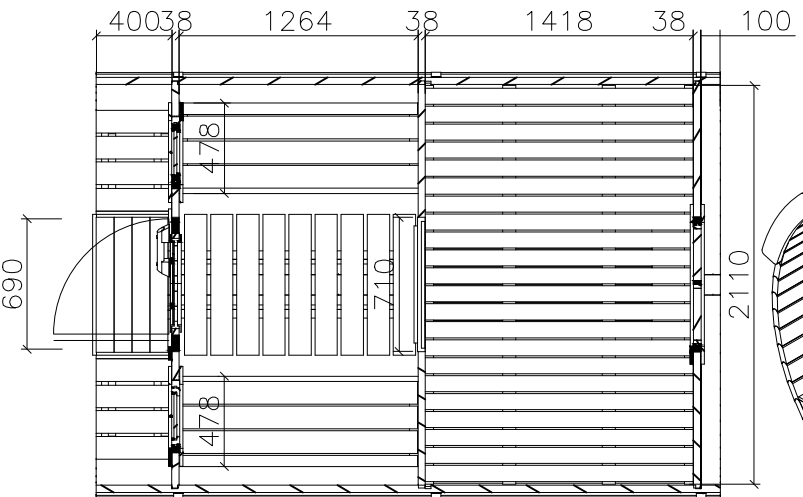

# Sleeping barrel 3.30 x ø2.2

FRONT VIEW

SIDE VIEW

BACK VIEW

CUT VIEW

SECTION A-A