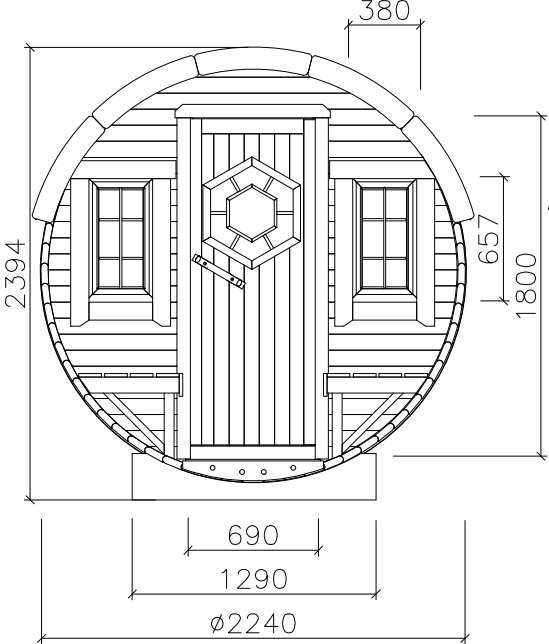

# Sleeping barrel 3.30 x ø2.2

FRONT VIEW

SIDE VIEW

BACK VIEW

CUT VIEW

SECTION A-A