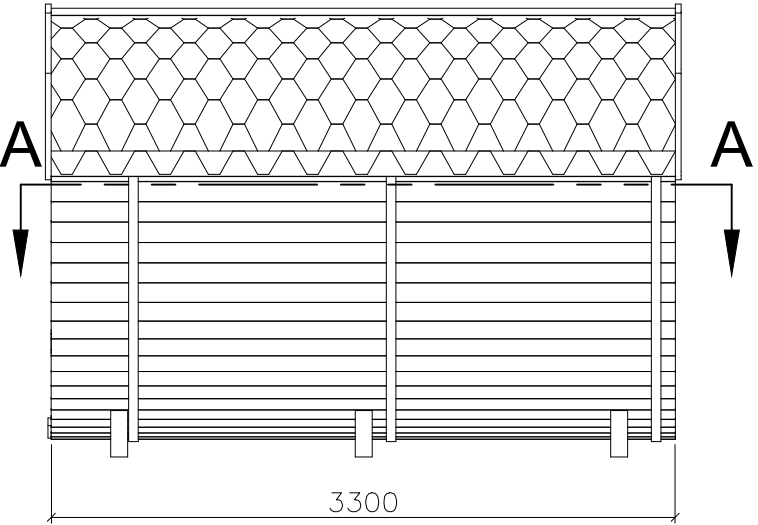

# Sleeping barrel 3.30 x ø2.2

FRONT VIEW

SIDE VIEW

BACK VIEW

CUT VIEW

SECTION A-A