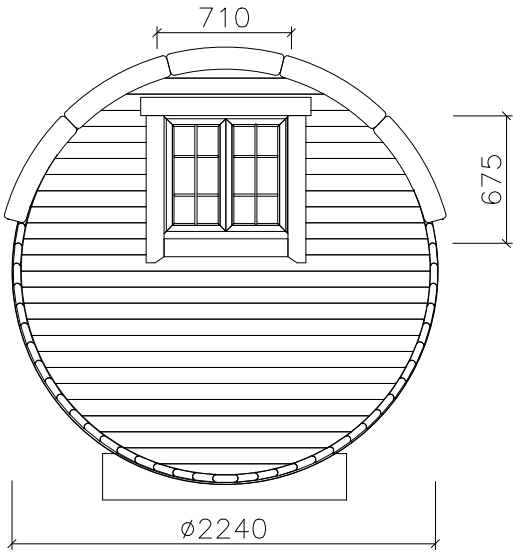

# Sleeping barrel 3.30 x ø2.2

FRONT VIEW

SIDE VIEW

BACK VIEW

CUT VIEW

SECTION A-A