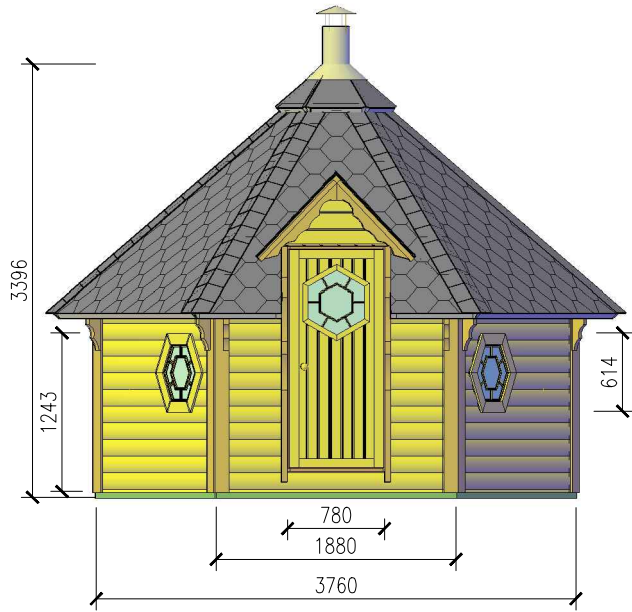

FRONT VIEW

Sauna cabin 9.2

TOP VIEW

SIDE VIEW

CUT VIEW