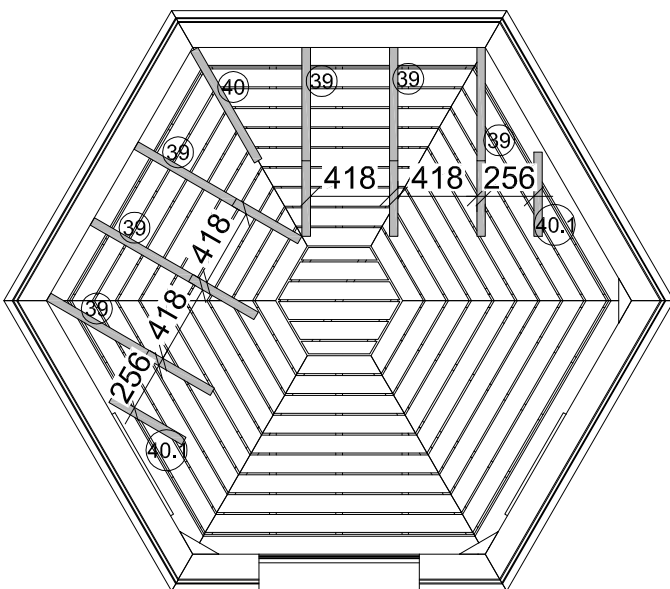

10.Sauna cabin 7