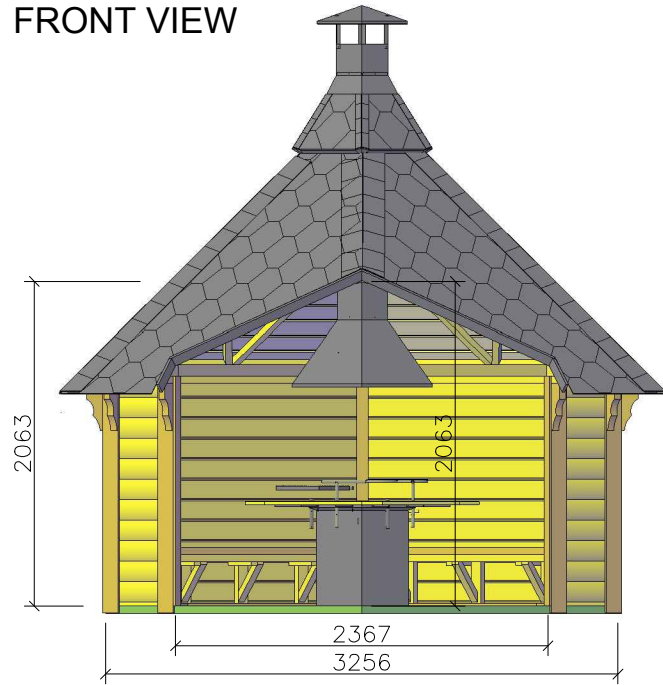

FRONT VIEW

# Open Grill cabin 9.2

TOP VIEW

SIDE VIEW

CUT VIEW