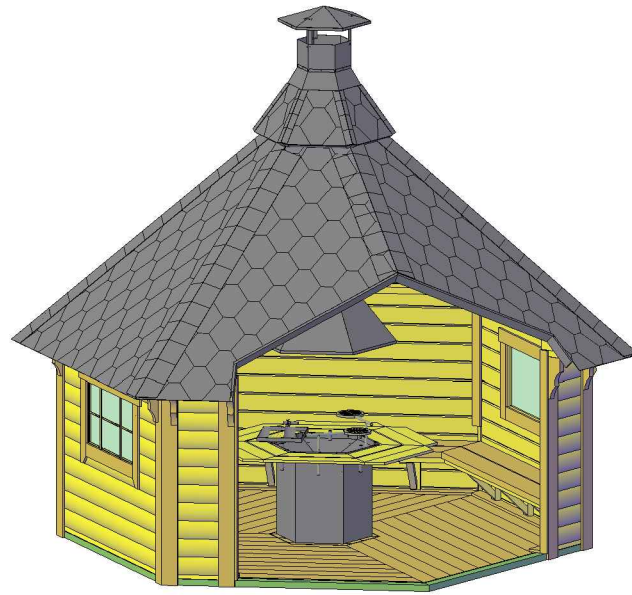

FRONT VIEW

# Open Grill cabin 9.2

TOP VIEW

SIDE VIEW

CUT VIEW