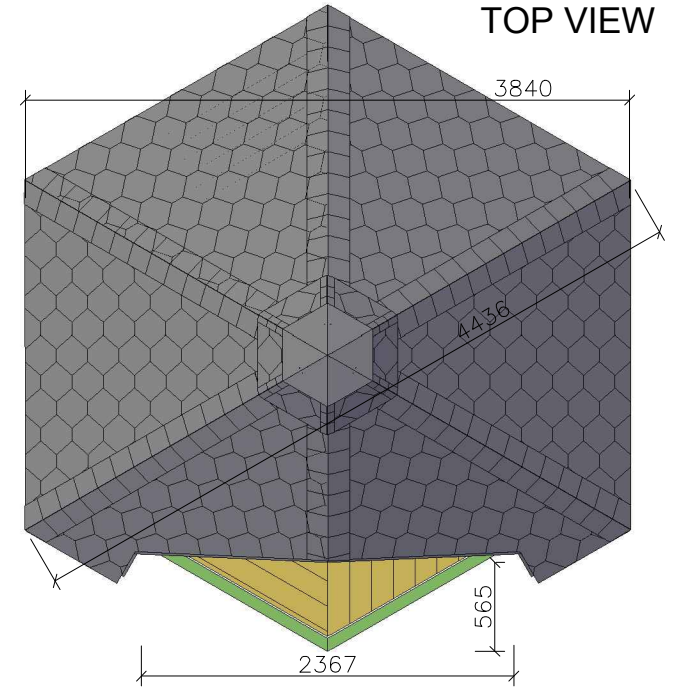

FRONT VIEW

# Open Grill cabin 9.2

TOP VIEW

SIDE VIEW

CUT VIEW