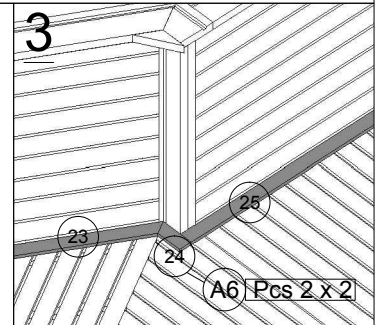

3. GRILL CABIN 9.2 with extension x 2

No.		Detail	Pcs	Dimension (x, y, z) mm	
33			10	200 x 2102 x 18	
34			2	200 x 555 x 18	
35			1	200 x 1960 x 18	
36			6	70 x 777 x 18	
37			6	70 x 1155 x 18	
38			12	70 x 2280 x 18	
39			4	70 x 1709 x 18	
40			2	190 x 1500 x 45	
41			1	1500 x 780 x 65	
42			2	324 x 305 x 28	
43			1	584 x 848 x 63	
44			1	493 x 820 x 63	
45			1	493 x 820 x 63	
46			1	850 x 1080 x 57	
47			1	890 x 1053 x 57	
48			2	880 x 90 x 18	
49			2	70 x 1570 x 18	
50			1	70 x 736 x 18	
51			1	95 x 850 x 18	
52			2	70 x 541 x 18	
53			15	310 x 310 x 115	
54			2	70 x 1828 x 45	9.2 SKS 2
55			2	70 x 2244 x 45	9.2 SKS 1
56			1	70 x 1400 x 45	9.2 SKS 3
57			5	195 x 1828 x 45	9.2 SL 2

1. Grill cabin 9.2 with extension x 2

2. Grill cabin 9.2 with extension x 2

3. Grill cabin 9.2 with extension x 2

4. Grill cabin 9.2 with extension x 2

5. Grill cabin 9.2 with extension x 2

1

2

3

4

5

6. Grill cabin 9.2 with extension x 2

7. Grill cabin 9.2 with extension x 2

8. Grill cabin 9.2 with extension x 2

9. Grill cabin 9.2 with extension x 2

10. Grill cabin 9.2 with extension x 2

11. Grill cabin 9.2 with extension x 2