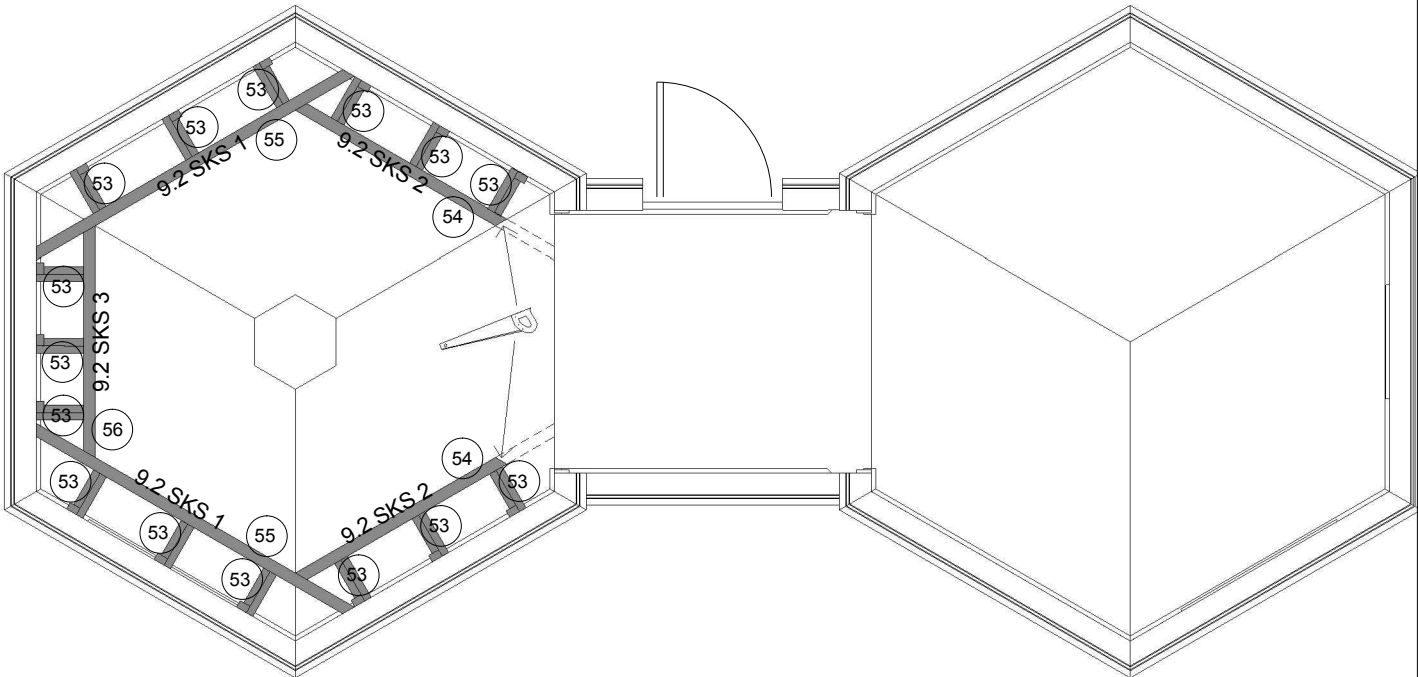

Grill cabin 9.2 with extension x 2

Grill cabin 9.2 with extension x 2

1. GRILL CABIN 9.2 with extension x 2

No.	x y z	Detail	Pcs	Dimension (x, y, z) mm	
1			12	70 x 1880 x 45	
2			2	70 x 2256 x 45	
3			1	1155 x 2256 x 45	
4			1	1155 x 2256 x 45	
5			1	1155 x 1880 x 45	
6			4	1155 x 1880 x 45	
7			2	1155 x 1693 x 45	
8			4	139 x 1155 x 45	
9		 	8	1155 x 195 x 18	
10		 	2	1155 x 195 x 18	
11		 	2	1155 x 195 x 18	
12		 	3	1155 x 195 x 18	
13		 	3	1155 x 120 x 18	
14			4	1155 x 120 x 18	
15			10	2050 x 195 x 45	
16			12	70 x 240 x 45	
17			2	195 x 200 x 45	
18			2	195 x 200 x 45	
19			1	195 x 1956 x 45	
20		 	2	195 x 1106 x 45	

4

5

6. Grill cabin 9.2 with extension x 2

7. Grill cabin 9.2 with extension x 2

8. Grill cabin 9.2 with extension x 2

9. Grill cabin 9.2 with extension x 2

10. Grill cabin 9.2 with extension x 2

11. Grill cabin 9.2 with extension x 2

12. Grill cabin 9.2 with extension x 2

13. Grill cabin 9.2 with extension x 2

14. Grill cabin 9.2 with extension x 2

15. Grill cabin 9.2 with extension x 2

1

2