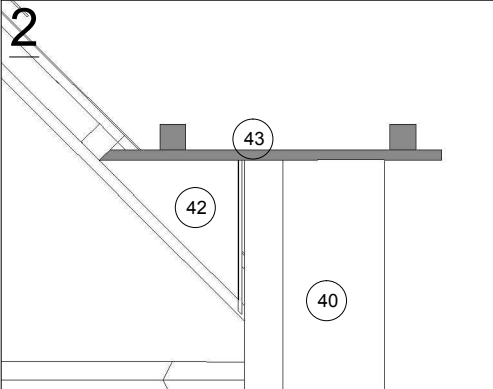

2. GRILL CABIN 9.2 with extension x 2

No.	 Detail	Pcs	Dimension (x, y, z) mm	
21		3	1816 x 2120 x 45	
21.1		1	763 x 881 x 45	
21.2		3	1816 x 2120 x 45	
22		1	1540 x 2230 x 45	
23		10	95 x 1840 x 18	
24		4	95 x 183 x 18	
25		2	95 x 2346 x 18	
26		10	2128 x 2031 x 70	
27		2	2128 x 2031 x 70	
28		1	1379 x 3940 x 70	
29		1	1379 x 3940 x 70	
30		4	293 x 713 x 90	
31		2	70 x 1155 x 18	
32		2	120 x 1155 x 18	

4

5

6. Grill cabin 9.2 with extension x 2

7. Grill cabin 9.2 with extension x 2

8. Grill cabin 9.2 with extension x 2

9. Grill cabin 9.2 with extension x 2

10. Grill cabin 9.2 with extension x 2

11. Grill cabin 9.2 with extension x 2

12. Grill cabin 9.2 with extension x 2

13. Grill cabin 9.2 with extension x 2

14. Grill cabin 9.2 with extension x 2

15. Grill cabin 9.2 with extension x 2

1

2