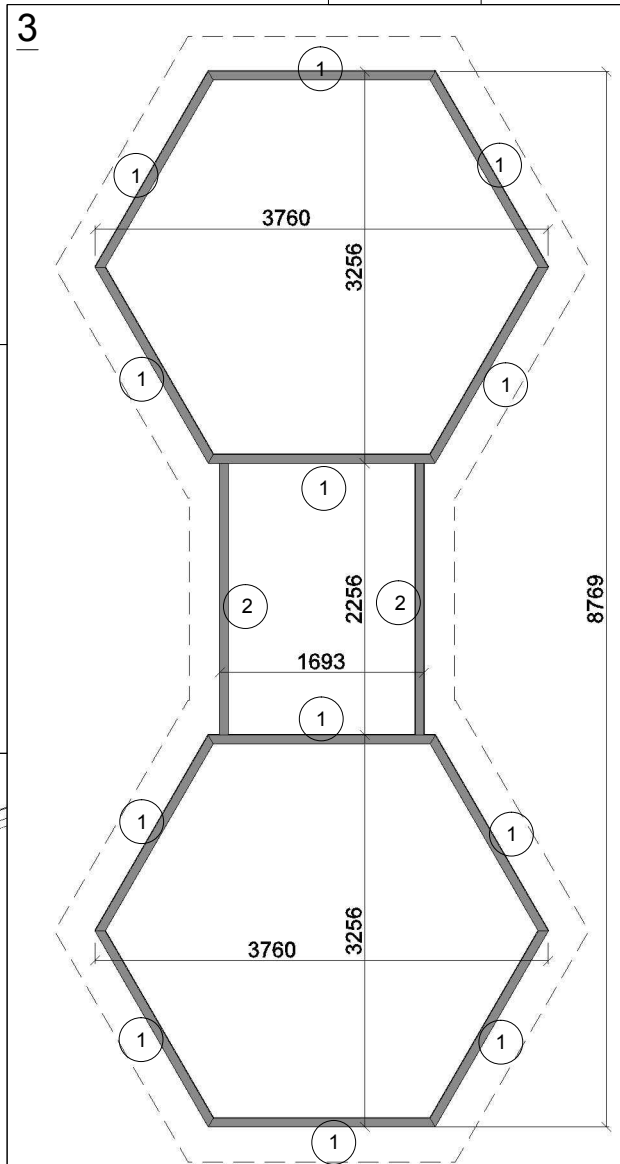

1. Grill cabin 9.2 with extension x 2