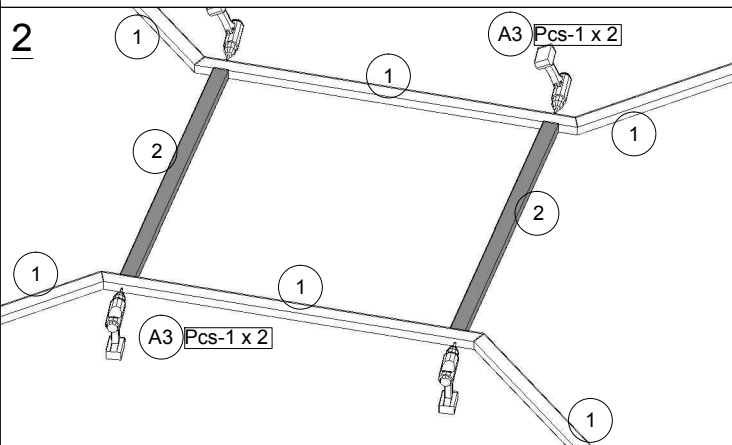

1. Grill cabin 9.2 with extension x 2