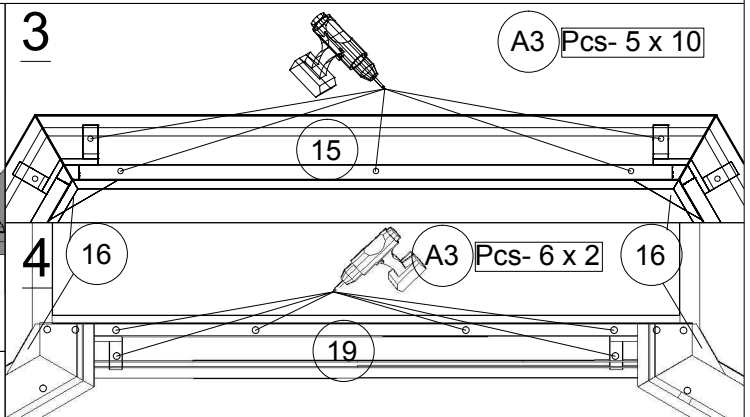

3. GRILL CABIN 9.2 with extension x 2

No.		Detail	Pcs	Dimension (x, y, z) mm	
33			10	200 x 2102 x 18	
34			2	200 x 555 x 18	
35			1	200 x 1960 x 18	
36			6	70 x 777 x 18	
37			6	70 x 1155 x 18	
38			12	70 x 2280 x 18	
39			4	70 x 1709 x 18	
40			2	190 x 1500 x 45	
41			1	1500 x 780 x 65	
42			2	324 x 305 x 28	
43			1	584 x 848 x 63	
44			1	493 x 820 x 63	
45			1	493 x 820 x 63	
46			1	850 x 1080 x 57	
47			1	890 x 1053 x 57	
48			2	880 x 90 x 18	
49			2	70 x 1570 x 18	
50			1	70 x 736 x 18	
51			1	95 x 850 x 18	
52			2	70 x 541 x 18	
53			15	310 x 310 x 115	
54			2	70 x 1828 x 45	9.2 SKS 2
55			2	70 x 2244 x 45	9.2 SKS 1
56			1	70 x 1400 x 45	9.2 SKS 3
57			5	195 x 1828 x 45	9.2 SL 2

1. Grill cabin 9.2 with extension x 2

2. Grill cabin 9.2 with extension x 2

3. Grill cabin 9.2 with extension x 2

4. Grill cabin 9.2 with extension x 2

5. Grill cabin 9.2 with extension x 2

1

2

3

4

5

6. Grill cabin 9.2 with extension x 2

7. Grill cabin 9.2 with extension x 2

8. Grill cabin 9.2 with extension x 2

9. Grill cabin 9.2 with extension x 2

10. Grill cabin 9.2 with extension x 2

11. Grill cabin 9.2 with extension x 2