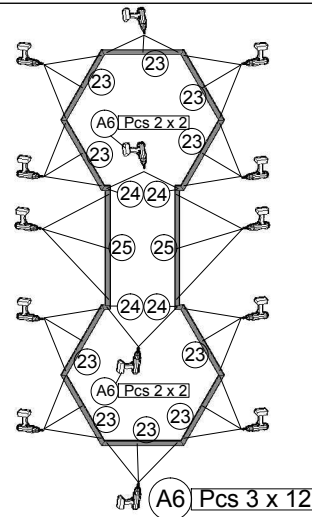

3. GRILL CABIN 9.2 with extension x 2

No.		Detail	Pcs	Dimension (x, y, z) mm	
33			10	200 x 2102 x 18	
34			2	200 x 555 x 18	
35			1	200 x 1960 x 18	
36			6	70 x 777 x 18	
37			6	70 x 1155 x 18	
38			12	70 x 2280 x 18	
39			4	70 x 1709 x 18	
40			2	190 x 1500 x 45	
41			1	1500 x 780 x 65	
42			2	324 x 305 x 28	
43			1	584 x 848 x 63	
44			1	493 x 820 x 63	
45			1	493 x 820 x 63	
46			1	850 x 1080 x 57	
47			1	890 x 1053 x 57	
48			2	880 x 90 x 18	
49			2	70 x 1570 x 18	
50			1	70 x 736 x 18	
51			1	95 x 850 x 18	
52			2	70 x 541 x 18	
53			15	310 x 310 x 115	
54			2	70 x 1828 x 45	9.2 SKS 2
55			2	70 x 2244 x 45	9.2 SKS 1
56			1	70 x 1400 x 45	9.2 SKS 3
57			5	195 x 1828 x 45	9.2 SL 2

1. Grill cabin 9.2 with extension x 2

2. Grill cabin 9.2 with extension x 2

3. Grill cabin 9.2 with extension x 2

4. Grill cabin 9.2 with extension x 2

5. Grill cabin 9.2 with extension x 2

1

2

3

4

5

6. Grill cabin 9.2 with extension x 2

7. Grill cabin 9.2 with extension x 2

8. Grill cabin 9.2 with extension x 2

9. Grill cabin 9.2 with extension x 2

10. Grill cabin 9.2 with extension x 2

11. Grill cabin 9.2 with extension x 2