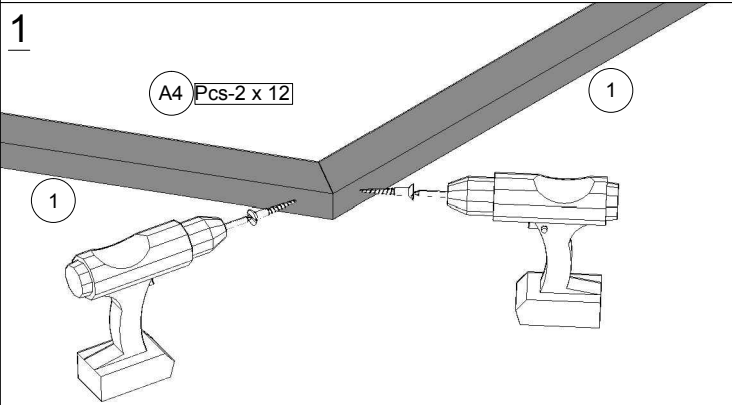

1. Grill cabin 9.2 with extension x 2