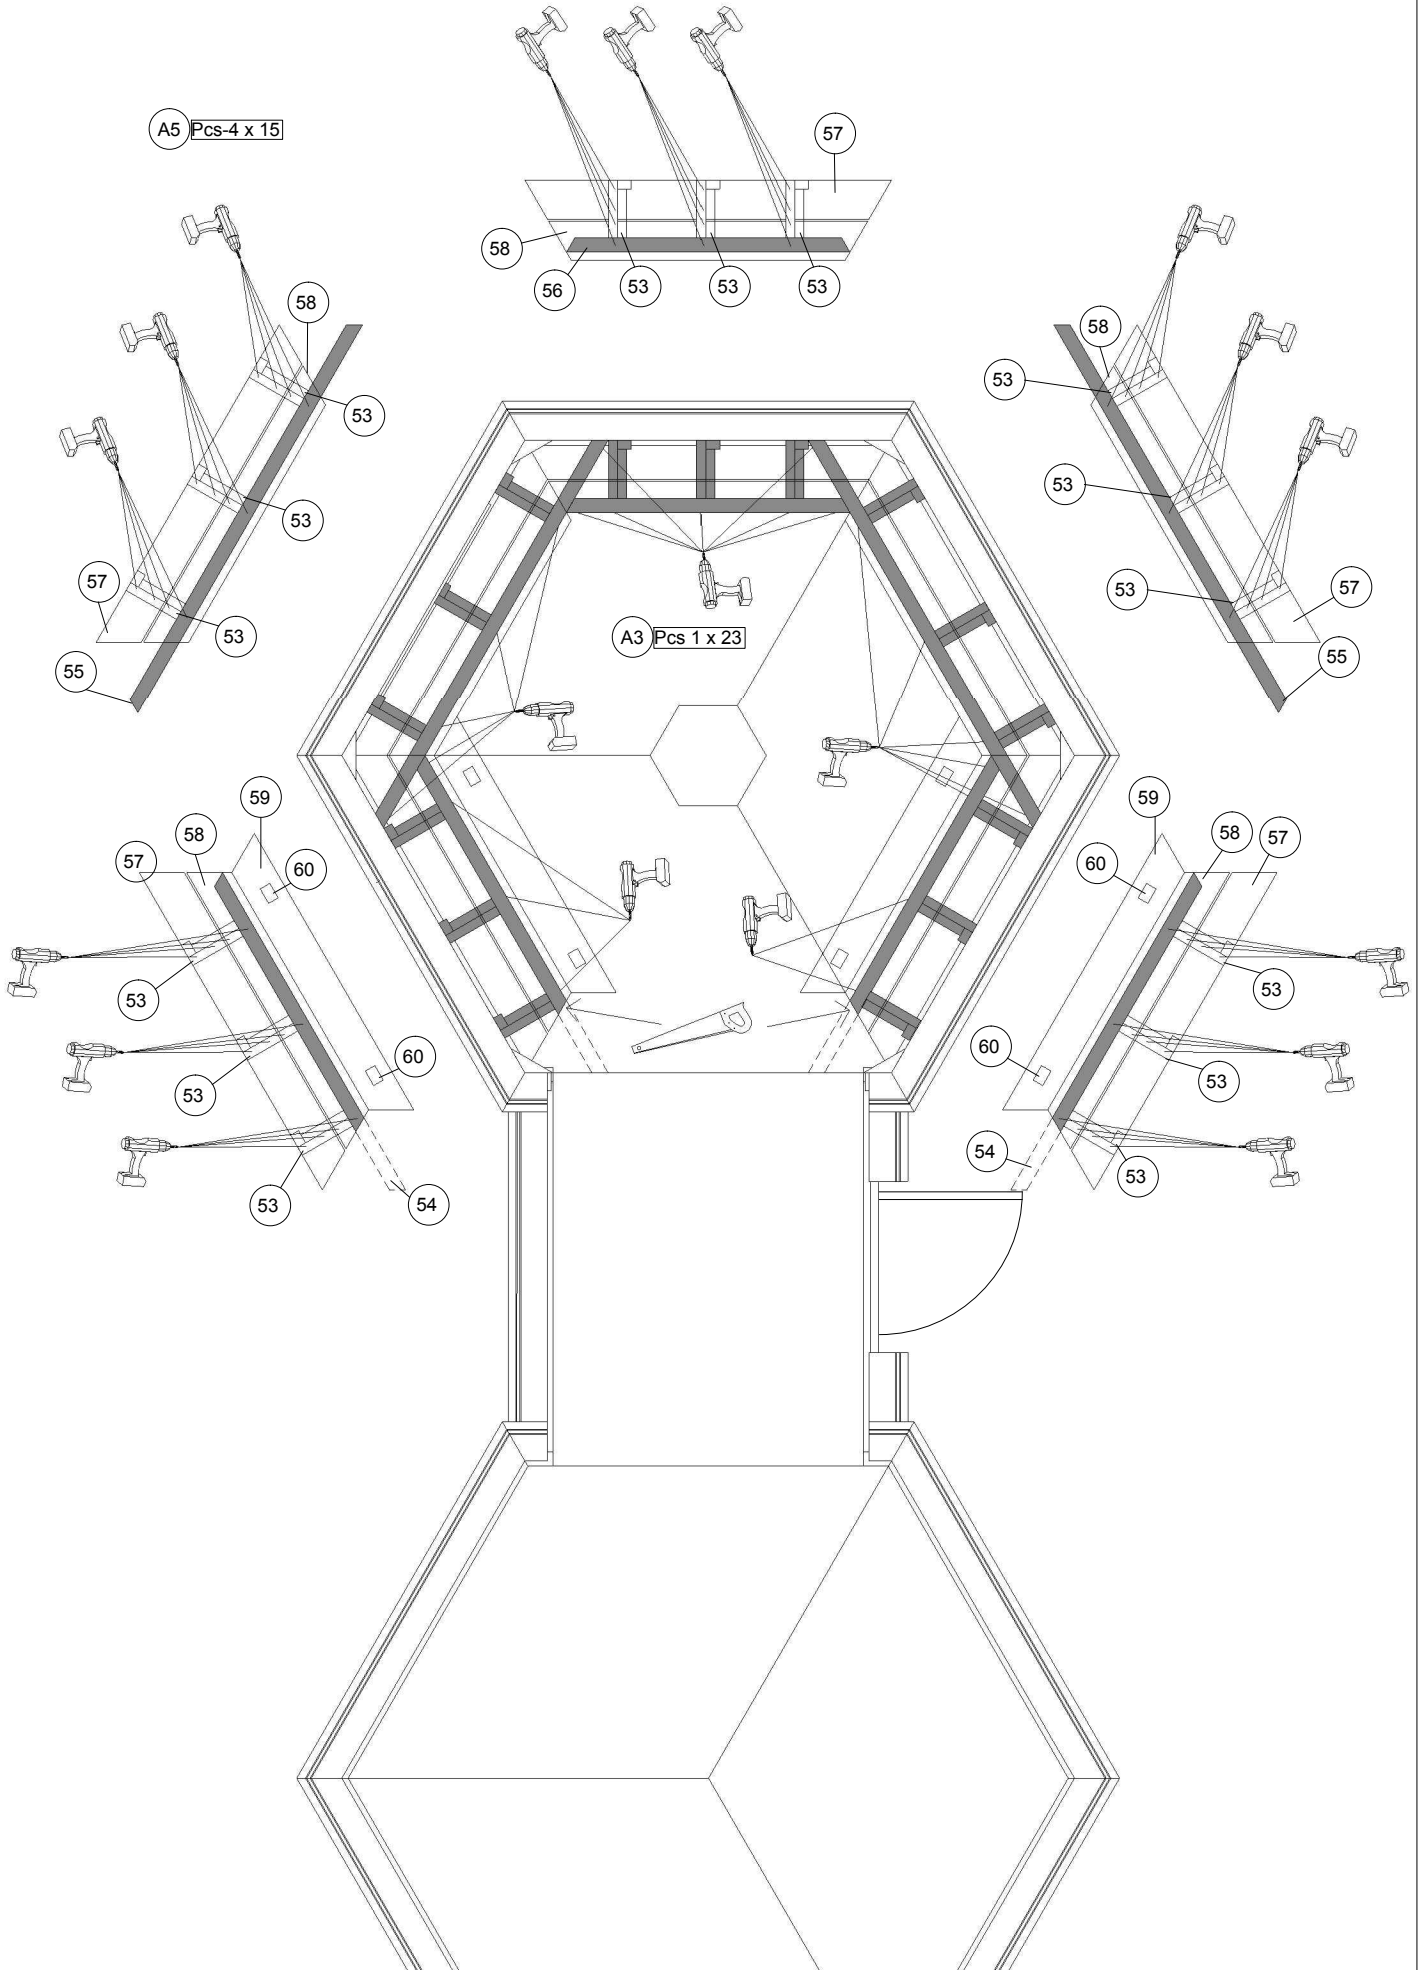

Grill cabin 9.2 with extension x 2

Grill cabin 9.2 with extension x 2

1. GRILL CABIN 9.2 with extension x 2

No.	x y z	Detail	Pcs	Dimension (x, y, z) mm	
1			12	70 x 1880 x 45	
2			2	70 x 2256 x 45	
3			1	1155 x 2256 x 45	
4			1	1155 x 2256 x 45	
5			1	1155 x 1880 x 45	
6			4	1155 x 1880 x 45	
7			2	1155 x 1693 x 45	
8			4	139 x 1155 x 45	
9		 	8	1155 x 195 x 18	
10		 	2	1155 x 195 x 18	
11		 	2	1155 x 195 x 18	
12		 	3	1155 x 195 x 18	
13		 	3	1155 x 120 x 18	
14			4	1155 x 120 x 18	
15			10	2050 x 195 x 45	
16			12	70 x 240 x 45	
17			2	195 x 200 x 45	
18			2	195 x 200 x 45	
19			1	195 x 1956 x 45	
20		 	2	195 x 1106 x 45	

2. GRILL CABIN 9.2 with extension x 2

No.	 Detail	Pcs	Dimension (x, y, z) mm	
21		3	1816 x 2120 x 45	
21.1		1	763 x 881 x 45	
21.2		3	1816 x 2120 x 45	
22		1	1540 x 2230 x 45	
23		10	95 x 1840 x 18	
24		4	95 x 183 x 18	
25		2	95 x 2346 x 18	
26		10	2128 x 2031 x 70	
27		2	2128 x 2031 x 70	
28		1	1379 x 3940 x 70	
29		1	1379 x 3940 x 70	
30		4	293 x 713 x 90	
31		2	70 x 1155 x 18	
32		2	120 x 1155 x 18	

4

5

6. Grill cabin 9.2 with extension x 2

7. Grill cabin 9.2 with extension x 2

8. Grill cabin 9.2 with extension x 2

9. Grill cabin 9.2 with extension x 2

10. Grill cabin 9.2 with extension x 2

11. Grill cabin 9.2 with extension x 2

12. Grill cabin 9.2 with extension x 2

13. Grill cabin 9.2 with extension x 2

14. Grill cabin 9.2 with extension x 2

15. Grill cabin 9.2 with extension x 2

1

2