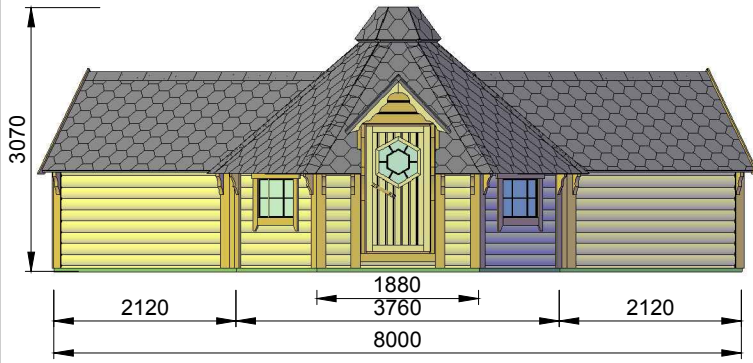

FRONT VIEW

Camping cabin 9.2
with double extensions

TOP VIEW

SIDE VIEW

PLAN

3D CUT