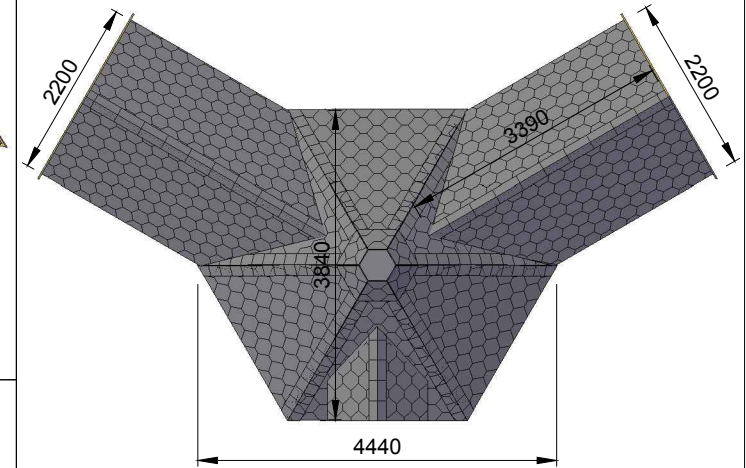

FRONT VIEW

Camping cabin 9.2
with double extensions

TOP VIEW

SIDE VIEW

PLAN

3D CUT