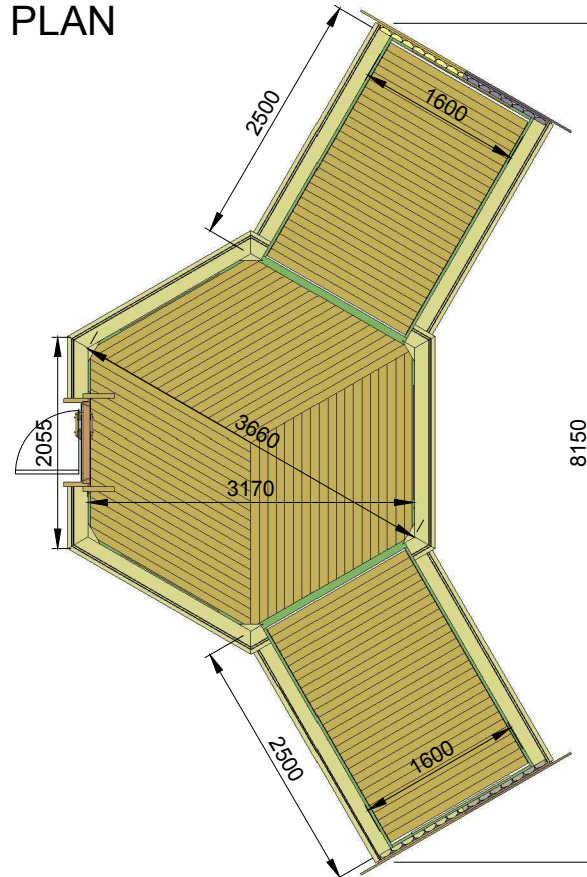

FRONT VIEW

Camping cabin 9.2
with double extensions

TOP VIEW

SIDE VIEW

PLAN

3D CUT