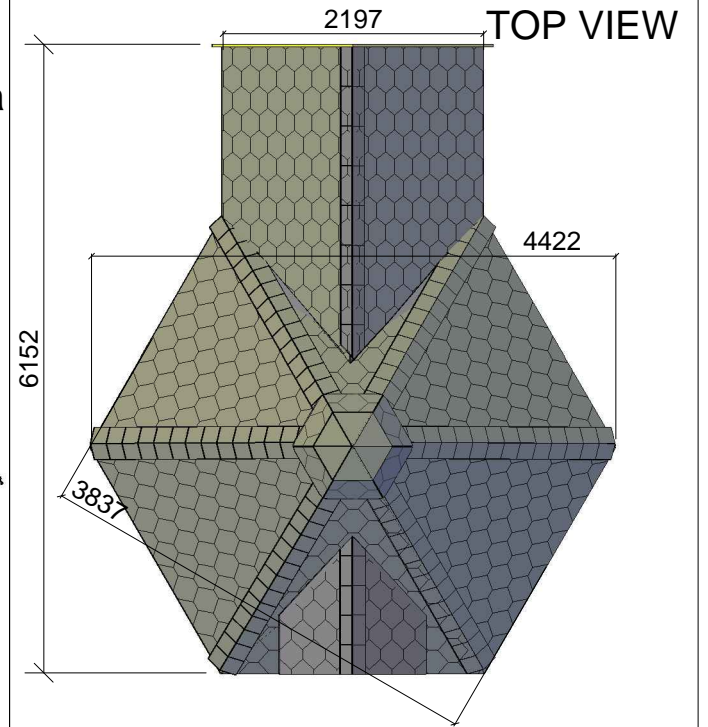

FRONT VIEW

Grill cabin 9.2 with extension sauna

TOP VIEW

SIDE VIEW

CUT VIEW