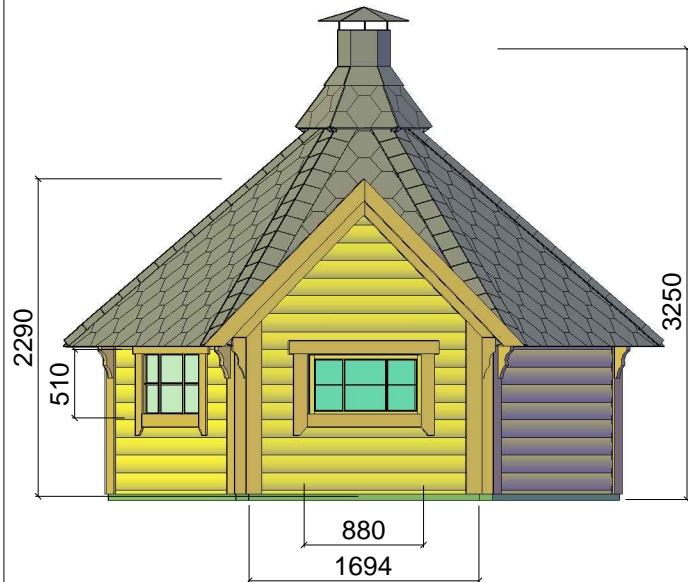

FRONT VIEW

Grill cabin 9.2 with extension sauna

TOP VIEW

SIDE VIEW

CUT VIEW