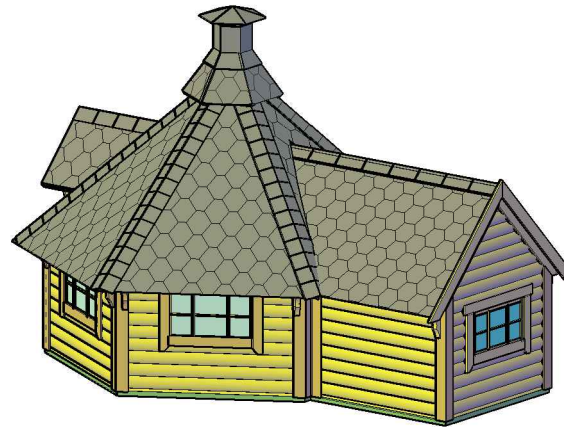

FRONT VIEW

Grill cabin 9.2 with extension sauna

TOP VIEW

SIDE VIEW

CUT VIEW