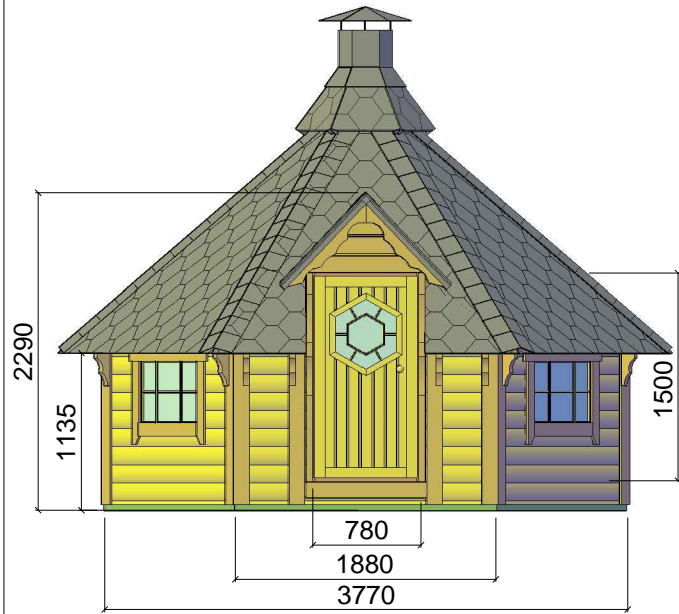

FRONT VIEW

Grill cabin 9.2 with extension sauna

TOP VIEW

SIDE VIEW

CUT VIEW