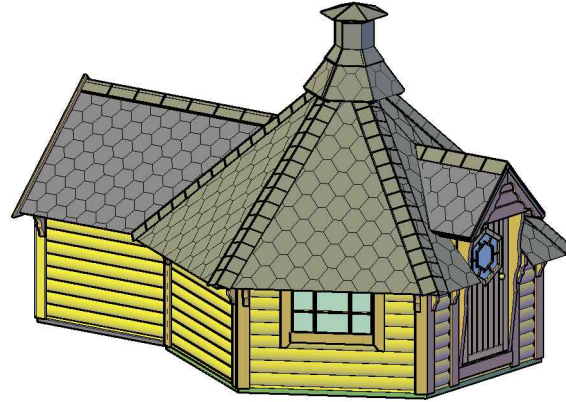

FRONT VIEW

Grill cabin 9.2 with extension sauna

TOP VIEW

SIDE VIEW

CUT VIEW