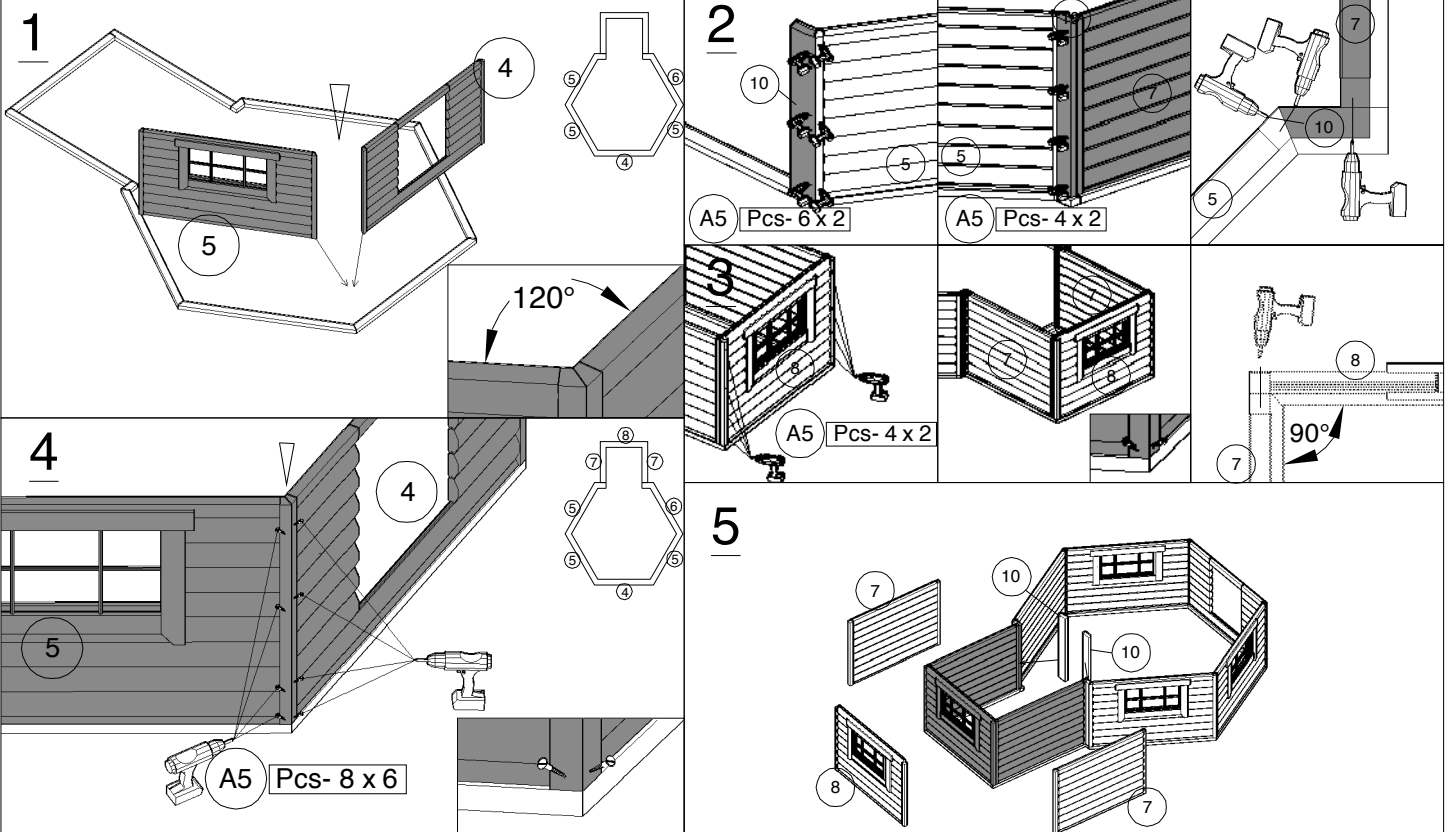

2- Grill cabin 9.2 with extension