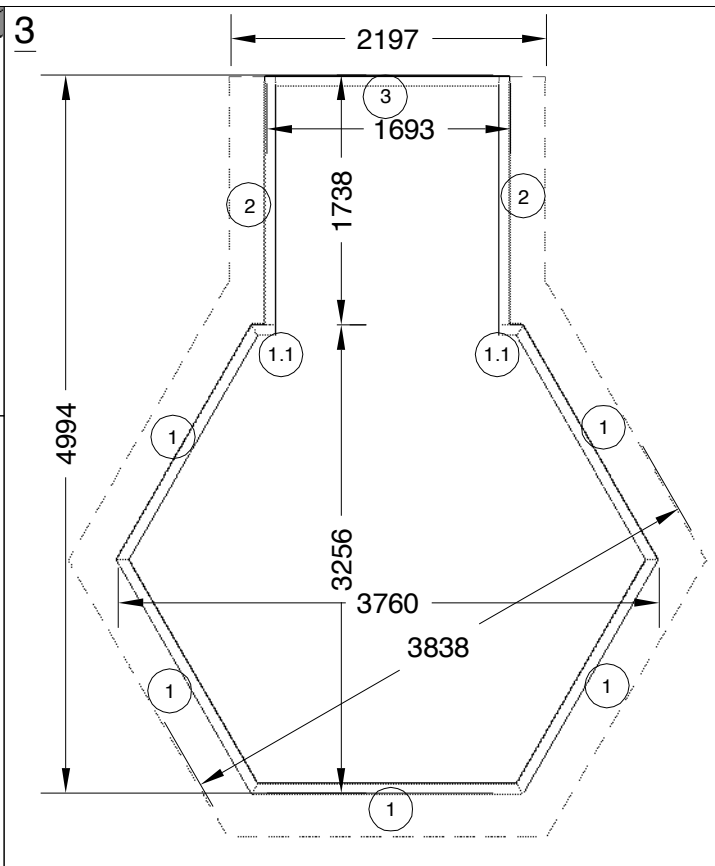

1- Grill cabin 9.2 with extension