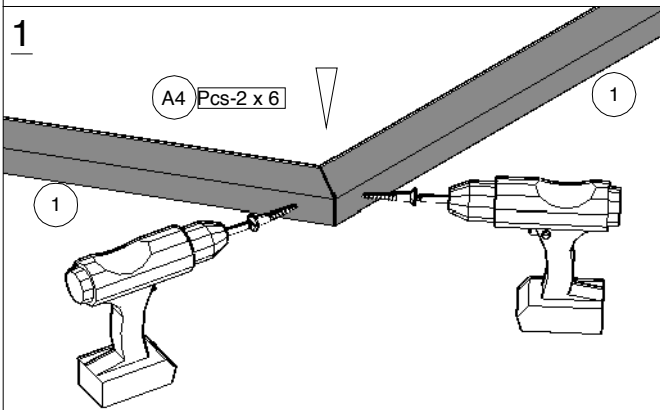

1- Grill cabin 9.2 with extension