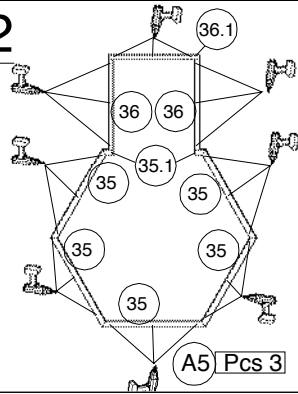

5. GRILL CABIN- 9.2 with extension

No.		Detail	Pcs	Dimention (x, y, z) mm
A0			34	317 x 1000 x 3
A1			4	100 x 1100 x 3
A2			120	335 x 250 x 3
A3			130	5 x 100
A4			20	6 x 80
A5			240	4 x 70
A6			256	3.5 x 45
A7			45	3 x 30
A8			15	3 x 16
A9			32	4.2 x 13
A10			1 p	2.5 x 20
A11			3	2 x 50
A12			3	4 x 53
A13			1	315 x 640 x 25
A14			2	195 x 595 x 25
A15			3	12 x 1300
A16			3	_____
A17			1	_____
A18			1	_____

1- Grill cabin 9.2 with extension

2- Grill cabin 9.2 with extension

3- Grill cabin 9.2 with extension

4- Grill cabin 9.2 with extension

5.Grill cabin - 9.2 with extension

6 - Grill cabin 9.2 with extension

1

2

3

4

5

7- Grill cabin 9.2 with extension

8- Grill cabin 9.2 with extension

9- Grill cabin 9.2 with extension