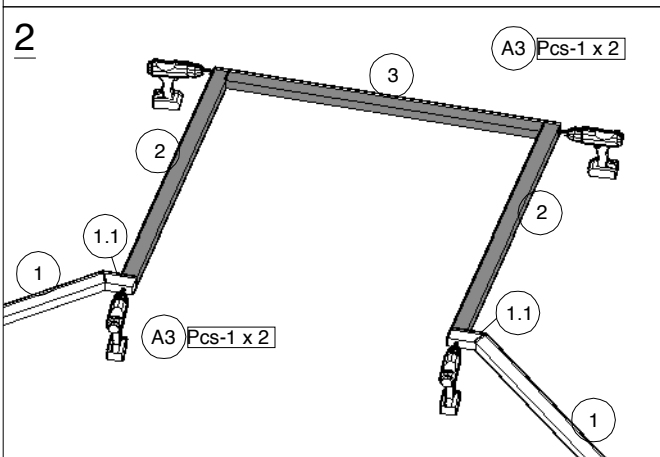

1- Grill cabin 9.2 with extension