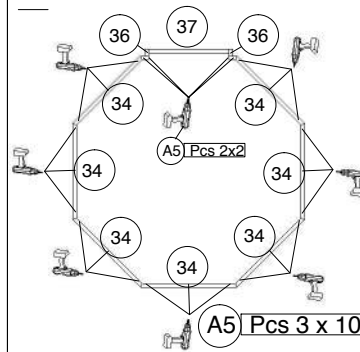

5. Grill cabin 16.5 with extension sauna

1

2

3

4

5