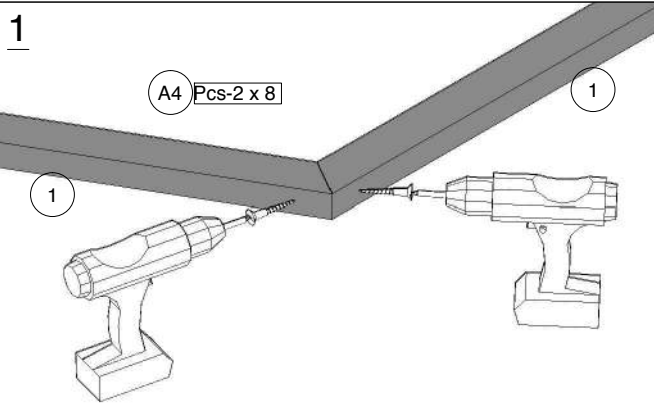

1. Grill cabin 16.5 with extension sauna