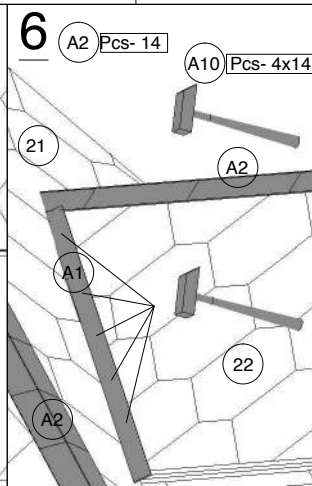

12. Grill cabin 16.5 with extension sauna