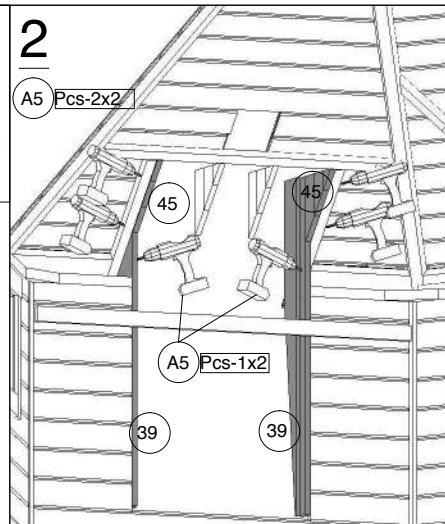

6. GRILL CABIN- 16.5 with extension sauna

No.		Detail	Pcs	Dimension (x, y, z) mm
A0			40	317 x 1000 x 3
A1			2 2	100 x 1500 x 3 100 x 2500 x 3
A2			150	335 x 250 x 3
A3			101	5 x 100
A4			36	6 x 80
A5			423	4 x 70
A6			335	3.5 x 45
A7			45	3 x 30
A8			20	3 x 16
A9			42	4.2 x 13
A10			2 p	2.5 x 20
A11			4	2 x 50
A12			4	4 x 53
A13			1	315 x 640 x 25
A14			3	195 x 595 x 25
A15			4	12 x 2250
A16			4	_____
A17			2	_____
A18			2	_____
A19			1	_____
A20			1	_____

1. Grill cabin 16.5 with extension sauna

2. Grill cabin 16.5 with extension sauna

3. Grill cabin 16.5 with extension sauna

4. Grill cabin 16.5 with extension sauna

5. Grill cabin 16.5 with extension sauna

1

2

3

4

5

6. Grill cabin 16.5 with extension sauna

7. Grill cabin 16.5 with extension sauna

9. Grill cabin 16.5 with extension sauna

10. Grill cabin 16.5 with extension sauna

11. Grill cabin 16.5 with extension sauna

12. Grill cabin 16.5 with extension sauna

13. Grill cabin 16.5 with extension sauna

14. Grill cabin 16.5 with extension sauna