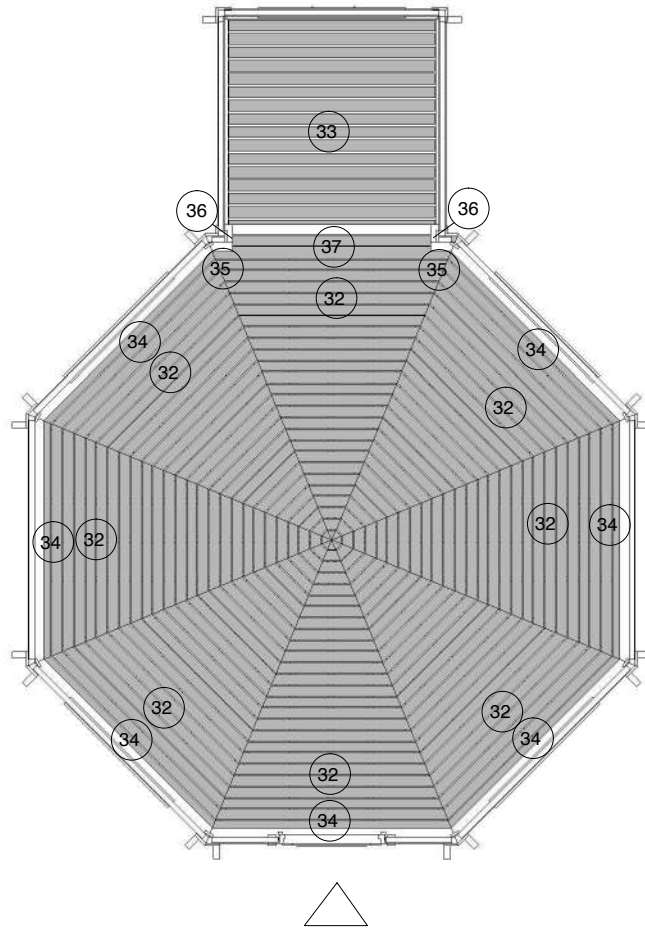

Grill cabin 16.5 with extension sauna

Grill cabin 16.5 with extension sauna

1

1. GRILL CABIN- 16.5 with extension sauna

No.	x/z y	Detail	Pcs	Dimension (x, y, z) mm
1			7	70 x 1880 x 45
1.1			2	70 x 170 x 45
2			2	70 x 2545 x 45
3			1	70 x 1553 x 45
4			1	1155 x 1880 x 45
5			2	1155 x 1880 x 45
5a			2	1155 x 1880 x 45
6			2	1155 x 1880 x 45
7			2	1155 x 2500 x 45
8			1	1155 x 1693 x 45
9			1	1195 x 1870 x 45
9.1			1	70 x 1775 x 18
9.2			1	2350 x 1604 x 45
10			2	139 x 1155 x 45
11		 	6	1155 x 195 x 18
11.1		 	2	1155 x 120 x 18
11.2		 	2	1155 x 120 x 18
12		 	2	1155 x 195 x 18
12.1			2	1155 x 120 x 18

6. GRILL CABIN- 16.5 with extension sauna

No.		Detail	Pcs	Dimension (x, y, z) mm
A0			40	317 x 1000 x 3
A1			2 2	100 x 1500 x 3 100 x 2500 x 3
A2			150	335 x 250 x 3
A3			101	5 x 100
A4			36	6 x 80
A5			423	4 x 70
A6			335	3.5 x 45
A7			45	3 x 30
A8			20	3 x 16
A9			42	4.2 x 13
A10			2 p	2.5 x 20
A11			4	2 x 50
A12			4	4 x 53
A13			1	315 x 640 x 25
A14			3	195 x 595 x 25
A15			4	12 x 2250
A16			4	_____
A17			2	_____
A18			2	_____
A19			1	_____
A20			1	_____

1. Grill cabin 16.5 with extension sauna

2. Grill cabin 16.5 with extension sauna

3. Grill cabin 16.5 with extension sauna

4. Grill cabin 16.5 with extension sauna

5. Grill cabin 16.5 with extension sauna

1

2

3

4

5

6. Grill cabin 16.5 with extension sauna

7. Grill cabin 16.5 with extension sauna

9. Grill cabin 16.5 with extension sauna