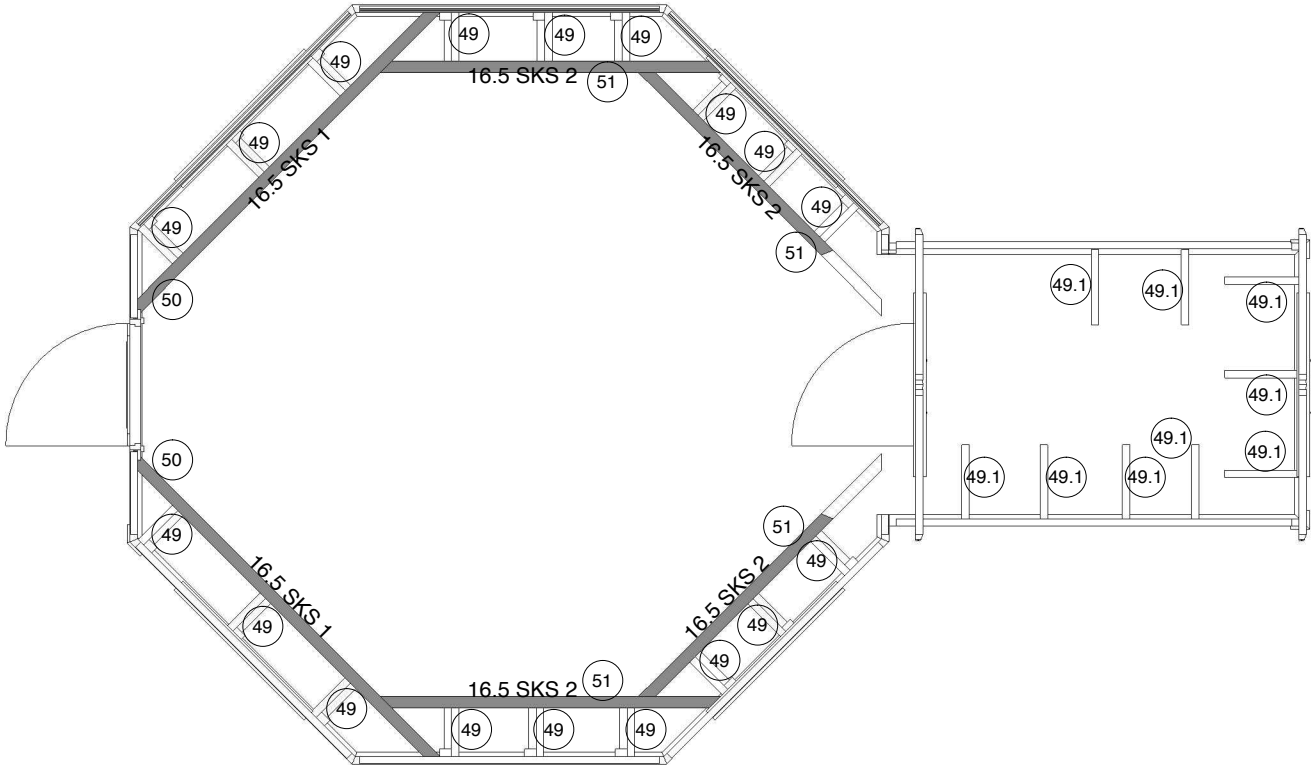

Grill cabin 16.5 with extension sauna

Grill cabin 16.5 with extension sauna

1

1. GRILL CABIN- 16.5 with extension sauna

No.	x/z y	Detail	Pcs	Dimension (x, y, z) mm
1			7	70 x 1880 x 45
1.1			2	70 x 170 x 45
2			2	70 x 2545 x 45
3			1	70 x 1553 x 45
4			1	1155 x 1880 x 45
5			2	1155 x 1880 x 45
5a			2	1155 x 1880 x 45
6			2	1155 x 1880 x 45
7			2	1155 x 2500 x 45
8			1	1155 x 1693 x 45
9			1	1195 x 1870 x 45
9.1			1	70 x 1775 x 18
9.2			1	2350 x 1604 x 45
10			2	139 x 1155 x 45
11		 	6	1155 x 195 x 18
11.1		 	2	1155 x 120 x 18
11.2		 	2	1155 x 120 x 18
12		 	2	1155 x 195 x 18
12.1			2	1155 x 120 x 18

1

2

3

4

5

6. Grill cabin 16.5 with extension sauna

7. Grill cabin 16.5 with extension sauna

9. Grill cabin 16.5 with extension sauna

10. Grill cabin 16.5 with extension sauna

11. Grill cabin 16.5 with extension sauna

12. Grill cabin 16.5 with extension sauna

13. Grill cabin 16.5 with extension sauna

14. Grill cabin 16.5 with extension sauna

15. Grill cabin 16.5 with extension sauna

16. Grill cabin 16.5 with extension sauna

17. Grill cabin 16.5 with extension sauna