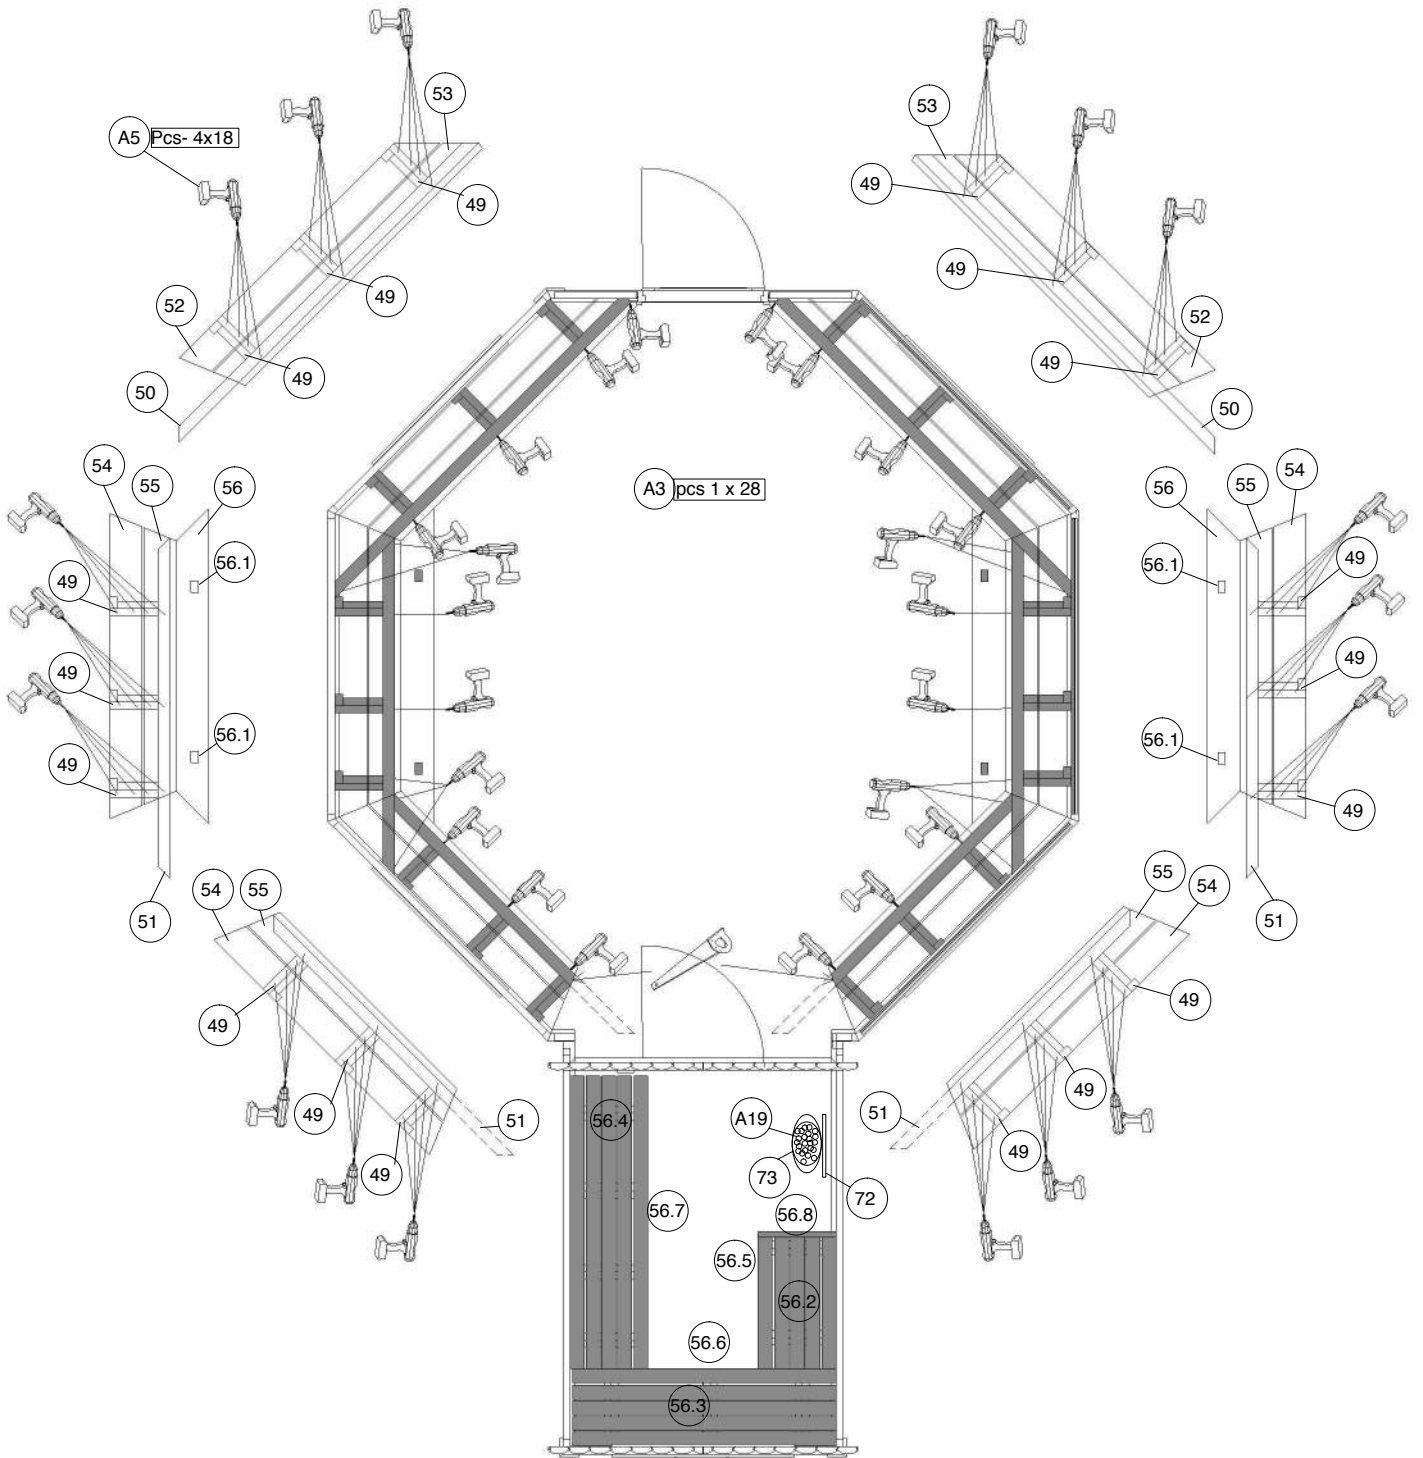

Grill cabin 16.5 with extension sauna

Grill cabin 16.5 with extension sauna

1

1. GRILL CABIN- 16.5 with extension sauna

No.	x/z y	Detail	Pcs	Dimension (x, y, z) mm
1			7	70 x 1880 x 45
1.1			2	70 x 170 x 45
2			2	70 x 2545 x 45
3			1	70 x 1553 x 45
4			1	1155 x 1880 x 45
5			2	1155 x 1880 x 45
5a			2	1155 x 1880 x 45
6			2	1155 x 1880 x 45
7			2	1155 x 2500 x 45
8			1	1155 x 1693 x 45
9			1	1195 x 1870 x 45
9.1			1	70 x 1775 x 18
9.2			1	2350 x 1604 x 45
10			2	139 x 1155 x 45
11		 	6	1155 x 195 x 18
11.1		 	2	1155 x 120 x 18
11.2		 	2	1155 x 120 x 18
12		 	2	1155 x 195 x 18
12.1			2	1155 x 120 x 18

10. Grill cabin 16.5 with extension sauna

11. Grill cabin 16.5 with extension sauna

12. Grill cabin 16.5 with extension sauna

13. Grill cabin 16.5 with extension sauna

14. Grill cabin 16.5 with extension sauna