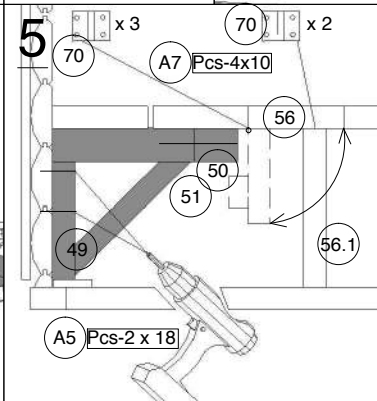

15. Grill cabin 16.5 with extension sauna