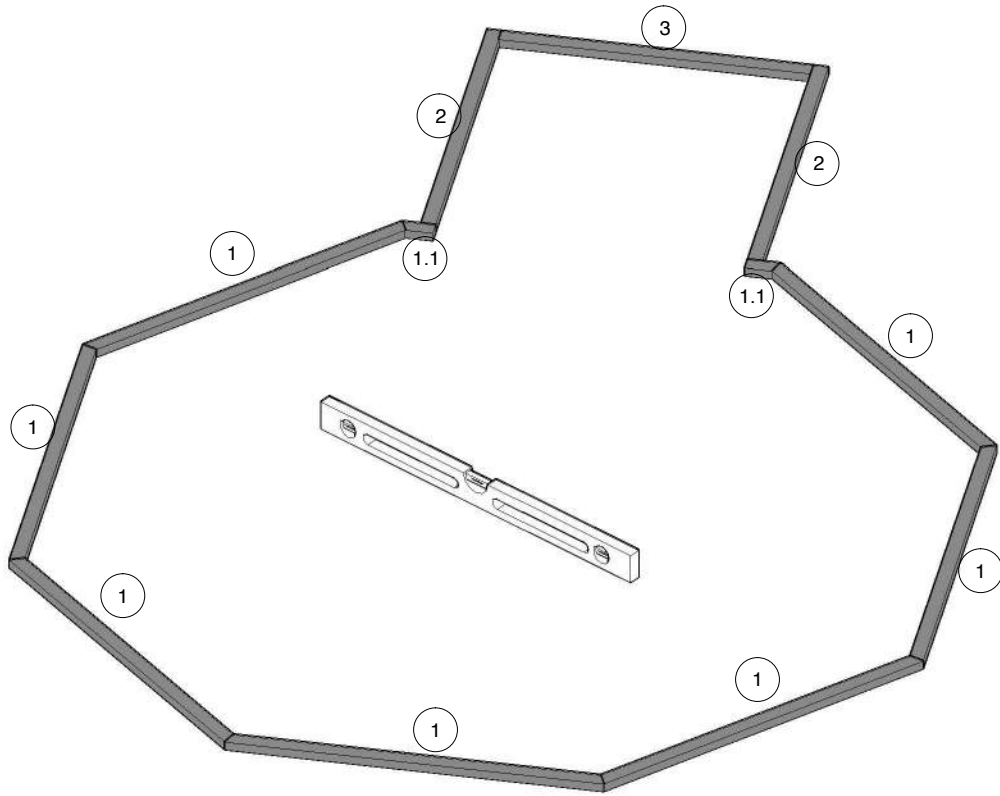

1. Grill cabin 16.5 with extension sauna