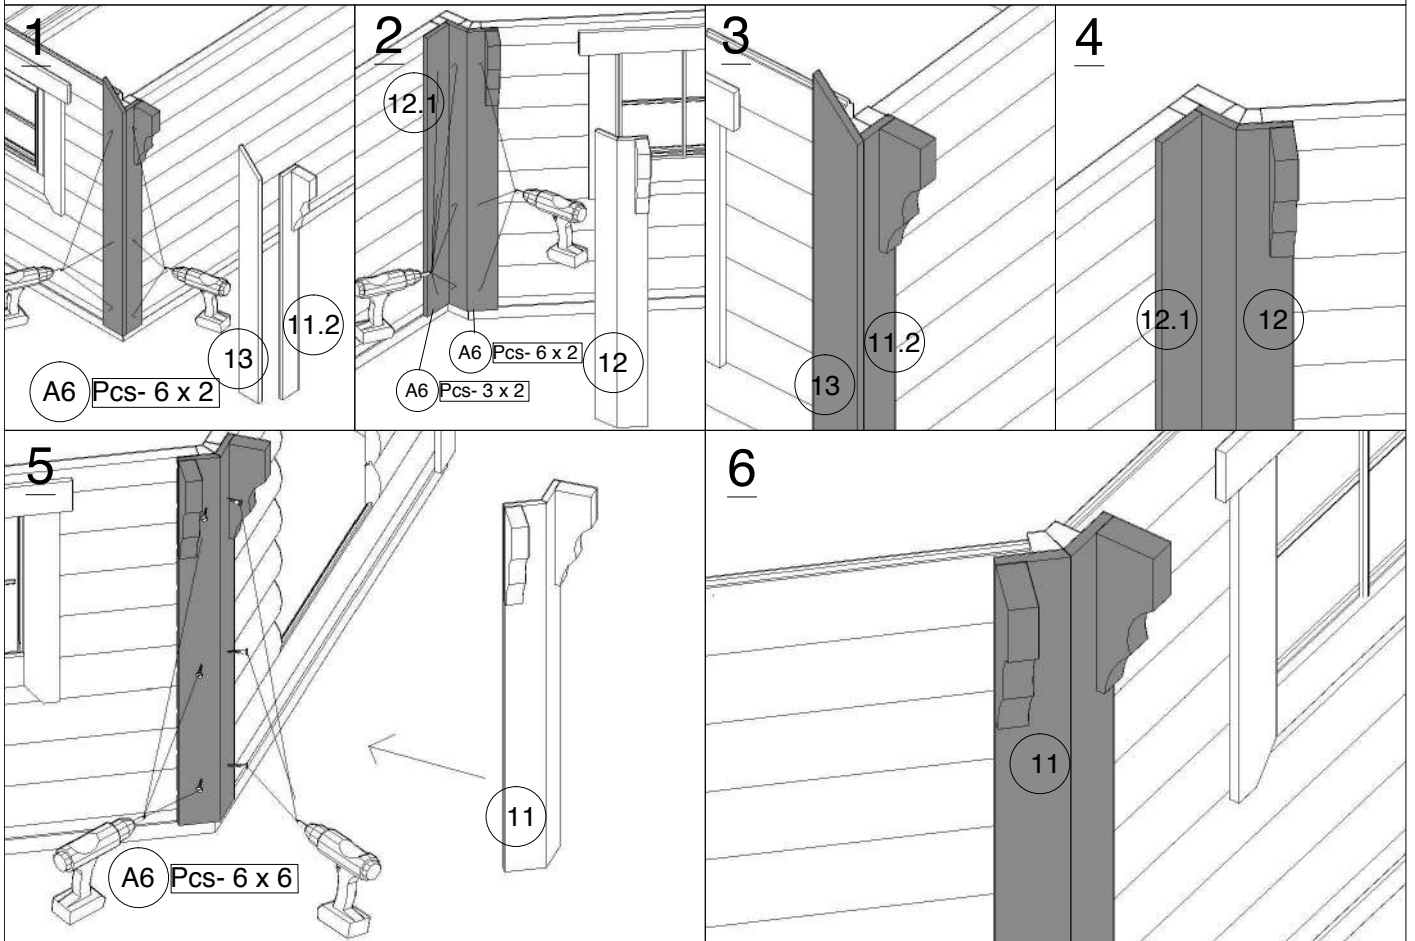

6. GRILL CABIN- 16.5 with extension sauna

No.		Detail	Pcs	Dimension (x, y, z) mm
A0			40	317 x 1000 x 3
A1			2 2	100 x 1500 x 3 100 x 2500 x 3
A2			150	335 x 250 x 3
A3			101	5 x 100
A4			36	6 x 80
A5			423	4 x 70
A6			335	3.5 x 45
A7			45	3 x 30
A8			20	3 x 16
A9			42	4.2 x 13
A10			2 p	2.5 x 20
A11			4	2 x 50
A12			4	4 x 53
A13			1	315 x 640 x 25
A14			3	195 x 595 x 25
A15			4	12 x 2250
A16			4	_____
A17			2	_____
A18			2	_____
A19			1	_____
A20			1	_____

1. Grill cabin 16.5 with extension sauna

2. Grill cabin 16.5 with extension sauna

3. Grill cabin 16.5 with extension sauna

4. Grill cabin 16.5 with extension sauna

5. Grill cabin 16.5 with extension sauna