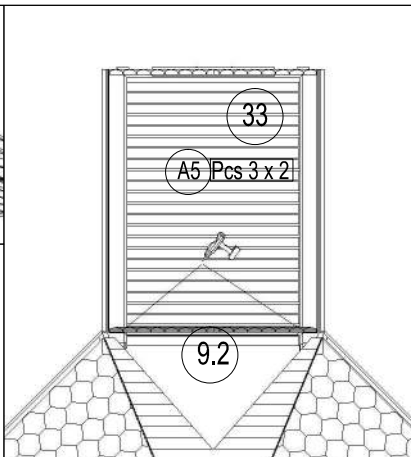

6. GRILL CABIN- 16.5 with extension sauna

No.		Detail	Pcs	Dimension (x, y, z) mm
A0			40	317 x 1000 x 3
A1			2 2	100 x 1500 x 3 100 x 2500 x 3
A2			150	335 x 250 x 3
A3			101	5 x 100
A4			36	6 x 80
A5			423	4 x 70
A6			335	3.5 x 45
A7			45	3 x 30
A8			20	3 x 16
A9			42	4.2 x 13
A10			2 p	2.5 x 20
A11			4	2 x 50
A12			4	4 x 53
A13			1	315 x 640 x 25
A14			3	195 x 595 x 25
A15			4	12 x 2250
A16			4	_____
A17			2	_____
A18			2	_____
A19			1	_____
A20			1	_____

1. Grill cabin 16.5 with extension sauna

2. Grill cabin 16.5 with extension sauna

3. Grill cabin 16.5 with extension sauna

4. Grill cabin 16.5 with extension sauna

5. Grill cabin 16.5 with extension sauna

1

2

3

4

5

6. Grill cabin 16.5 with extension sauna

7. Grill cabin 16.5 with extension sauna

9. Grill cabin 16.5 with extension sauna

10. Grill cabin 16.5 with extension sauna

11. Grill cabin 16.5 with extension sauna

12. Grill cabin 16.5 with extension sauna

13. Grill cabin 16.5 with extension sauna

14. Grill cabin 16.5 with extension sauna