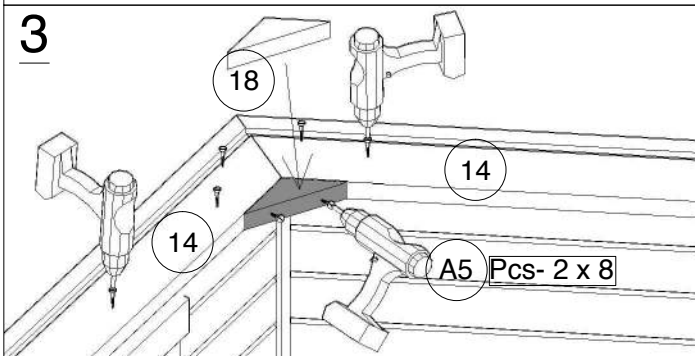

6. GRILL CABIN- 16.5 with extension sauna

No.		Detail	Pcs	Dimension (x, y, z) mm
A0			40	317 x 1000 x 3
A1			2 2	100 x 1500 x 3 100 x 2500 x 3
A2			150	335 x 250 x 3
A3			101	5 x 100
A4			36	6 x 80
A5			423	4 x 70
A6			335	3.5 x 45
A7			45	3 x 30
A8			20	3 x 16
A9			42	4.2 x 13
A10			2 p	2.5 x 20
A11			4	2 x 50
A12			4	4 x 53
A13			1	315 x 640 x 25
A14			3	195 x 595 x 25
A15			4	12 x 2250
A16			4	_____
A17			2	_____
A18			2	_____
A19			1	_____
A20			1	_____

1. Grill cabin 16.5 with extension sauna

2. Grill cabin 16.5 with extension sauna

3. Grill cabin 16.5 with extension sauna

4. Grill cabin 16.5 with extension sauna

5. Grill cabin 16.5 with extension sauna