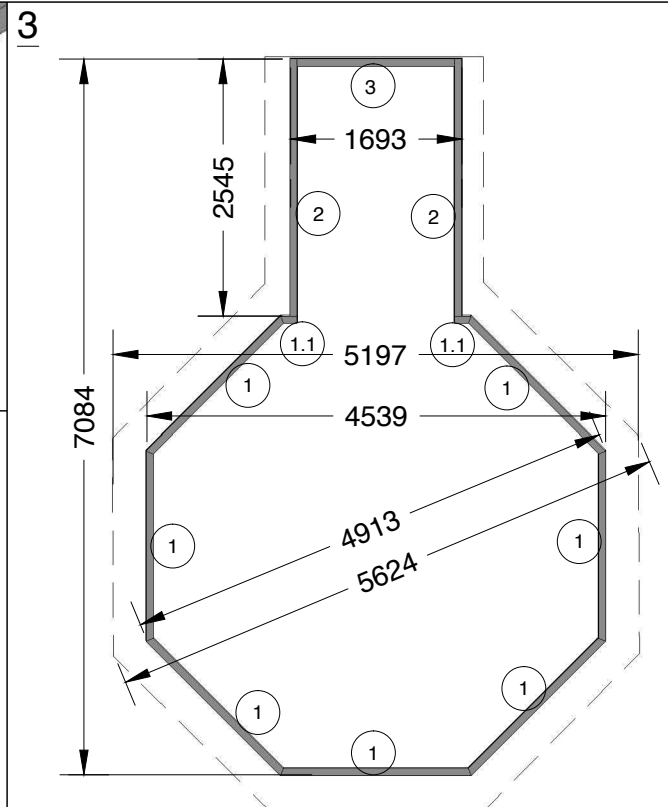

1. Grill cabin 16.5 with extension sauna