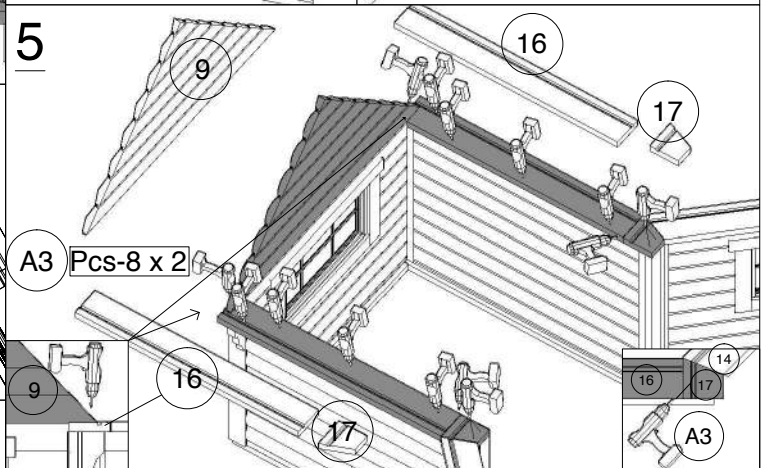

6. GRILL CABIN- 16.5 with extension sauna

No.		Detail	Pcs	Dimension (x, y, z) mm
A0			40	317 x 1000 x 3
A1			2 2	100 x 1500 x 3 100 x 2500 x 3
A2			150	335 x 250 x 3
A3			101	5 x 100
A4			36	6 x 80
A5			423	4 x 70
A6			335	3.5 x 45
A7			45	3 x 30
A8			20	3 x 16
A9			42	4.2 x 13
A10			2 p	2.5 x 20
A11			4	2 x 50
A12			4	4 x 53
A13			1	315 x 640 x 25
A14			3	195 x 595 x 25
A15			4	12 x 2250
A16			4	_____
A17			2	_____
A18			2	_____
A19			1	_____
A20			1	_____

1. Grill cabin 16.5 with extension sauna

2. Grill cabin 16.5 with extension sauna

3. Grill cabin 16.5 with extension sauna

4. Grill cabin 16.5 with extension sauna

5. Grill cabin 16.5 with extension sauna

1

2

3

4

5

6. Grill cabin 16.5 with extension sauna

7. Grill cabin 16.5 with extension sauna

9. Grill cabin 16.5 with extension sauna