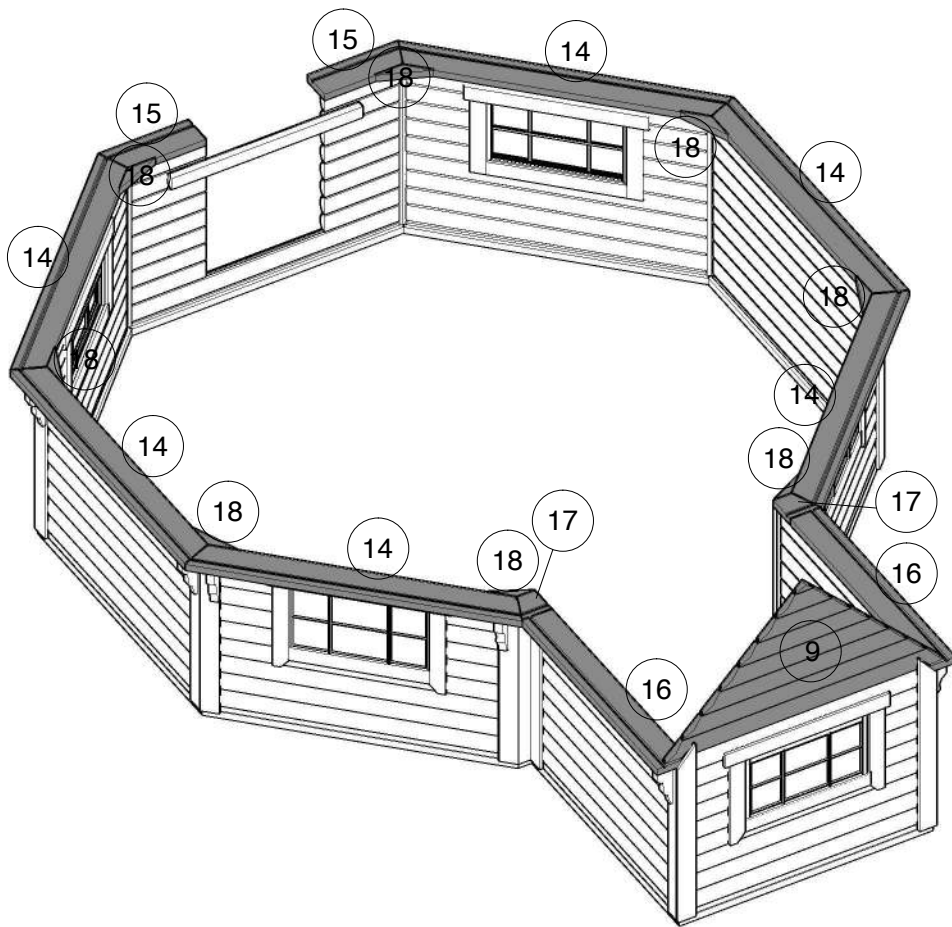

6. GRILL CABIN- 16.5 with extension sauna

No.		Detail	Pcs	Dimension (x, y, z) mm
A0			40	317 x 1000 x 3
A1			2 2	100 x 1500 x 3 100 x 2500 x 3
A2			150	335 x 250 x 3
A3			101	5 x 100
A4			36	6 x 80
A5			423	4 x 70
A6			335	3.5 x 45
A7			45	3 x 30
A8			20	3 x 16
A9			42	4.2 x 13
A10			2 p	2.5 x 20
A11			4	2 x 50
A12			4	4 x 53
A13			1	315 x 640 x 25
A14			3	195 x 595 x 25
A15			4	12 x 2250
A16			4	_____
A17			2	_____
A18			2	_____
A19			1	_____
A20			1	_____

1. Grill cabin 16.5 with extension sauna

2. Grill cabin 16.5 with extension sauna

3. Grill cabin 16.5 with extension sauna

4. Grill cabin 16.5 with extension sauna

5. Grill cabin 16.5 with extension sauna

1

2

3

4

5

6. Grill cabin 16.5 with extension sauna

7. Grill cabin 16.5 with extension sauna

9. Grill cabin 16.5 with extension sauna