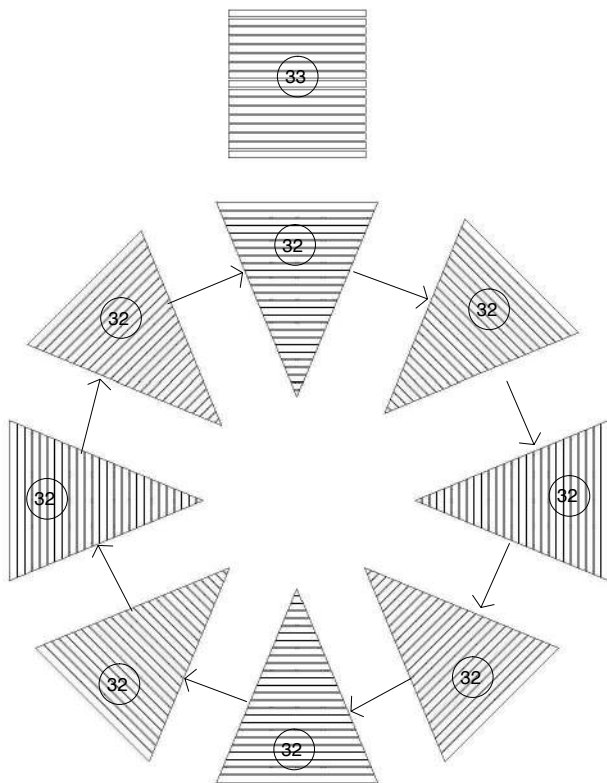

5. Grill cabin 16.5 with extension sauna

1

2

3

4

5