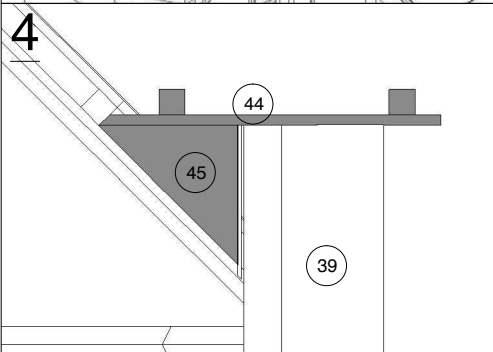

6. GRILL CABIN- 16.5 with extension sauna

No.		Detail	Pcs	Dimension (x, y, z) mm
A0			40	317 x 1000 x 3
A1			2 2	100 x 1500 x 3 100 x 2500 x 3
A2			150	335 x 250 x 3
A3			101	5 x 100
A4			36	6 x 80
A5			423	4 x 70
A6			335	3.5 x 45
A7			45	3 x 30
A8			20	3 x 16
A9			42	4.2 x 13
A10			2 p	2.5 x 20
A11			4	2 x 50
A12			4	4 x 53
A13			1	315 x 640 x 25
A14			3	195 x 595 x 25
A15			4	12 x 2250
A16			4	_____
A17			2	_____
A18			2	_____
A19			1	_____
A20			1	_____

1. Grill cabin 16.5 with extension sauna

2. Grill cabin 16.5 with extension sauna

3. Grill cabin 16.5 with extension sauna

4. Grill cabin 16.5 with extension sauna

5. Grill cabin 16.5 with extension sauna

1

2

3

4

5

6. Grill cabin 16.5 with extension sauna

7. Grill cabin 16.5 with extension sauna

9. Grill cabin 16.5 with extension sauna

10. Grill cabin 16.5 with extension sauna

11. Grill cabin 16.5 with extension sauna

12. Grill cabin 16.5 with extension sauna

13. Grill cabin 16.5 with extension sauna

14. Grill cabin 16.5 with extension sauna