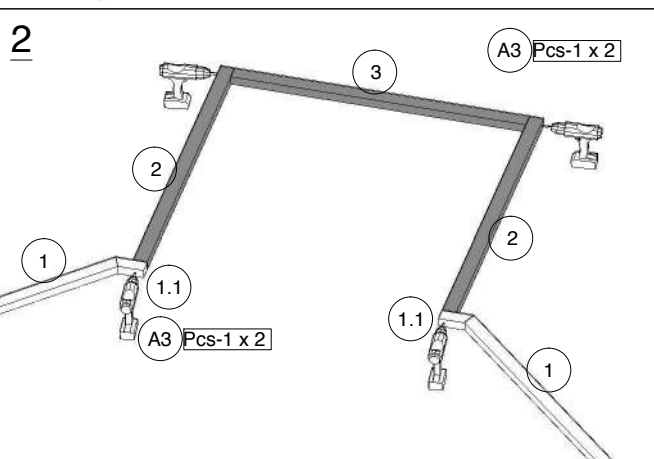

1. Grill cabin 16.5 with extension sauna