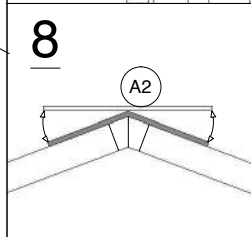

12. Grill cabin 16.5 with extension sauna