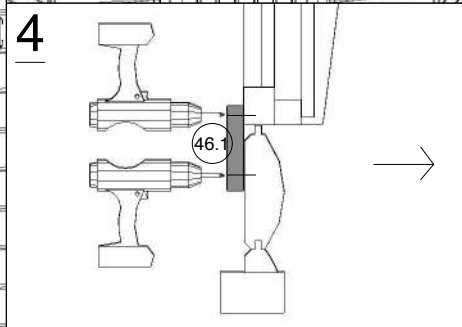

11. Grill cabin 16.5 with extension sauna