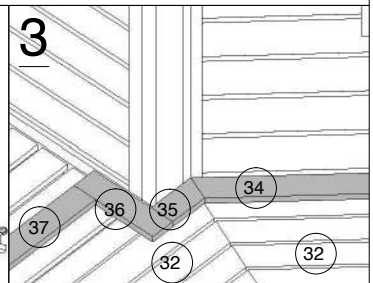

5. Grill cabin 16.5 with extension sauna

1

2

3

4

5