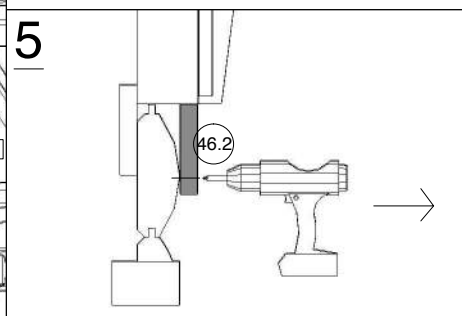

11. Grill cabin 16.5 with extension sauna