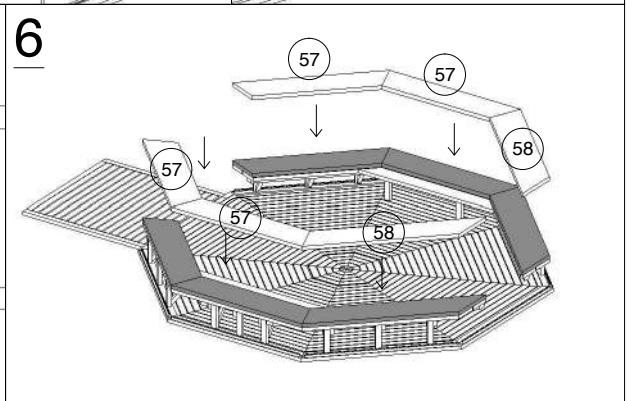

Grill cabin 16.5 with extension sauna

Grill cabin 16.5 with extension sauna

1

1. GRILL CABIN- 16.5 with extension sauna

No.	x/z y	Detail	Pcs	Dimension (x, y, z) mm
1			7	70 x 1880 x 45
1.1			2	70 x 170 x 45
2			2	70 x 2545 x 45
3			1	70 x 1553 x 45
4			1	1155 x 1880 x 45
5			2	1155 x 1880 x 45
5a			2	1155 x 1880 x 45
6			2	1155 x 1880 x 45
7			2	1155 x 2500 x 45
8			1	1155 x 1693 x 45
9			1	1195 x 1870 x 45
9.1			1	70 x 1775 x 18
9.2			1	2350 x 1604 x 45
10			2	139 x 1155 x 45
11		 	6	1155 x 195 x 18
11.1		 	2	1155 x 120 x 18
11.2		 	2	1155 x 120 x 18
12		 	2	1155 x 195 x 18
12.1			2	1155 x 120 x 18

1

2

3

4

5

6. Grill cabin 16.5 with extension sauna

7. Grill cabin 16.5 with extension sauna

9. Grill cabin 16.5 with extension sauna

10. Grill cabin 16.5 with extension sauna

11. Grill cabin 16.5 with extension sauna

12. Grill cabin 16.5 with extension sauna

13. Grill cabin 16.5 with extension sauna

14. Grill cabin 16.5 with extension sauna

15. Grill cabin 16.5 with extension sauna

16. Grill cabin 16.5 with extension sauna

17. Grill cabin 16.5 with extension sauna