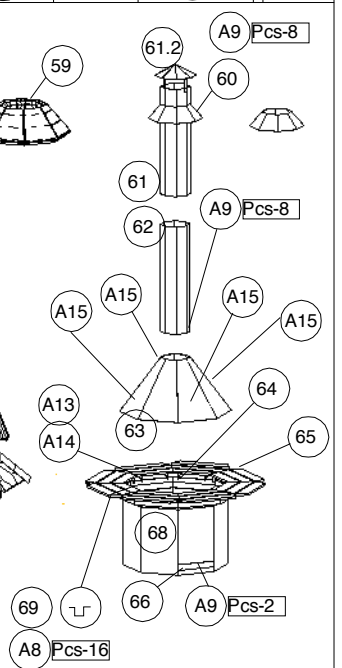

Grill cabin 16.5 with extension

Grill cabin 16.5 with extension

1

1. GRILL CABIN- 16.5 with extension

No.	x/z y	Detail	Pcs	Dimension (x, y, z) mm
1			7	70 x 1880 x 45
1.1			2	70 x 170 x 45
2			2	70 x 1738 x 45
3			1	70 x 1553 x 45
4			1	1155 x 1880 x 45
5			2	1155 x 1880 x 45
5a			2	1155 x 1880 x 45
6			2	1155 x 1880 x 45
7			2	1155 x 1693 x 45
8			1	1155 x 1693 x 45
9			1	1195 x 1870 x 45
9.1			1	70 x 1775 x 18
10			2	139 x 1155 x 45
11			6	1155 x 195 x 18
11.1			1	1155 x 120 x 18
11.2			1	1155 x 120 x 18
12			2	1155 x 195 x 18
12.1			2	1155 x 120 x 18
13			2	1280 x 120 x 18

5. GRILL CABIN- 16.5 with extension

No.	x/z y	Detail	Pcs	Dimension (x, y, z) mm	
A0			23	317 x 1000 x 3	
A1			2 2	100 x 1500 x 3 100 x 2500 x 3	
A2			146	335 x 250 x 3	
A3			151	5 x 100	
A4			20	6 x 80	
A5			368	4 x 70	
A6			270	3.5 x 45	
A7			45	3 x 30	
A8			20	3 x 16	
A9			42	4.2 x 13	
A10			2 p	2.5 x 20	
A11			4	2 x 50	
A12			4	4 x 53	
A13			1	315 x 640 x 25	
A14			3	195 x 595 x 25	
A15			4	12 x 2250	
A16			3	_____	
A17			1	_____	
A18			1	_____	

7. Grill cabin 16.5 with extension

1

2

3

4

5

8. Grill cabin 16.5 with extension

9. Grill cabin 16.5 with extension

10. Grill cabin 16.5 with extension

11. Grill cabin 16.5 with extension

12. Grill cabin 16.5 with extension

13. Grill cabin 16.5 with extension

14. Grill cabin 16.5 with extension

15. Grill cabin 16.5 with extension