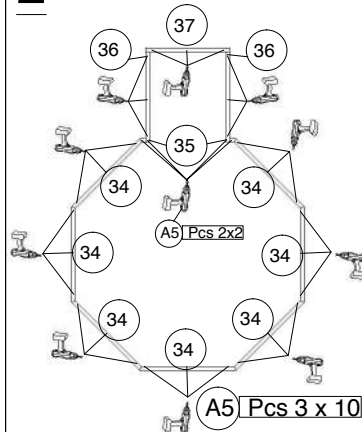

7. Grill cabin 16.5 with extension

1

2

3

4

5