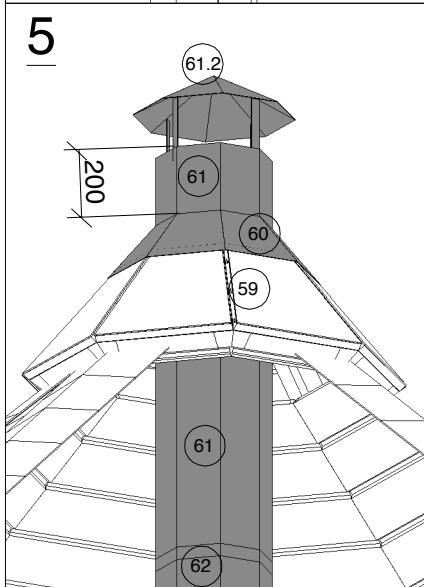

5. GRILL CABIN- 16.5 with extension

No.	x/z y	Detail	Pcs	Dimension (x, y, z) mm	
A0			23	317 x 1000 x 3	
A1			2 2	100 x 1500 x 3 100 x 2500 x 3	
A2			146	335 x 250 x 3	
A3			151	5 x 100	
A4			20	6 x 80	
A5			368	4 x 70	
A6			270	3.5 x 45	
A7			45	3 x 30	
A8			20	3 x 16	
A9			42	4.2 x 13	
A10			2 p	2.5 x 20	
A11			4	2 x 50	
A12			4	4 x 53	
A13			1	315 x 640 x 25	
A14			3	195 x 595 x 25	
A15			4	12 x 2250	
A16			3	_____	
A17			1	_____	
A18			1	_____	

7. Grill cabin 16.5 with extension

1

2

3

4

5

8. Grill cabin 16.5 with extension

9. Grill cabin 16.5 with extension

10. Grill cabin 16.5 with extension

11. Grill cabin 16.5 with extension

12. Grill cabin 16.5 with extension

13. Grill cabin 16.5 with extension

14. Grill cabin 16.5 with extension

15. Grill cabin 16.5 with extension