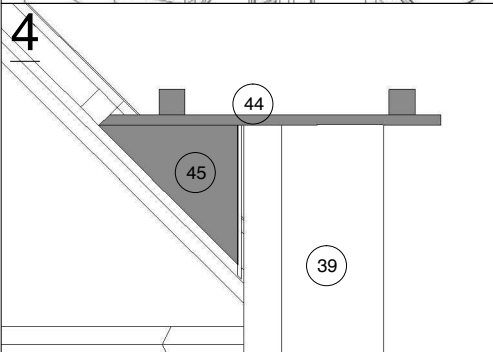

5. GRILL CABIN- 16.5 with extension

No.	x/z y	Detail	Pcs	Dimension (x, y, z) mm	
A0			23	317 x 1000 x 3	
A1			2 2	100 x 1500 x 3 100 x 2500 x 3	
A2			146	335 x 250 x 3	
A3			151	5 x 100	
A4			20	6 x 80	
A5			368	4 x 70	
A6			270	3.5 x 45	
A7			45	3 x 30	
A8			20	3 x 16	
A9			42	4.2 x 13	
A10			2 p	2.5 x 20	
A11			4	2 x 50	
A12			4	4 x 53	
A13			1	315 x 640 x 25	
A14			3	195 x 595 x 25	
A15			4	12 x 2250	
A16			3	_____	
A17			1	_____	
A18			1	_____	

1. Grill cabin 16.5 with extension

2. Grill cabin 16.5 with extension

3. Grill cabin 16.5 with extension

4. Grill cabin 16.5 with extension

5. Grill cabin - 16.5 with extension

6. Grill cabin 16.5 with extension

7. Grill cabin 16.5 with extension

1

2

3

4

5

8. Grill cabin 16.5 with extension

9. Grill cabin 16.5 with extension

10. Grill cabin 16.5 with extension

11. Grill cabin 16.5 with extension

12. Grill cabin 16.5 with extension

13. Grill cabin 16.5 with extension

14. Grill cabin 16.5 with extension

15. Grill cabin 16.5 with extension