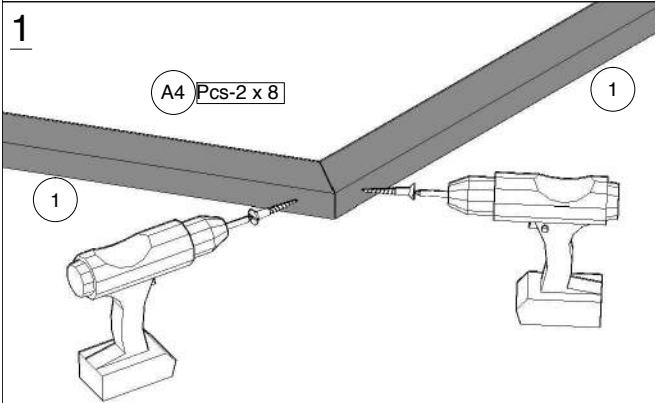

1. Grill cabin 16.5 with extension