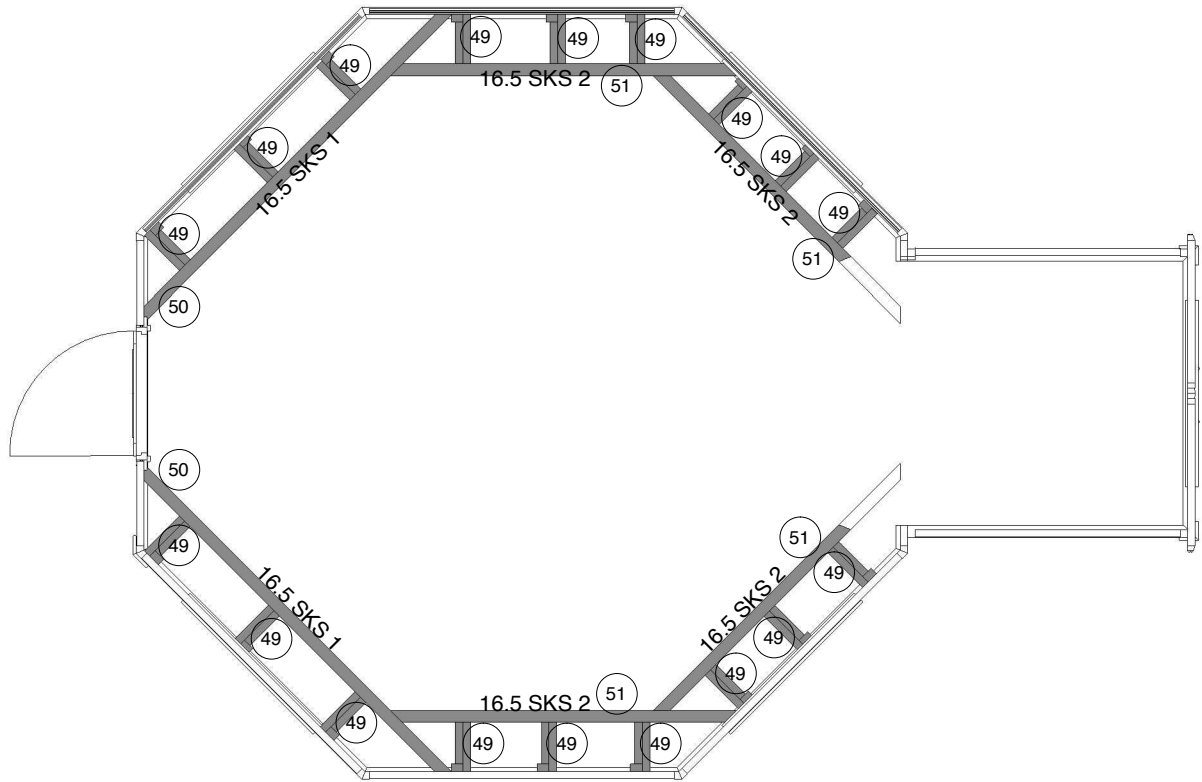

Grill cabin 16.5 with extension

Grill cabin 16.5 with extension

1

1. GRILL CABIN- 16.5 with extension

No.	x/z y	Detail	Pcs	Dimension (x, y, z) mm
1			7	70 x 1880 x 45
1.1			2	70 x 170 x 45
2			2	70 x 1738 x 45
3			1	70 x 1553 x 45
4			1	1155 x 1880 x 45
5			2	1155 x 1880 x 45
5a			2	1155 x 1880 x 45
6			2	1155 x 1880 x 45
7			2	1155 x 1693 x 45
8			1	1155 x 1693 x 45
9			1	1195 x 1870 x 45
9.1			1	70 x 1775 x 18
10			2	139 x 1155 x 45
11			6	1155 x 195 x 18
11.1			1	1155 x 120 x 18
11.2			1	1155 x 120 x 18
12			2	1155 x 195 x 18
12.1			2	1155 x 120 x 18
13			2	1280 x 120 x 18

7. Grill cabin 16.5 with extension

1

2

3

4

5

8. Grill cabin 16.5 with extension

9. Grill cabin 16.5 with extension

10. Grill cabin 16.5 with extension

11. Grill cabin 16.5 with extension

12. Grill cabin 16.5 with extension

13. Grill cabin 16.5 with extension

14. Grill cabin 16.5 with extension

15. Grill cabin 16.5 with extension

16. Grill cabin 16.5 with extension