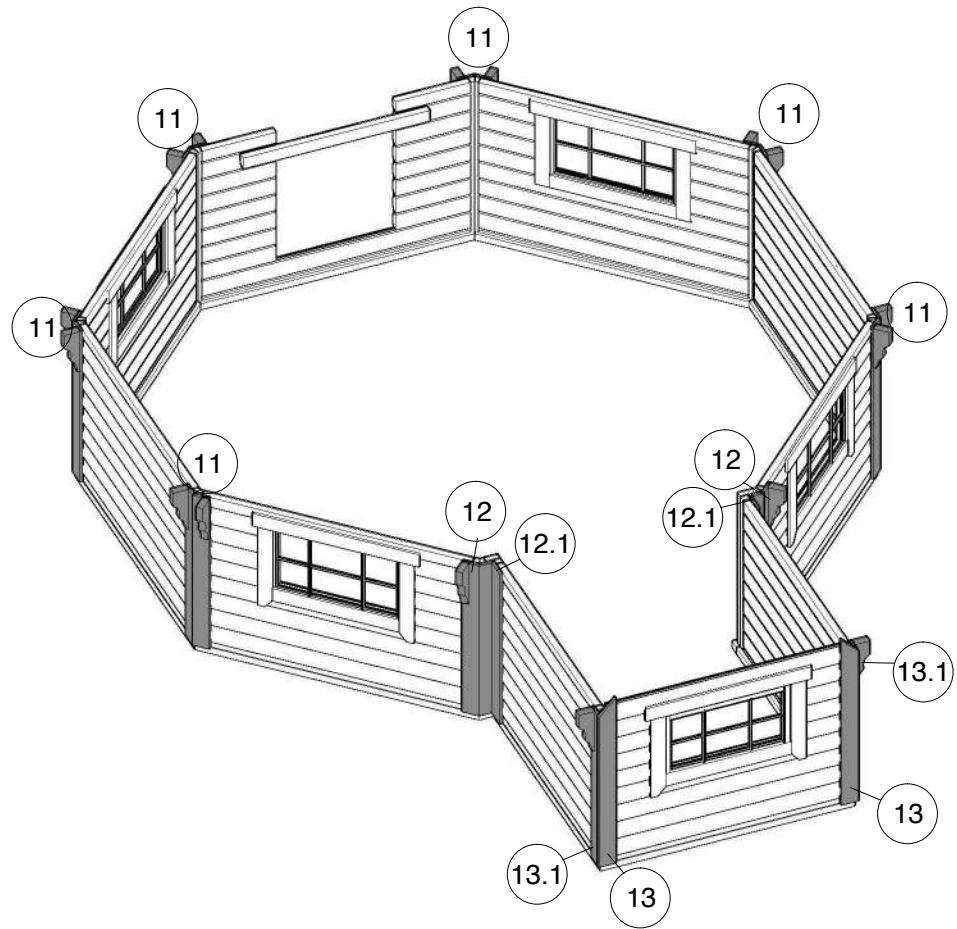

5. GRILL CABIN- 16.5 with extension

No.	x/z y	Detail	Pcs	Dimension (x, y, z) mm	
A0			23	317 x 1000 x 3	
A1			2 2	100 x 1500 x 3 100 x 2500 x 3	
A2			146	335 x 250 x 3	
A3			151	5 x 100	
A4			20	6 x 80	
A5			368	4 x 70	
A6			270	3.5 x 45	
A7			45	3 x 30	
A8			20	3 x 16	
A9			42	4.2 x 13	
A10			2 p	2.5 x 20	
A11			4	2 x 50	
A12			4	4 x 53	
A13			1	315 x 640 x 25	
A14			3	195 x 595 x 25	
A15			4	12 x 2250	
A16			3	_____	
A17			1	_____	
A18			1	_____	

1. Grill cabin 16.5 with extension

2. Grill cabin 16.5 with extension

3. Grill cabin 16.5 with extension

4. Grill cabin 16.5 with extension

5. Grill cabin - 16.5 with extension

6. Grill cabin 16.5 with extension