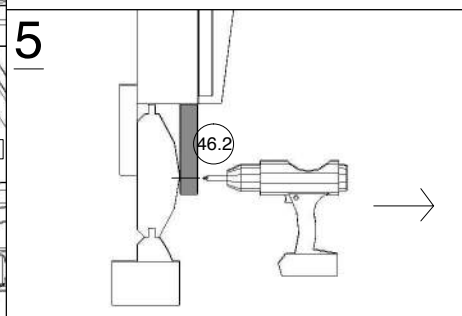

10. Grill cabin 16.5 with extension