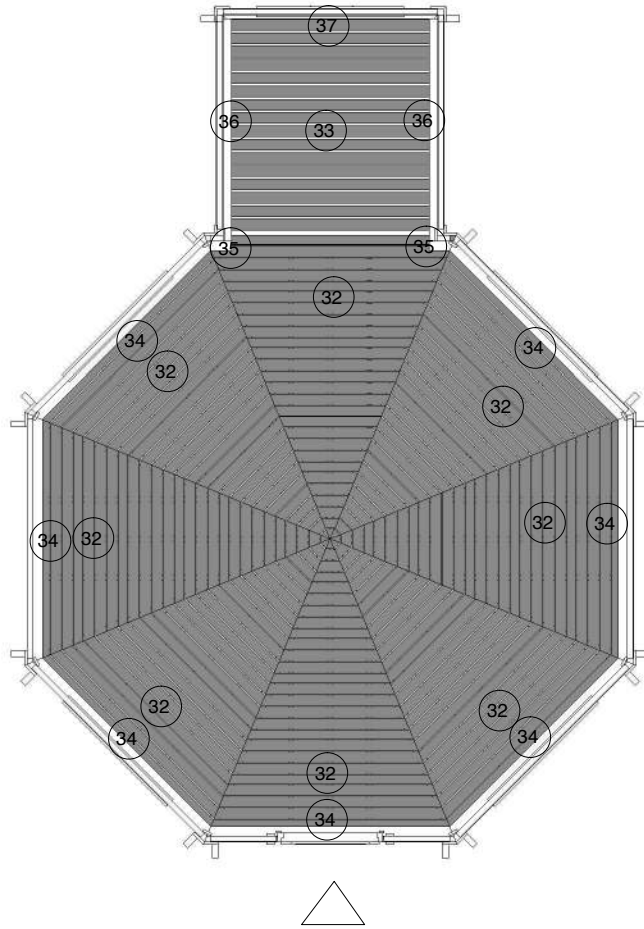

Grill cabin 16.5 with extension

Grill cabin 16.5 with extension

1

1. GRILL CABIN- 16.5 with extension

No.	x/z y	Detail	Pcs	Dimension (x, y, z) mm
1			7	70 x 1880 x 45
1.1			2	70 x 170 x 45
2			2	70 x 1738 x 45
3			1	70 x 1553 x 45
4			1	1155 x 1880 x 45
5			2	1155 x 1880 x 45
5a			2	1155 x 1880 x 45
6			2	1155 x 1880 x 45
7			2	1155 x 1693 x 45
8			1	1155 x 1693 x 45
9			1	1195 x 1870 x 45
9.1			1	70 x 1775 x 18
10			2	139 x 1155 x 45
11			6	1155 x 195 x 18
11.1			1	1155 x 120 x 18
11.2			1	1155 x 120 x 18
12			2	1155 x 195 x 18
12.1			2	1155 x 120 x 18
13			2	1280 x 120 x 18

5. GRILL CABIN- 16.5 with extension

No.	x/z y	Detail	Pcs	Dimension (x, y, z) mm	
A0			23	317 x 1000 x 3	
A1			2 2	100 x 1500 x 3 100 x 2500 x 3	
A2			146	335 x 250 x 3	
A3			151	5 x 100	
A4			20	6 x 80	
A5			368	4 x 70	
A6			270	3.5 x 45	
A7			45	3 x 30	
A8			20	3 x 16	
A9			42	4.2 x 13	
A10			2 p	2.5 x 20	
A11			4	2 x 50	
A12			4	4 x 53	
A13			1	315 x 640 x 25	
A14			3	195 x 595 x 25	
A15			4	12 x 2250	
A16			3	_____	
A17			1	_____	
A18			1	_____	

1. Grill cabin 16.5 with extension

2. Grill cabin 16.5 with extension

3. Grill cabin 16.5 with extension

4. Grill cabin 16.5 with extension

5. Grill cabin - 16.5 with extension

6. Grill cabin 16.5 with extension

7. Grill cabin 16.5 with extension

1

2

3

4

5

8. Grill cabin 16.5 with extension

9. Grill cabin 16.5 with extension