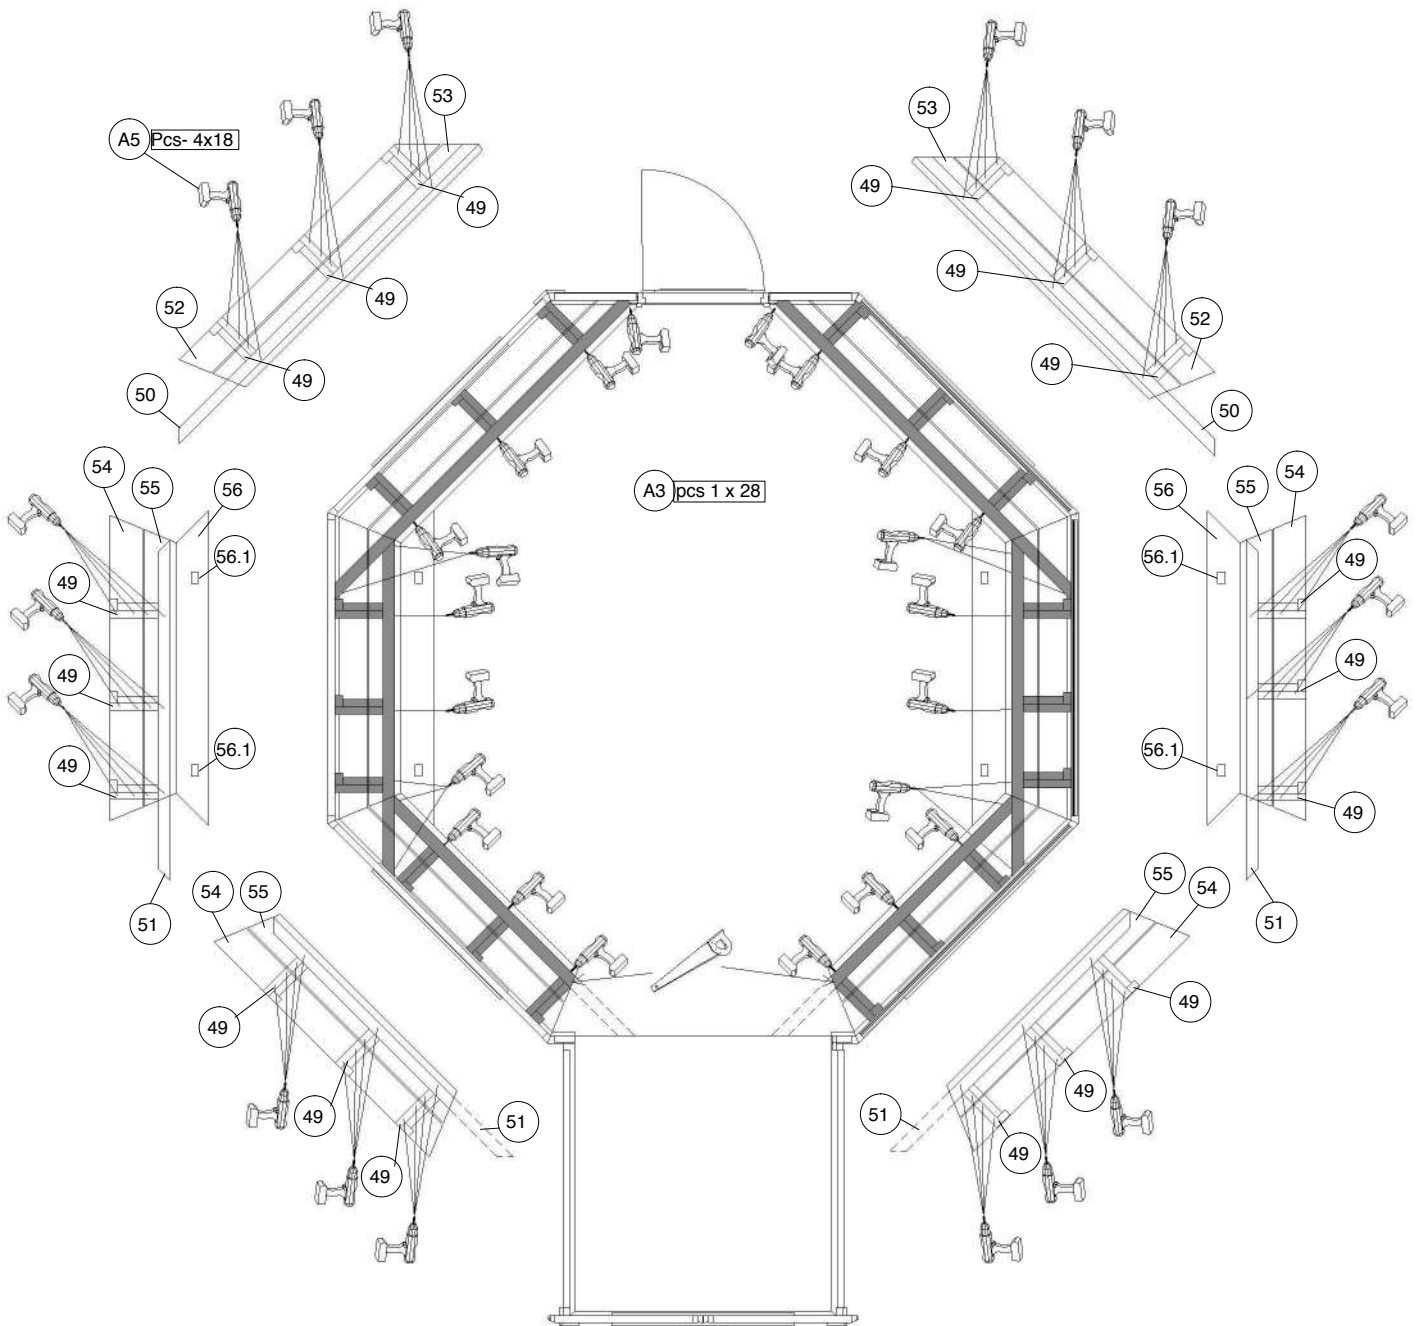

Grill cabin 16.5 with extension

Grill cabin 16.5 with extension

1

1. GRILL CABIN- 16.5 with extension

No.	x/z y	Detail	Pcs	Dimension (x, y, z) mm
1			7	70 x 1880 x 45
1.1			2	70 x 170 x 45
2			2	70 x 1738 x 45
3			1	70 x 1553 x 45
4			1	1155 x 1880 x 45
5			2	1155 x 1880 x 45
5a			2	1155 x 1880 x 45
6			2	1155 x 1880 x 45
7			2	1155 x 1693 x 45
8			1	1155 x 1693 x 45
9			1	1195 x 1870 x 45
9.1			1	70 x 1775 x 18
10			2	139 x 1155 x 45
11			6	1155 x 195 x 18
11.1			1	1155 x 120 x 18
11.2			1	1155 x 120 x 18
12			2	1155 x 195 x 18
12.1			2	1155 x 120 x 18
13			2	1280 x 120 x 18

7. Grill cabin 16.5 with extension

1

2

3

4

5

8. Grill cabin 16.5 with extension

9. Grill cabin 16.5 with extension

10. Grill cabin 16.5 with extension

11. Grill cabin 16.5 with extension

12. Grill cabin 16.5 with extension

13. Grill cabin 16.5 with extension

14. Grill cabin 16.5 with extension

15. Grill cabin 16.5 with extension