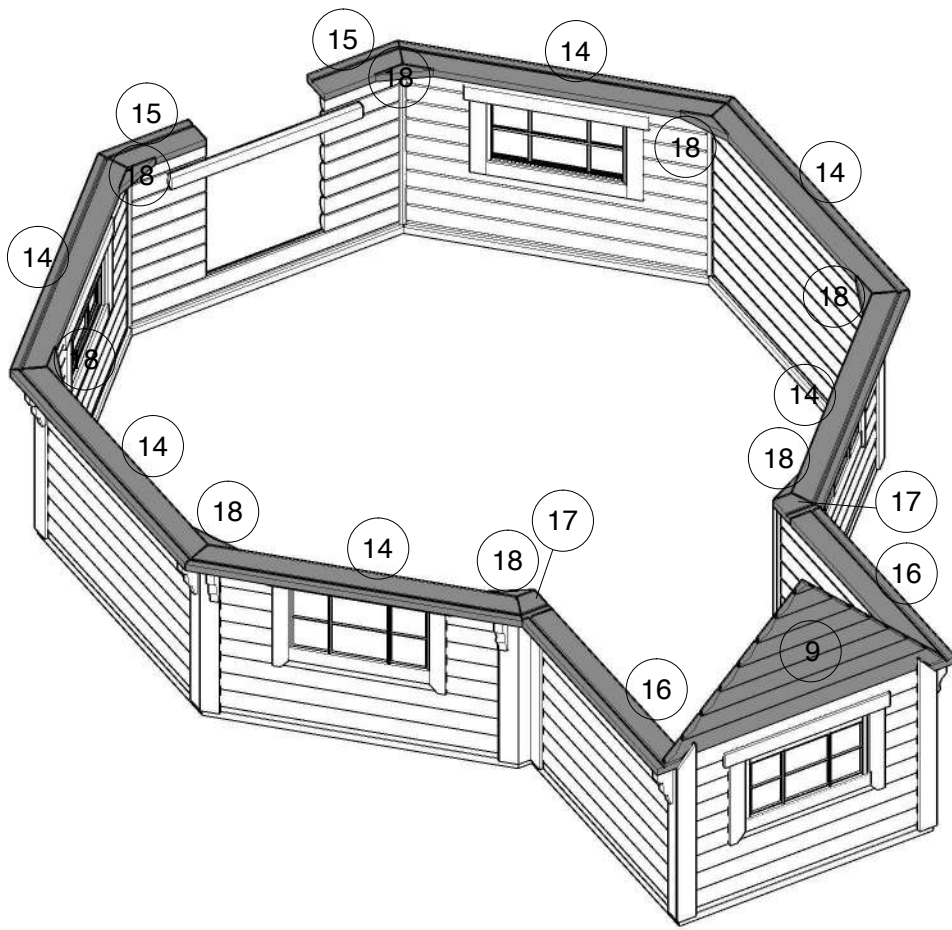

5. GRILL CABIN- 16.5 with extension

No.	x/z y	Detail	Pcs	Dimension (x, y, z) mm	
A0			23	317 x 1000 x 3	
A1			2 2	100 x 1500 x 3 100 x 2500 x 3	
A2			146	335 x 250 x 3	
A3			151	5 x 100	
A4			20	6 x 80	
A5			368	4 x 70	
A6			270	3.5 x 45	
A7			45	3 x 30	
A8			20	3 x 16	
A9			42	4.2 x 13	
A10			2 p	2.5 x 20	
A11			4	2 x 50	
A12			4	4 x 53	
A13			1	315 x 640 x 25	
A14			3	195 x 595 x 25	
A15			4	12 x 2250	
A16			3	_____	
A17			1	_____	
A18			1	_____	

1. Grill cabin 16.5 with extension

2. Grill cabin 16.5 with extension

3. Grill cabin 16.5 with extension

4. Grill cabin 16.5 with extension

5. Grill cabin - 16.5 with extension

6. Grill cabin 16.5 with extension

7. Grill cabin 16.5 with extension

1

2

3

4

5

8. Grill cabin 16.5 with extension

9. Grill cabin 16.5 with extension