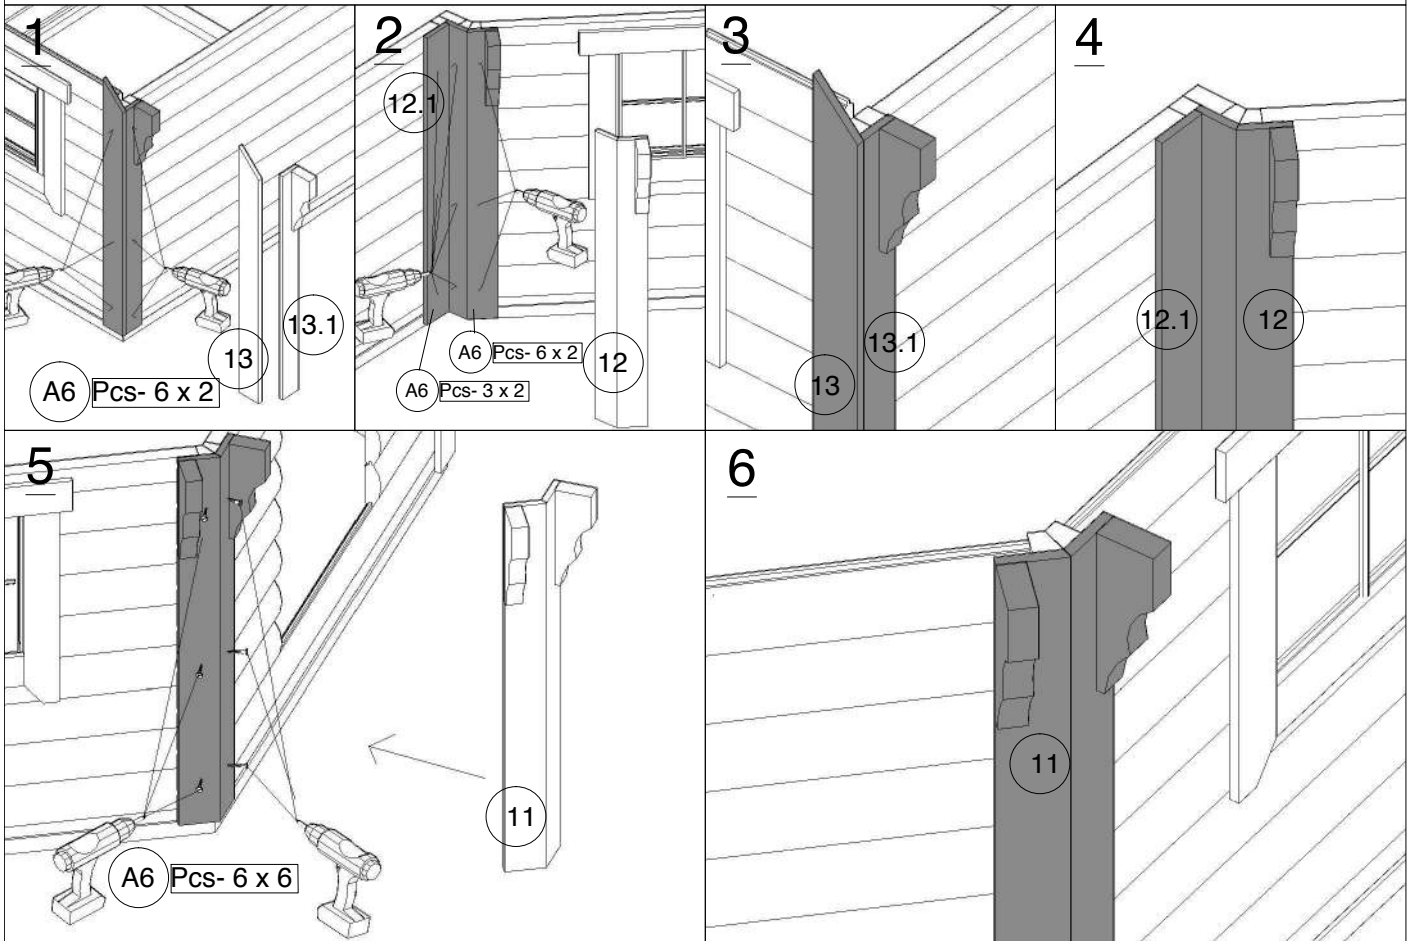

5. GRILL CABIN- 16.5 with extension

No.	x/z y	Detail	Pcs	Dimension (x, y, z) mm	
A0			23	317 x 1000 x 3	
A1			2 2	100 x 1500 x 3 100 x 2500 x 3	
A2			146	335 x 250 x 3	
A3			151	5 x 100	
A4			20	6 x 80	
A5			368	4 x 70	
A6			270	3.5 x 45	
A7			45	3 x 30	
A8			20	3 x 16	
A9			42	4.2 x 13	
A10			2 p	2.5 x 20	
A11			4	2 x 50	
A12			4	4 x 53	
A13			1	315 x 640 x 25	
A14			3	195 x 595 x 25	
A15			4	12 x 2250	
A16			3	_____	
A17			1	_____	
A18			1	_____	

1. Grill cabin 16.5 with extension

2. Grill cabin 16.5 with extension

3. Grill cabin 16.5 with extension

4. Grill cabin 16.5 with extension

5. Grill cabin - 16.5 with extension

6. Grill cabin 16.5 with extension