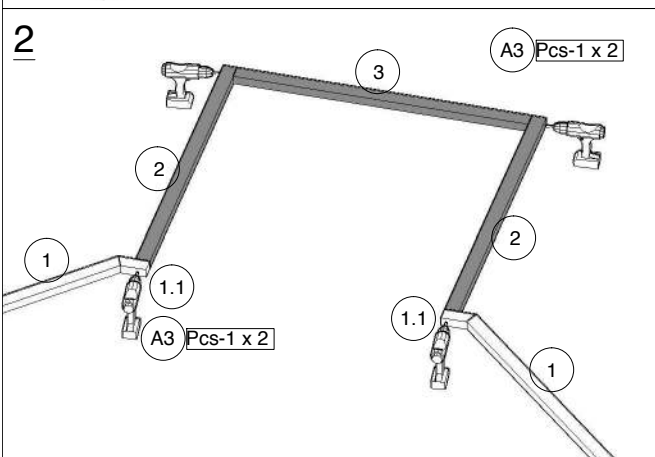

1. Grill cabin 16.5 with extension