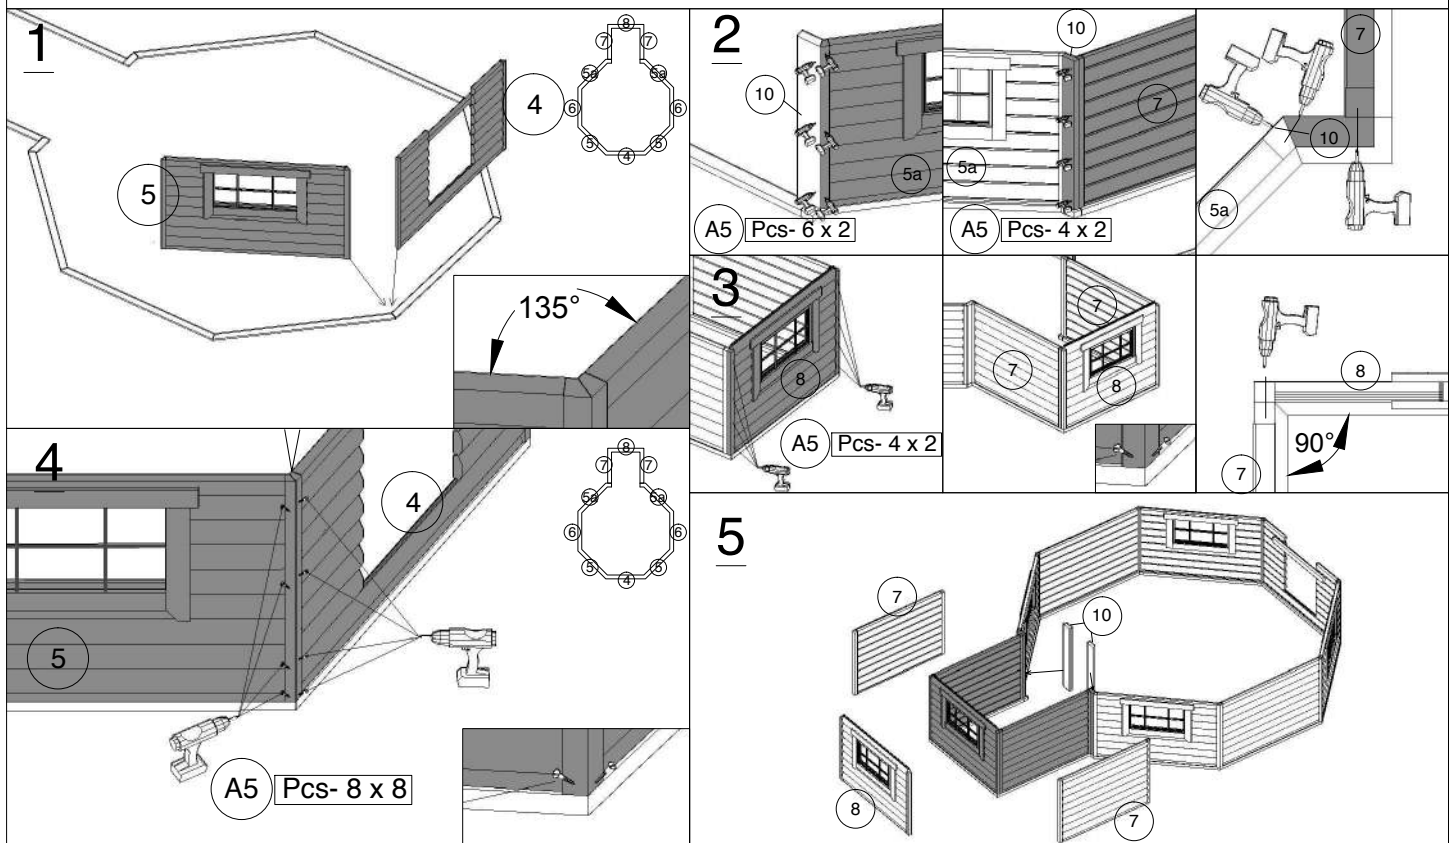

2. Grill cabin 16.5 with extension