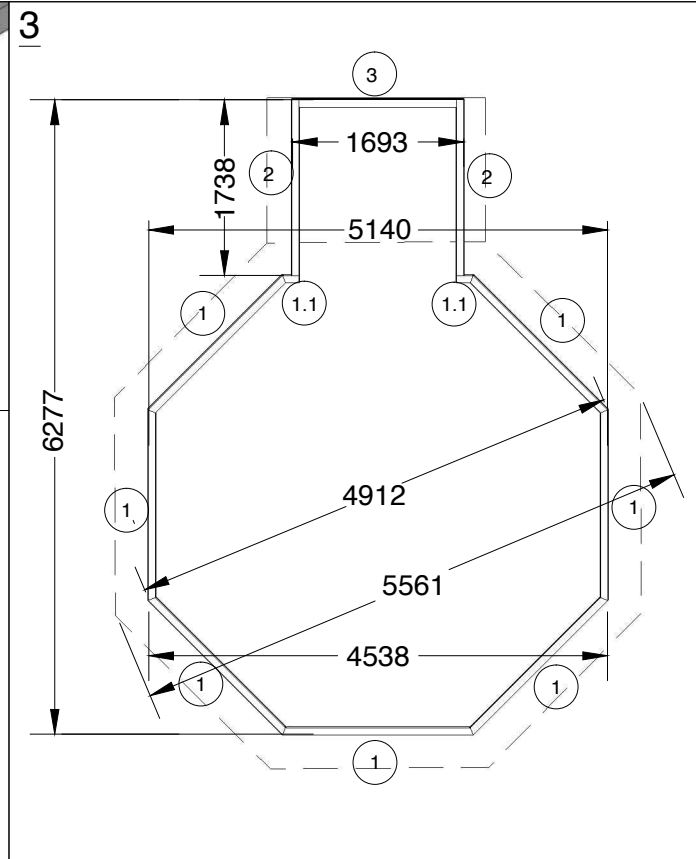

1. Grill cabin 16.5 with extension