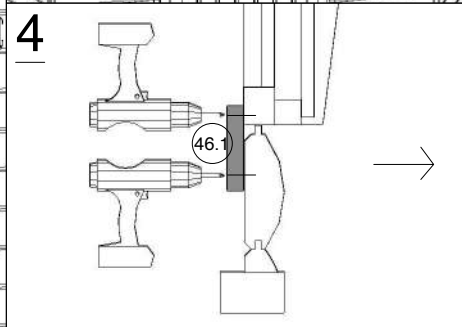

10. Grill cabin 16.5 with extension