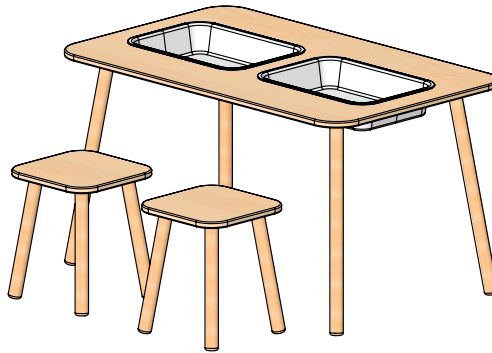

Sorter set: Desk with containers + 2 stools

ASSEMBLY DETAILS

<p>1 - Tabletop</p>  <p>1 pc.</p>	<p>2 - Table leg</p>  <p>4 pcs.</p>	<p>3 - Containers</p>  <p>2 pcs.</p>
<p>4 - Chair seat</p>  <p>2 pcs.</p>	<p>5 - Chair leg</p>  <p>8 pcs.</p>	

Pic. 1

Screw legs (2) to the tabletop (1) clockwise one by one.
Then insert the containers (3) into the holes. See Pic.1.

Pic. 2

Screw chair legs (5) to the chair seat (4) clockwise. See Pic. 2.

The products is meant for indoor use only.
To be used for its intended purpose only and under
the direct supervision of an adult!
All the responsibility for children's injuries received during
games on the furniture lies on adults watching after them.