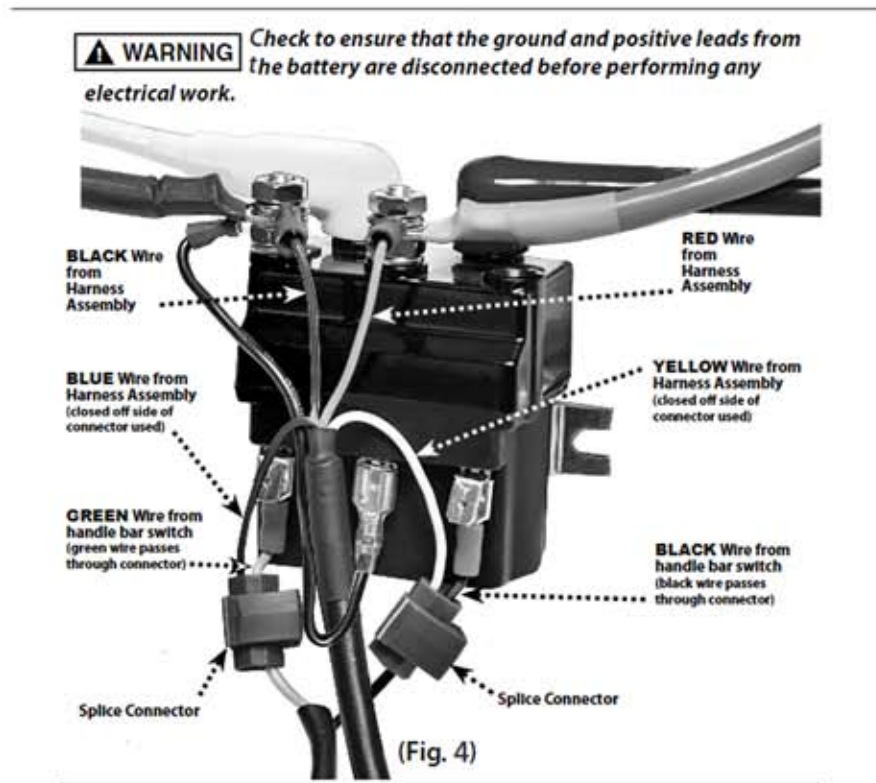

## ROAM Terra Installation Addendum

The Terra Solenoid requires the following installation image and bypasses the socket.

For more information, please contact Superwinch Customer Service at (800) 323-2031 or [info@superwinch.com](mailto:info@superwinch.com)