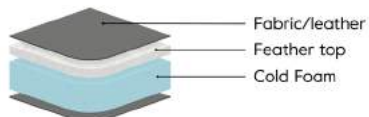

Back Cushion

The back cushion consists of a core in cold foam covered in fibre padding.

Feather Soft - C2

Seat Cushion

The seat cushion consists of elastic cut cold foam with a feather top.

Back Cushion

The back cushion consists of a core in foam with a feather top.

Memory Foam - CM

Seat Cushion

The seat cushion consists of elastic cut cold foam with memory foam on top, covered with fibre padding.

Back Cushion

The back cushion consists of a core in foam with a feather top.