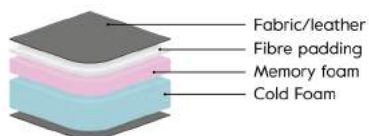

Back Cushion

The back cushion consists of a core in cold foam covered in fibre padding.

Feather Soft - C2

Seat Cushion

The seat cushion consists of elastic cut cold foam with a feather top.

Back Cushion

The back cushion consists of a core in foam with a feather top.

Memory Foam - CM

Seat Cushion

The seat cushion consists of elastic cut cold foam with memory foam on top, covered with fibre padding.

Back Cushion

The back cushion consists of a core in foam with a feather top.