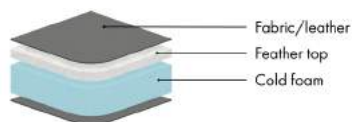

Nippon side table
95 x 40 x 42 cm
Available in black, oak or walnut.

Comforts

Foam Firm - C1

Seat Cushion

The seat cushion consists of elastic cut cold foam covered with fibre padding.

Back Cushion

The inner core is cold foam covered with fibre padding.

Feather Soft - C2

Seat Cushion

The seat cushion consists of elastic cut cold foam with a feather top.

Back Cushion

The back cushion consists of a mix of feathers and ball fibre.

Memory Foam - CM

Seat Cushion

The seat cushion consists of elastic cut cold foam with memory foam on top, covered with fibre padding.

Back Cushion

The back cushion consists of a core in foam covered with a mix of feathers and ball fibre.