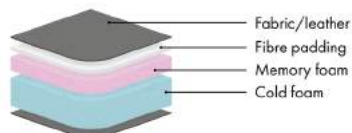

Nippon side table
95 x 40 x 42 cm
Available in black, oak or walnut.

Comforts

Foam Firm - C1

Seat Cushion

The seat cushion consists of elastic cut cold foam covered with fibre padding.

Back Cushion

The inner core is cold foam covered with fibre padding.

Feather Soft - C2

Seat Cushion

The seat cushion consists of elastic cut cold foam with a feather top.

Back Cushion

The back cushion consists of a mix of feathers and ball fibre.

Memory Foam - CM

Seat Cushion

The seat cushion consists of elastic cut cold foam with memory foam on top, covered with fibre padding.

Back Cushion

The back cushion consists of a core in foam covered with a mix of feathers and ball fibre.