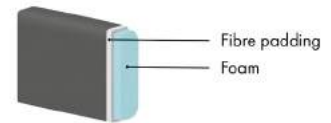

Nippon side table
95 x 40 x 42 cm
Available in black, oak or walnut.

Comforts

Foam Firm - C1

Seat Cushion

The seat cushion consists of elastic cut cold foam covered with fibre padding.

Back Cushion

The inner core is cold foam covered with fibre padding.

Feather Soft - C2

Seat Cushion

The seat cushion consists of elastic cut cold foam with a feather top.

Back Cushion

The back cushion consists of a mix of feathers and ball fibre.

Memory Foam - CM

Seat Cushion