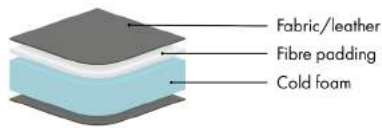

Block

Block

Described by the designer as a sofa that is based on the simple idea of a small number of modules that can be endlessly combined to create flexible seating arrangements. Block is a modern lounge-like modular sofa system with 100 cm wide seats.

Modules

1,5-module
101 x 96 x 74 cm

1,5-module L/R
125 x 96 x 74 cm

Corner-Module XL L/R
132 x 96 x 74 cm

Chl-Module L/R
125 x 171 x 74 cm

End part-Module L/R
168 x 96 x 74 cm

Footstool
100 x 65 x 41 cm

Back cushion
65 x 15 x 55 cm

Nippon side table
95 x 40 x 42 cm
Available in black, oak or walnut.

Comforts

Foam Firm - C1

Seat Cushion

The seat cushion consists of elastic cut cold foam covered with fibre padding.

Back Cushion

The inner core is cold foam covered with fibre padding.