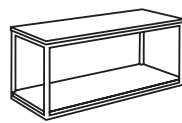

Modules

1,5-module
101 x 96 x 74 cm

1,5-module L/R
125 x 96 x 74 cm

Corner-Module XL L/R
132 x 96 x 74 cm

Chl-Module L/R
125 x 171 x 74 cm

End part-Module L/R
168 x 96 x 74 cm

Footstool
100 x 65 x 41 cm

Back cushion
65 x 15 x 55 cm

Nippon side table
95 x 40 x 42 cm
Available in black, oak or walnut.

Comforts

Foam Firm - C1

Seat Cushion

The seat cushion consists of elastic cut cold foam covered with fibre padding.

Back Cushion

The inner core is cold foam covered with fibre padding.